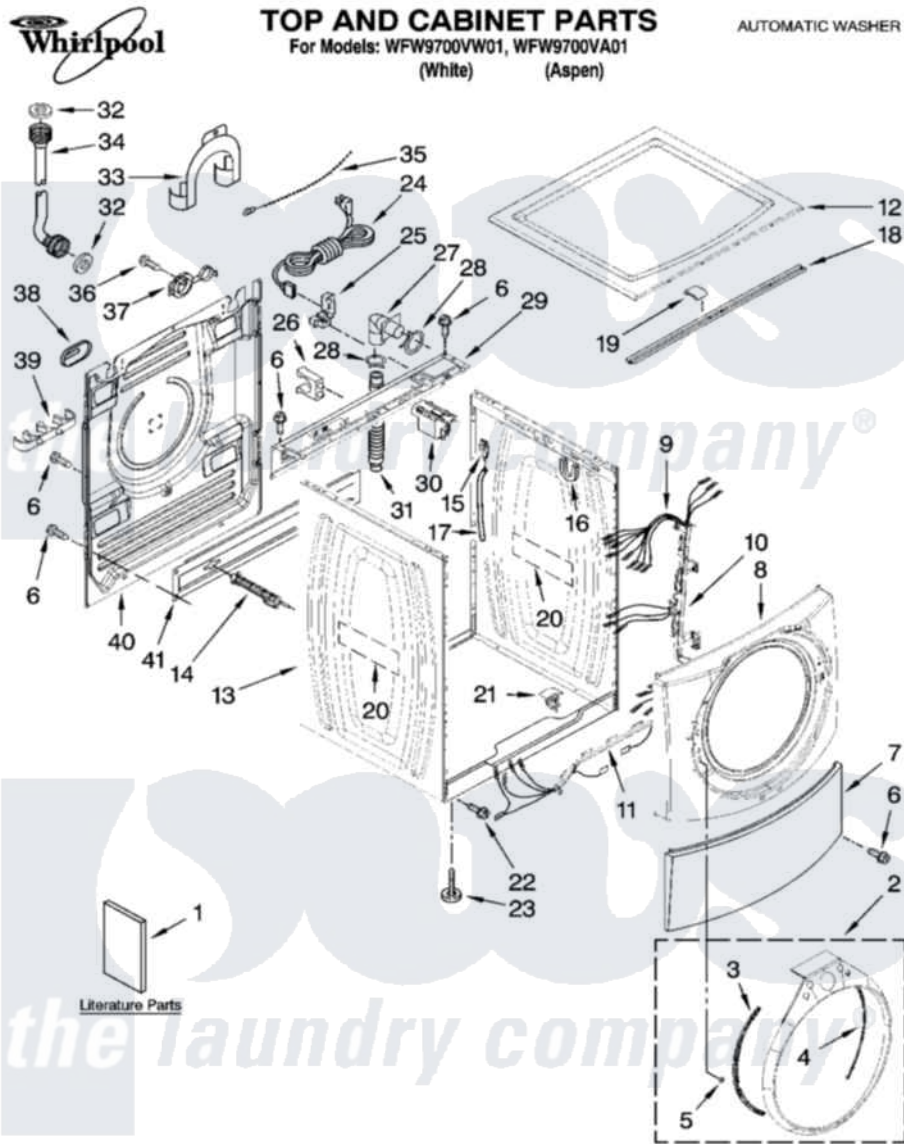

Whirlpool WFW9700VW01 01 - TOP AND CABINET PARTS

1-09 Printed in U.S.A. (drd) (psw)

1

Part No. W10245961 Rev. A

Whirlpool [Residential Whirlpool WFW9700VW01 Washer Parts](#) Parts Diagram 01 - TOP AND CABINET PARTS
 Click on the part number to view part

Item	Original Part Number	Replaced By	Status	Part Description
1	W10176968		Not Available	Use & Care Guide
"	W10217131		Not Available	Tech Sheet
"	W10176960		Not Available	Energy Guide
2	W10176940	W10160030		Trim Ring, Teardrop Assembly
"	W10176942	W10160019		Trim Ring, Teardrop Assembly
3	W10015770	8183208		Bracket, Trim Fixation
4	W10015780	8183209		Bracket, Trim Fixation
5	W10029650	8183210		Clip, Trim
6	W10015090	489442		Screw 3 2217757 Roller, Front
7	W10003640	8181643		Toe Panel
"	W10176923	W10166921		Toe Panel
8	W10015580	W10015590		Panel
"	W10176915	W10166920		Panel, Front
9	W10115662			Harness, Wiring
10	W10216383			Channel, Harness
11	W10168549			Channel, Harness