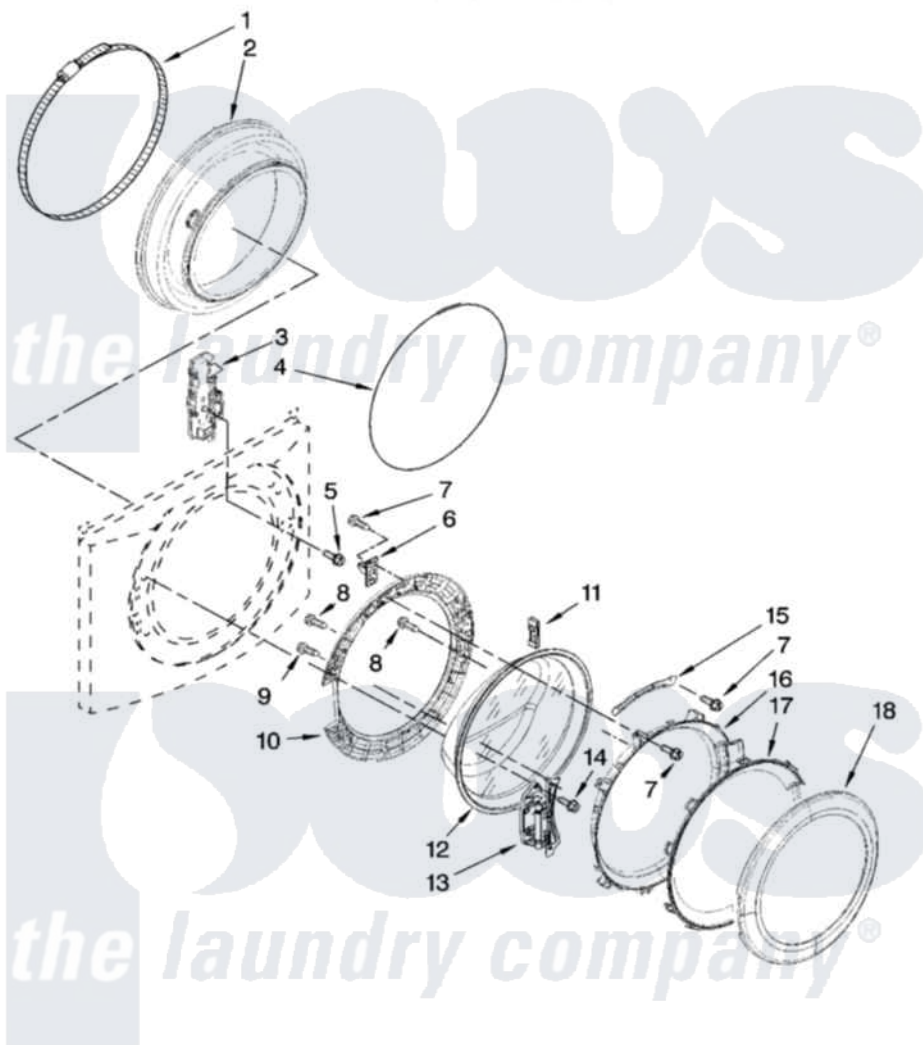

Whirlpool WFW9700VW01 02 - DOOR AND LATCH PARTS

DOOR AND LATCH PARTS

For Models: WFW9700VW01, WFW9700VA01
(White) (Aspen)

W10245961

3

Whirlpool [Residential Whirlpool WFW9700VW01 Washer Parts](#) Parts Diagram 02 - DOOR AND LATCH PARTS

[Click on the part number to view part](#)

Item	Original Part Number	Replaced By	Status	Part Description
1	8182210			Clamp, Bellow
2	W10003800	8182119		Bellow
3	8540772	W10253483		Lock, Door
4	W10003490	8182211		Clamp, Bellow To Front Panel
5	8540725			Screw
6	W10003390	W10217552		Hook, Door
7	8540513	8182214		Screw
8	8540282	8181661		Screw, Actuator
9	8540284	8181660		Screw
10	W10003370	8183195		Frame, Door Back Support
11	W10003430	W10128586		Clamp, Glass Support
12	W10003520	8181655		Glass, Door
13	W10005090	8183202		Hinge, Door
14	W10015090	489442		Screw 3 2217757 Roller, Front
15	W10003440	W10295703		Clamp, Glass
16	W10005220	8183256		Frame, Door Front Support