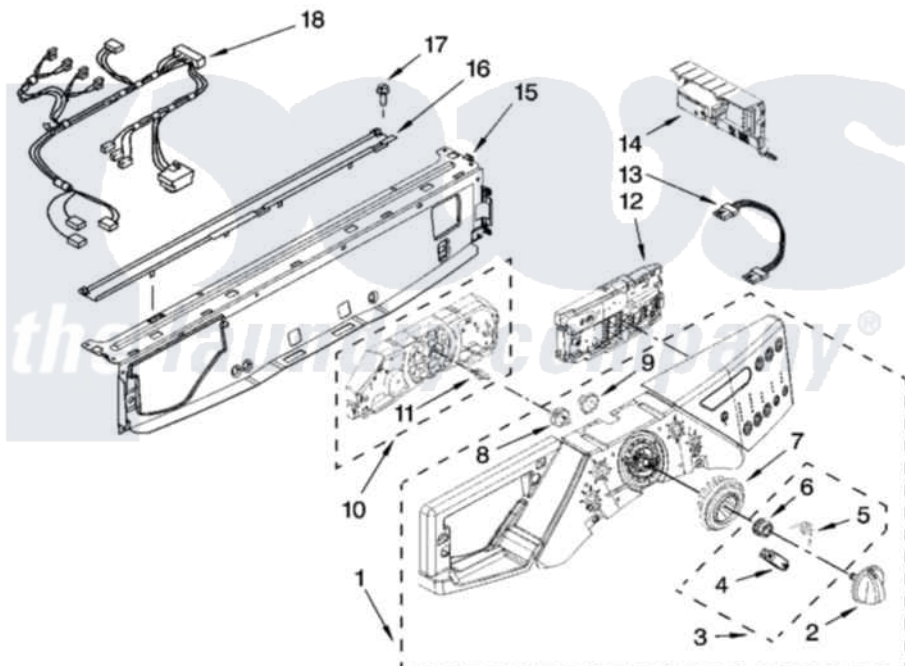

Whirlpool WFW9700VW01 03 - CONTROL PANEL PARTS

CONTROL PANEL PARTS

For Models: WFW9700VW01, WFW9700VA01
(White) (Aspen)

[Whirlpool Residential Whirlpool WFW9700VW01 Washer Parts](#) Parts Diagram 03 - CONTROL PANEL PARTS

[Click on the part number to view part](#)

Item	Original Part Number	Replaced By	Status	Part Description
1	W10157776			Panel, Control
"	W10157801			Panel, Control
2	W10131369			Knob, Control
"	W10166961			Knob, Control
3	W10133927			Wheel, Detent Kit
4	W10131661	W10133927		Wheel, Detent Kit
5	W10131377	W10133927		Wheel, Detent Kit
6	W10131378	W10133927		Wheel, Detent Kit
7	W10131376	W10012410		Knob, Light Ring
8	W10131381			Wheel, Encoder
9	W10131382	W10012440		Retainer-Snap
10	W10164402			User Interface, Center
11	8183177			Adapter, Encoder Wheel
12	W10157890	W10319814		Control-Elec
13	W10067000			Harness, Wiring
14	W10133908			Microcomputer, Machine Control

15	W10059240		Brace, Front Top
16	W10003700	8183204	Channel, Water
17	W10015090	489442	Screw 3 2217757 Roller, Front
18	W10210828		Harness, Wiring