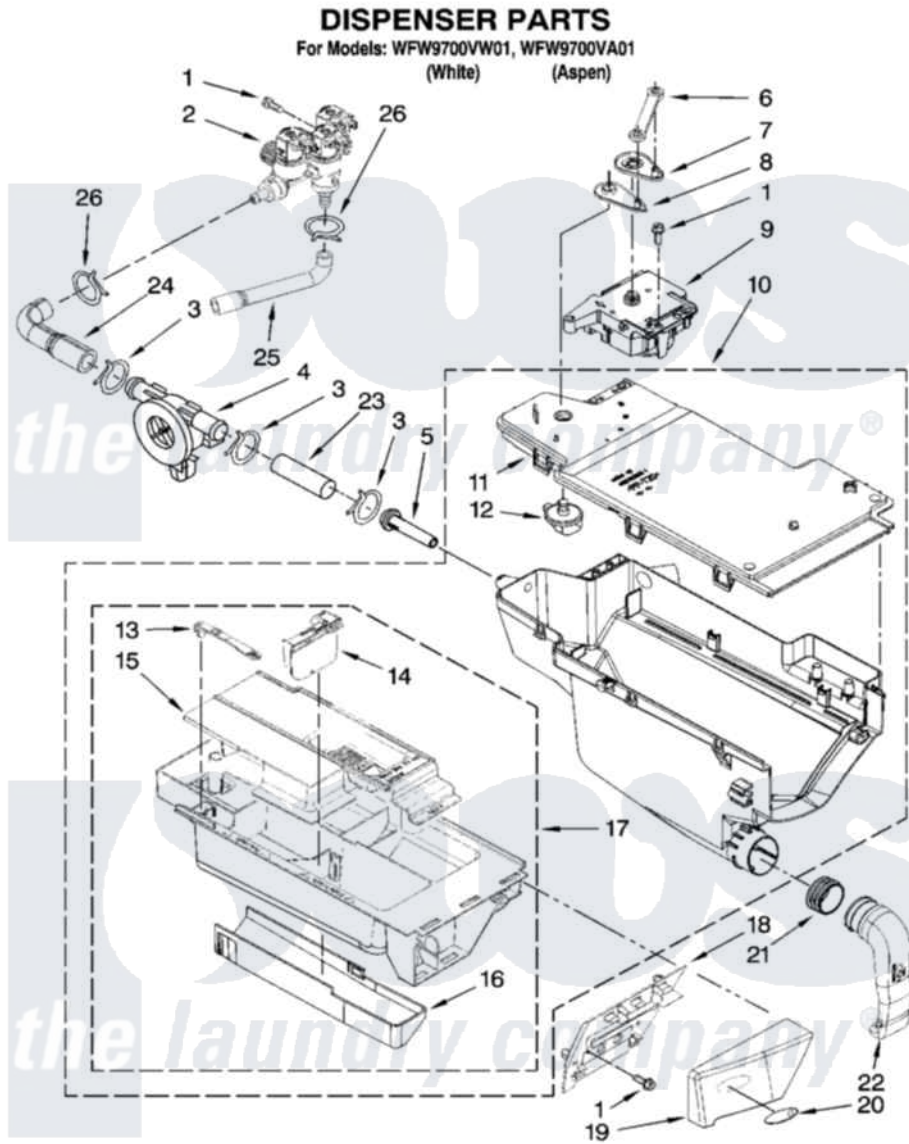

Whirlpool WFW9700VW01 04 - DISPENSER PARTS

W10245961

5

Whirlpool [Residential Whirlpool WFW9700VW01 Washer Parts](#) Parts Diagram 04 - DISPENSER PARTS
Click on the part number to view part

Item	Original Part Number	Replaced By	Status	Part Description
1	8540282	8181661		Screw, Actuator
2	W10247305			Valve, Water Inlet
3	370450	596669		Clamp, Manifold
4	W10110225			Flowmeter
5	8540042	8183181		Nozzle, Inlet
6	W10003830	8183183		Lever, Water Distribution
7	W10003190	8183184		Cam, Actuator
8	W10161052			Lever, Water Distribution
9	W10163975	W10352973		Actuator
10	W10157759			Dispenser, Complete
11	W10005080	W10164400		Plate, Distribution
12	W10003110	8181712		Nozzle, Distribution
13	W10003170	8181721		Hook, Drawer
14	W10121596			Separator, With Selection Slider
15	W10157775			Syphon, Bleach/Softener
16	W10003140	8183179		Cover, Detergent Drawer

17	W10157760		Drawer, Detergent
18	W10156617		Bracket, Handle Fixation
19	W10156618	W10156625	Handle
"	W10156621	W10156628	Handle
20	8183253		Medallion
21	W10003360	8181747	Seal
22	W10005300	8181718	Tube, Dispenser To Bellow
23	8183180		Hose, Inlet Nozzle
24	8183182		Hose, Flowmeter
25	8181710		Hose, Inlet Valve To Vent Pipe
26	8181754	489503	Clamp