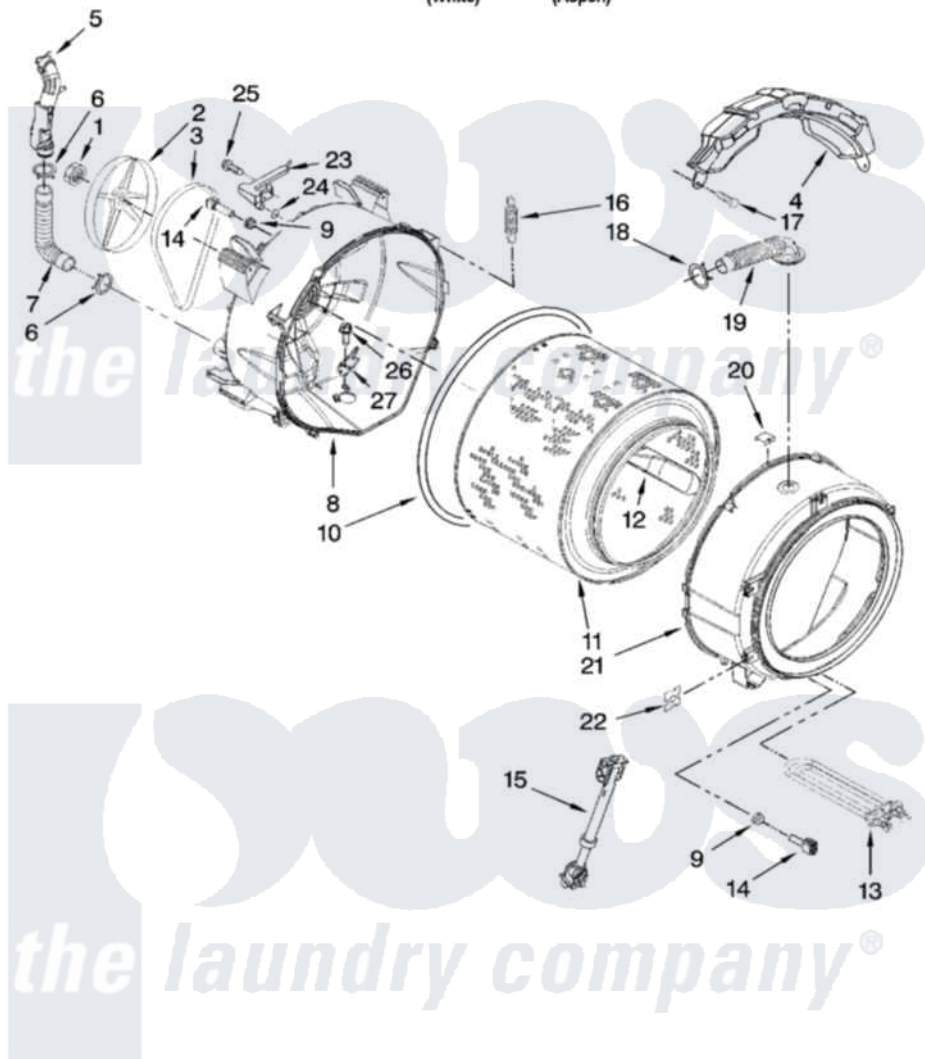

Whirlpool WFW9700VW01 05 - TUB AND BASKET PARTS

TUB AND BASKET PARTS

For Models: WFW9700VW01, WFW9700VA01
(White) (Aspen)

W10245961

7

Whirlpool [Residential Whirlpool WFW9700VW01 Washer Parts](#) Parts Diagram 05 - TUB AND BASKET PARTS

[Click on the part number to view part](#)

Item	Original Part Number	Replaced By	Status	Part Description
1	8533999	W10283361		Nut, Pulley
2	W10003730	8182650		Pulley
3	W10116915	W10388414		Belt
4	W10163424			Counterweight, Front
5	W10249838			Pipe, Ventilation
6	8540010	W10208156		Clamp
7	W10004330	8181743		Hose, Exhaust
8	W10210658	W10250806		Tub-Outer
9	8540766			Seal, Rubber
10	W10036350			Gasket, Tub
11	W10159904			Basket, Complete
12	W10110114			Baffle, Tub
13	W10249844			Heater-Steamer
14	8540226	8181705		Ntc
15	W10015830			Shock Absorber
16	W10207549	W10243909		Spring

17	W10094780	W10182109	Screw-Kit
18	3363365		Clamp, Hose
19	8540015		Hose, Exhaust
20	8540092		Clamp, Tub
21	W10190573	W10250805	Tub-Outer
22	8540072	8182512	Nut, Push-In
23	W10003600	8181731	Airtrap
24	W10250553		O-Ring, Air Trap
25	8540513	8182214	Screw
26	8540880	8182214	Screw
27	W10250558		Bracket, Heater Support