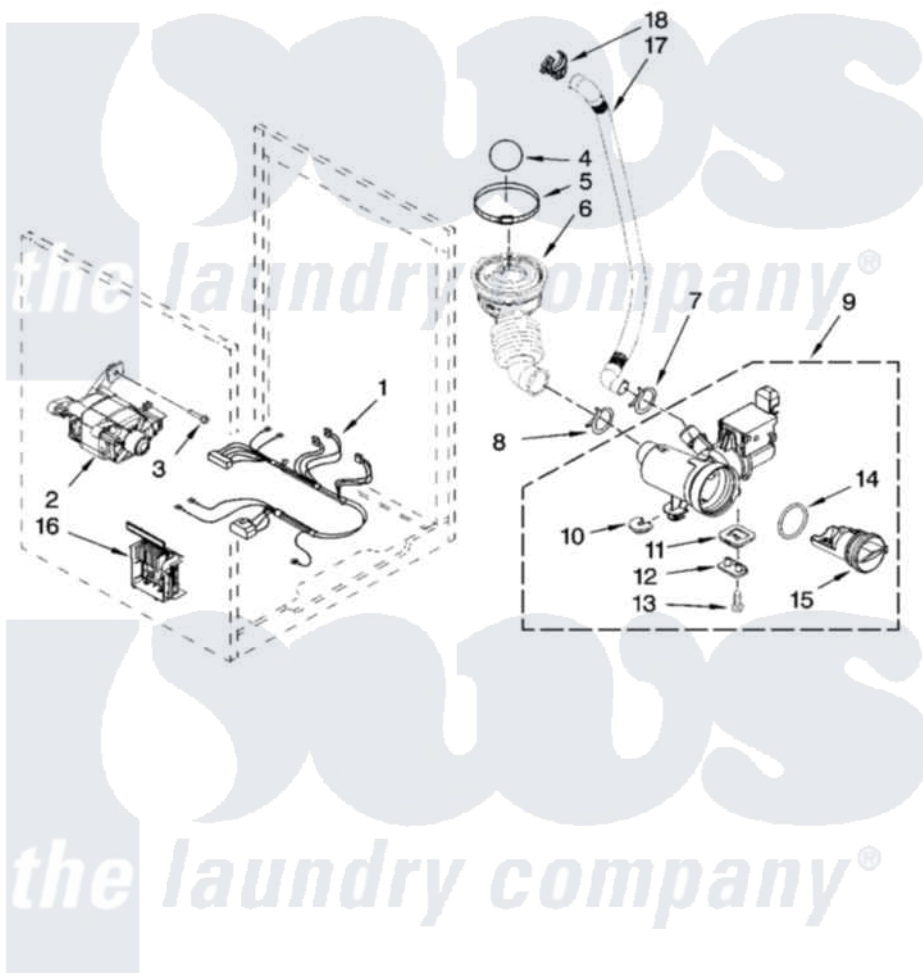

Whirlpool WFW9700VW01 06 - PUMP AND MOTOR PARTS, OPTIONAL PARTS (NOT INCLUDED)

PUMP AND MOTOR PARTS

For Models: WFW9700VW01, WFW9700VA01
(White) (Aspen)

W10245961

9

Whirlpool [Residential Whirlpool WFW9700VW01 Washer Parts](#) Parts Diagram 06 - PUMP AND MOTOR PARTS, OPTIONAL PARTS (NOT INCLUDED)
Click on the part number to view part

Item	Original Part Number	Replaced By	Status	Part Description
1	W10004420	W10186674		Harness, Motor
2	W10140583			Motor, Drive
3	8540134			Bolt, Motor
4	W10003330	W10121657		Ball
5	8540008			Clamp
6	W10003240	8181732		Hose, Tub To Pump
7	356138			Clamp, Hose
8	370448	616099		Clamp
9	W10130913			Pump
10	W10034820			Foot, Rubber
11	W10034830			Foot, Rubber
12	8540033			Cap, Right Foot
13	8533964			Screw, 10-16 X 1.25
14	8540025	W10130913		Pump
15	8540996	W10130913		Pump