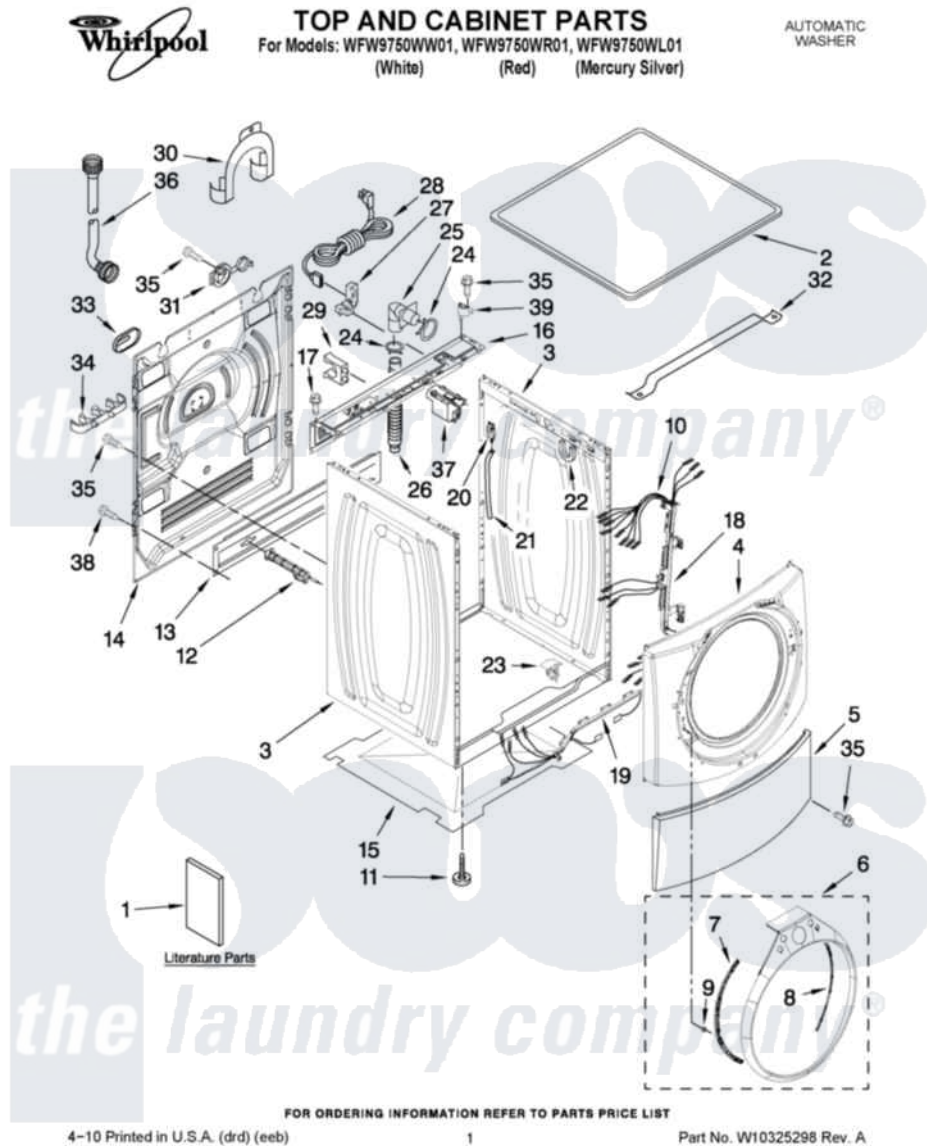

Whirlpool WFW9750WL01 01 - TOP AND CABINET PARTS

Whirlpool Residential Whirlpool WFW9750WL01 Washer Parts Parts Diagram 01 - TOP AND CABINET PARTS
 Click on the part number to view part

Item	Original Part Number	Replaced By	Status	Part Description
1	W10296132		Not Available	USE & CARE GUIDE
"	W10250503		Not Available	Tech Sheet
"	W10289424		Not Available	ENERGY GUIDE
2	8181799	8181641		Top
"	W10289411			Top
"	W10289419			Top
3	W10288155			Cabinet
"	W10288157			Cabinet
"	W10288158			Cabinet
4	8183151	W10015590		Panel
"	W10289418			Panel, Front
"	W10289421			Panel, Front
5	8181643			Toe Panel
"	W10289410			Toe Panel
"	W10289422			Toe Panel
6	W10283373			Trim Ring, Teardrop Assembly

"	W10283374		Trim Ring, Teardrop Assembly
"	W10283375		Trim Ring, Teardrop Assembly
7	8183208		Bracket, Trim Fixation
8	8183209		Bracket, Trim Fixation
9	8183210		Clip, Trim
10	W10250577		Harness, Wiring
11	8181636		Foot, Leveling
12	W10283353	W10289554A	Bolt
"	W10283354	W10289554A	Bolt
13	8182661	W10003040	Brace, Transport
14	W10242507		Panel, Rear
15	8181635		Pan, Bottom
16	W10289389		Brace, Rear
17	8181756	488729	Screw
18	W10121609		Channel, Harness
19	W10121610		Channel, Harness
20	W10249845		Switch, Analog Pressure Sensor
21	8181739	W10004260	Hose, Pressure Switch
22	8181763		Bracket, Spring
23	W10189678	W10085220	Microswitch
24	8181752	3367052	Clamp, Hose
25	8181738		Connector, Hose Outlet
26	8181737		Hose, Drain
27	8181690	8182635	Strain Relief
28	8183009		Cord, Power
29	8182702		Clip, Outer Hose Holder
30	8181768	W10280024	U-Bend, Drain Hose
31	8182699		Grommet, Cord Support
32	8181632		Brace, Top
33	8182700	8540268	Cover, Transport
34	8182701		Clip, Outer Hose Holder
35	8181828	488729	Screw
36	8182795	89503	Hose-Inlet
"	8182792	89503	Hose-Inlet
37	W10326464		Filter, Interference
38	W10157885		Screw, 4.2 X 14
39	W10138249		Spacer, Top