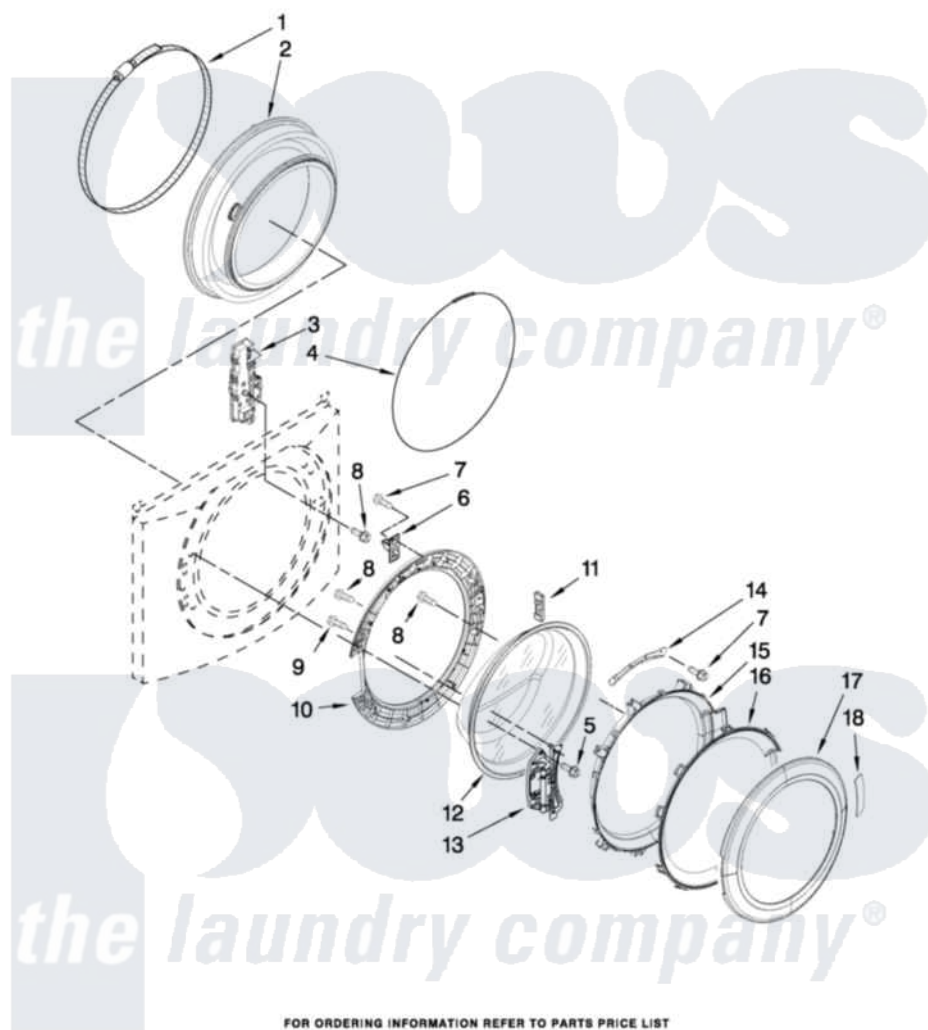

# Whirlpool WFW9750WL01 02 - DOOR AND LATCH PARTS

## DOOR AND LATCH PARTS

For Models: WFW9750WW01, WFW9750WR01, WFW9750WL01  
(White) (Red) (Mercury Silver)

W10325298

FOR ORDERING INFORMATION REFER TO PARTS PRICE LIST

3

Whirlpool [Residential Whirlpool WFW9750WL01 Washer Parts](#) Parts Diagram 02 - DOOR AND LATCH PARTS  
Click on the part number to view part

Item	Original Part Number	Replaced By	Status	Part Description
1	<a href="#">8182210</a>			Clamp, Bellow
2	<a href="#">8182119</a>			Bellow
3	<a href="#">8183270</a>			Lock, Door
4	<a href="#">8182211</a>			Clamp, Bellow To Front Panel
5	<a href="#">W10313165</a>			Screw
6	<a href="#">W10217552</a>			Hook, Door
7	8181758	<a href="#">8182214</a>		Screw
8	<a href="#">8181661</a>			Screw, Actuator
9	<a href="#">8181660</a>			Screw
10	<a href="#">8183195</a>			Frame, Door Back Support
11	8181659	<a href="#">W10128586</a>		Clamp, Glass Support
12	<a href="#">8181655</a>			Glass, Door
13	<a href="#">8183202</a>			Hinge, Door
14	<a href="#">W10295703</a>			Clamp, Glass
15	<a href="#">8183256</a>			Frame, Door Front Support
16	W10248071	<a href="#">W10153278</a>		Screen, Door