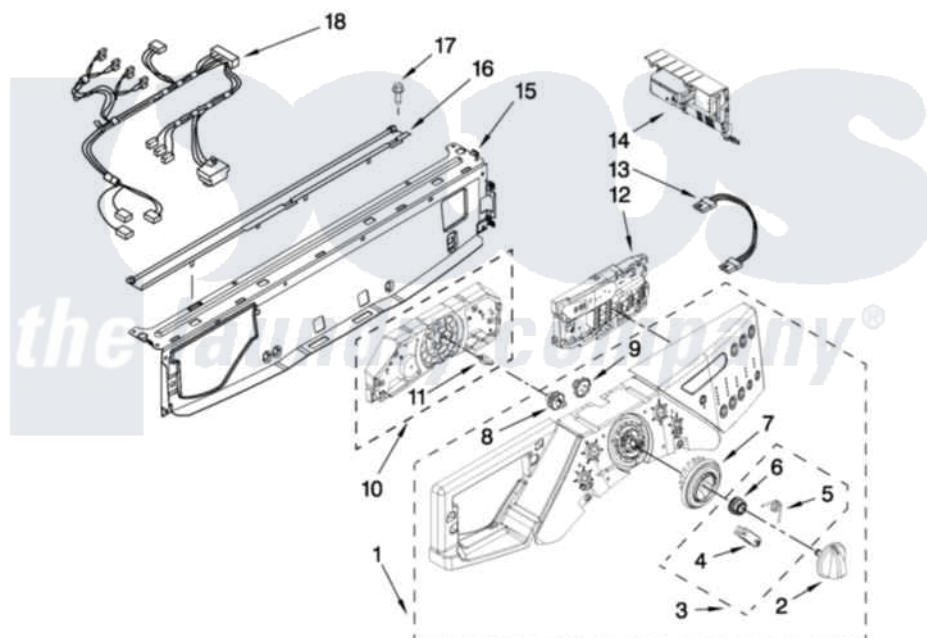

# Whirlpool WFW9750WL01 03 - CONTROL PANEL PARTS

## CONTROL PANEL PARTS

For Models: WFW9750WW01 (White), WFW9750WR01 (Red), WFW9750WL01 (Mercury Silver)

FOR ORDERING INFORMATION REFER TO PARTS PRICE LIST

Whirlpool [Residential Whirlpool WFW9750WL01 Washer Parts](#) Parts Diagram 03 - CONTROL PANEL PARTS  
 Click on the part number to view part

Item	Original Part Number	Replaced By	Status	Part Description
1	<a href="#">W10283368</a>			Panel, Control
"	<a href="#">W10283370</a>			Panel, Control
"	<a href="#">W10283372</a>			Panel, Control
2	<a href="#">W10190685</a>			Knob, Control
3	<a href="#">W10133927</a>			Wheel, Detent Kit
4	W10131661	<a href="#">W10133927</a>		Wheel, Detent Kit
5	W10131377	<a href="#">W10133927</a>		Wheel, Detent Kit
6	W10131378	<a href="#">W10133927</a>		Wheel, Detent Kit
7	W10131376	<a href="#">W10012410</a>		Knob, Light Ring
8	<a href="#">W10131381</a>			Wheel, Encoder
9	W10131382	<a href="#">W10012440</a>		Retainer-Snap
10	<a href="#">W10283460</a>			User Interface, Center
11	<a href="#">8183177</a>			Adapter, Encoder Wheel
12	<a href="#">W10283461</a>			User Interface, Right
13	<a href="#">W10283465</a>			Harness, Wiring
14	<a href="#">W10326459</a>			Microcomputer, Machine Control

15	8183203	<a href="#">W10059240</a>	Brace, Front Top
16	<a href="#">8183204</a>		Channel, Water
17	8181756	<a href="#">488729</a>	Screw
18	<a href="#">W10283457</a>		Harness, Wiring