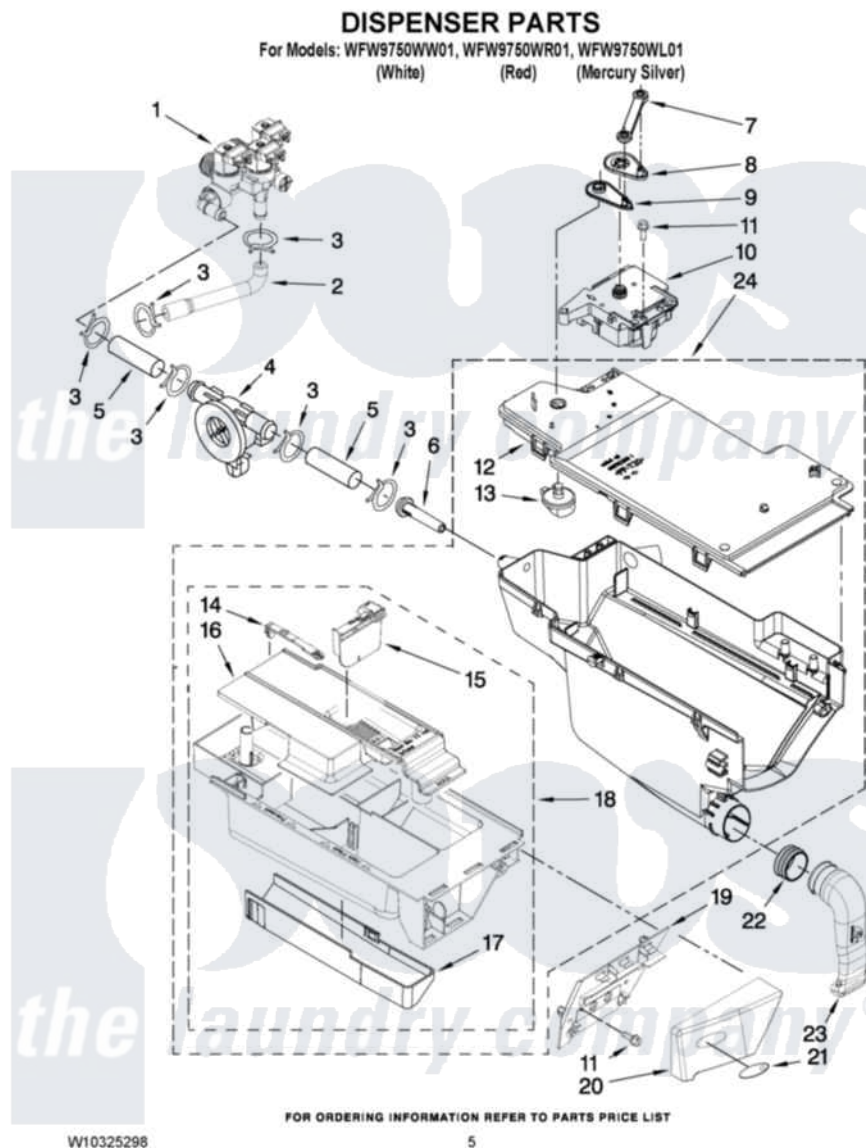

Whirlpool WFW9750WL01 04 - DISPENSER PARTS

Whirlpool [Residential Whirlpool WFW9750WL01 Washer Parts](#) Parts Diagram 04 - DISPENSER PARTS
Click on the part number to view part

Item	Original Part Number	Replaced By	Status	Part Description
1	W10247306			Valve, Inlet
2	W10247308			Hose, Inlet Valve To Vent Pipe
3	8181751	489503		Clamp
4	8181696	W10110225		Flowmeter
5	W10275565			Hose, Inlet Valve To Flowmeter
6	8183181			Nozzle, Inlet
7	8183183			Lever, Water Distribution
8	8183184			Cam, Actuator
9	W10161052			Lever, Water Distribution
10	W10283468	W10352973		Actuator
11	8181661			Screw, Actuator
12	W10164400			Plate, Distribution
13	8181712			Nozzle, Distribution
14	8181721			Hook, Drawer
15	W10121596			Separator, With Selection Slider

16	W10157775		Syphon, Bleach/Softener
17	8183179		Cover, Detergent Drawer
18	W10157760		Drawer, Detergent
19	W10156617		Bracket, Handle Fixation
20	W10283376	W10283453	Handle
"	W10283426	W10283455	Handle
"	W10283428	W10283456	Handle
21	8183253		Medallion
22	8181747		Seal
23	8181718		Tube, Dispenser To Bellow
24	W10157759		Dispenser, Complete