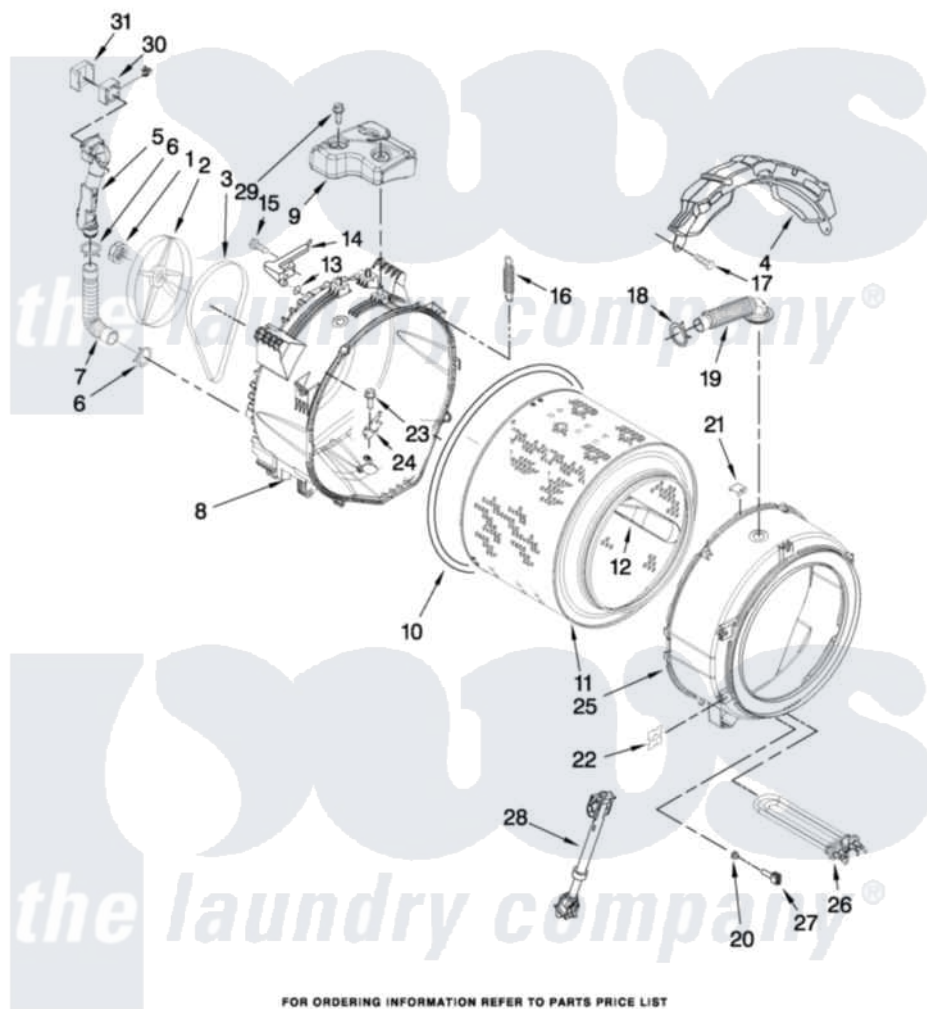

Whirlpool WFW9750WL01 05 - TUB AND BASKET PARTS

TUB AND BASKET PARTS

For Models: WFW9750WW01, WFW9750WR01, WFW9750WL01
(White) (Red) (Mercury Silver)

W10325298

FOR ORDERING INFORMATION REFER TO PARTS PRICE LIST

7

Whirlpool [Residential Whirlpool WFW9750WL01 Washer Parts](#) Parts Diagram 05 - TUB AND BASKET PARTS
Click on the part number to view part

Item	Original Part Number	Replaced By	Status	Part Description
1	W10283361			Nut, Pulley
2	8182650			Pulley
3	8181670	W10388414		Belt
4	W10326457			Counterweight, Front
5	W10283265			Pipe, Ventilation
6	W10208156			Clamp
7	8181743			Hose, Exhaust
8	W10283358	W10290562		Tub-Outer
9	W10326456			Counterweight, Rear
10	8181673			Gasket, Tub
11	W10283352			Basket, Complete
12	W10283356			Baffle, Tub
13	W10250553			O-Ring, Air Trap
14	8181731			Airtrap
15	8181785			Screw
16	8182814			Spring, Suspension

17	8181647	W10182109	Screw-Kit
18	8181742	3367052	Clamp, Hose
19	8183187	8540015	Hose, Exhaust
20	8181829		Seal, Rubber
21	8181667	8540092	Clamp, Tub
22	8182512		Nut, Push-In
23	8182214		Screw
24	W10250558		Bracket, Heater Support
25	W10250568	W10250762	Tub-Outer
26	W10249844		Heater-Steamer
27	8181705		Ntc
28	8182812		Shock Absorber
29	W10283359		Screw, Rear Counterweight
30	W10283362		Fan, Active Ventilation
31	W10283366		Support, Ventilation Fan