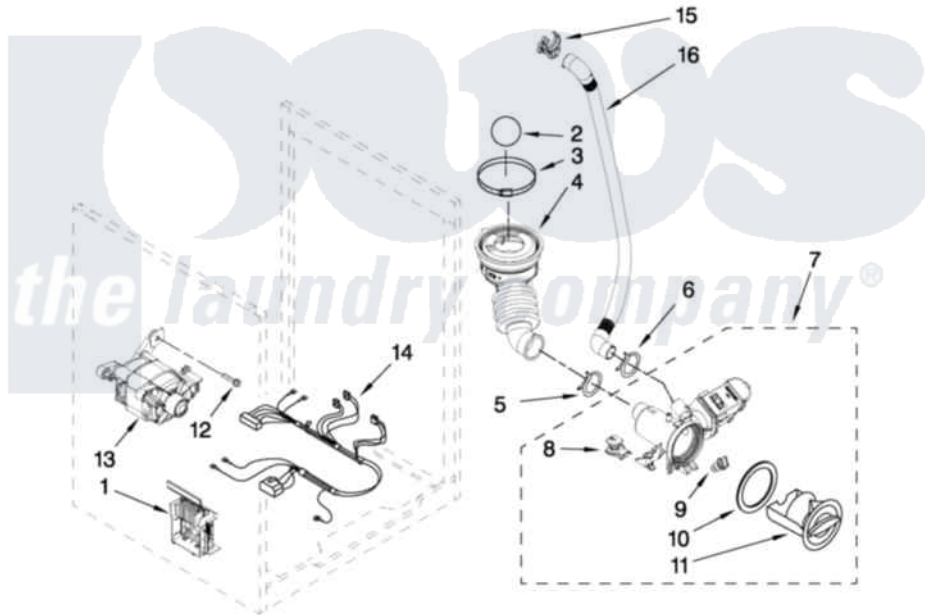

Whirlpool WFW9750WL01 06 - PUMP AND MOTOR PARTS

PUMP AND MOTOR PARTS

For Models: WFW9750WW01, WFW9750WR01, WFW9750WL01
(White) (Red) (Mercury Silver)

FOR ORDERING INFORMATION REFER TO PARTS PRICE LIST

W10325298

9

Whirlpool [Residential Whirlpool WFW9750WL01 Washer Parts](#) Parts Diagram 06 - PUMP AND MOTOR PARTS

[Click on the part number to view part](#)

Item	Original Part Number	Replaced By	Status	Part Description
1	8183196			Motor Control Unit
2	W10121657			Ball
3	8181734	696392		Hose Clamp
4	8181732			Hose, Tub To Pump
5	8181753	285655		Clamp, Hose
6	8181752	3367052		Clamp, Hose
7	8182819	280187		Pump-Water
8	8182820			Grommet, Damper
9	8182816			Grommet, Damper
10	8181736			Seal, Filter Cap
11	8183027			Cap, Filter
12	W10128585			Bolt, Motor
13	8182793			Motor, Drive
14	W10189680			Harness, Motor
15	8182209			Retainer, Drain Hose
16	8181740	W10003250		Hose, Drain-Inner