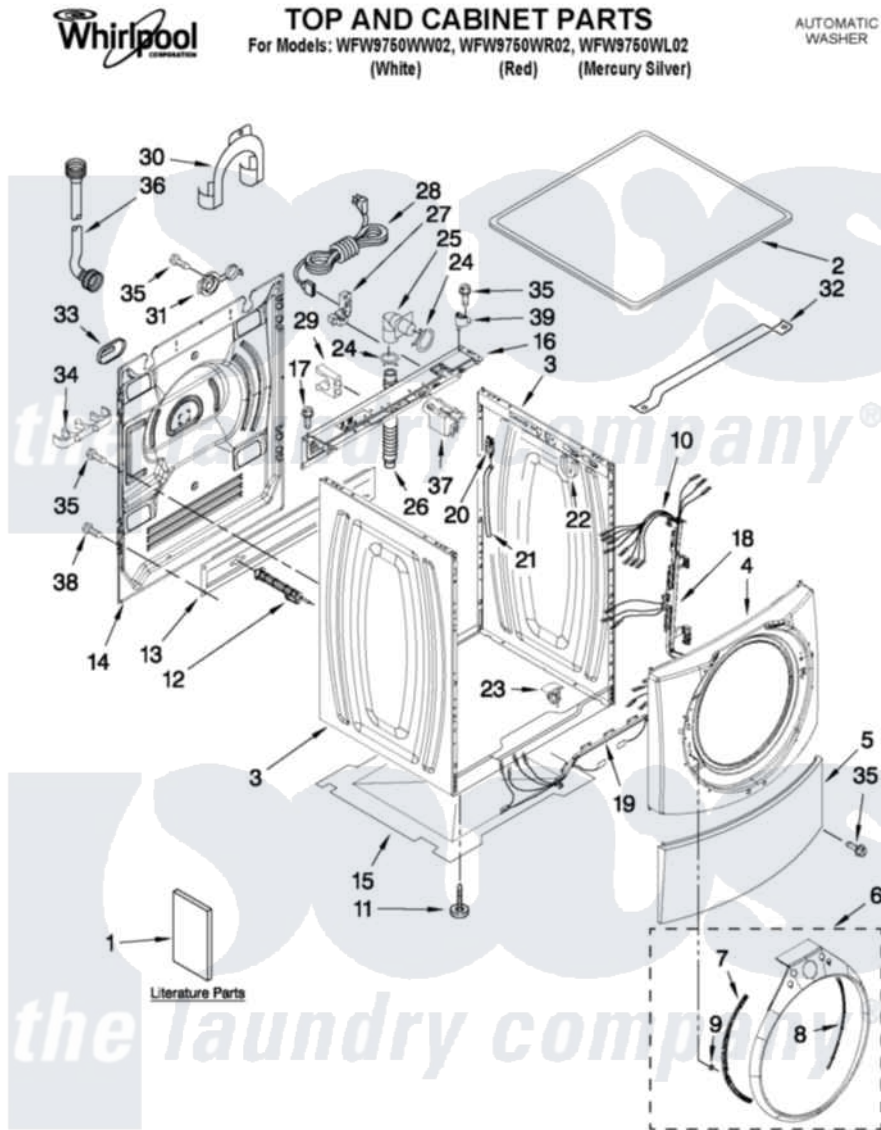

Whirlpool WFW9750WL02 01 - TOP AND CABINET PARTS

FOR ORDERING INFORMATION REFER TO PARTS PRICE LIST

4-11 Printed in U.S.A. (drr) (psw)

1

Part No. W10411874 Rev. A

Whirlpool [Residential Whirlpool WFW9750WL02 Washer Parts](#) Parts Diagram 01 - TOP AND CABINET PARTS

[Click on the part number to view part](#)

Item	Original Part Number	Replaced By	Status	Part Description
1	W10296132		Not Available	USE & CARE GUIDE
"	W10250503		Not Available	Tech Sheet
"	W10388150		Not Available	ENERGY GUIDE
2	8181799	8181641		Top
"	W10289411			Top
"	W10289419			Top
3	W10288155			Cabinet
"	W10288157			Cabinet
"	W10288158			Cabinet
4	8183151	W10015590		Panel
"	W10289418			Panel, Front
"	W10289421			Panel, Front
5	8181643			Toe Panel
"	W10289410			Toe Panel
"	W10289422			Toe Panel
6	W10283373			Trim Ring, Teardrop Assembly

"	W10283374		Trim Ring, Teardrop Assembly
"	W10283375		Trim Ring, Teardrop Assembly
7	8183208		Bracket, Trim Fixation
8	8183209		Bracket, Trim Fixation
9	8183210		Clip, Trim
10	W10250577		Harness, Wiring
11	8181636		Foot, Leveling
12	W10283353	W10289554A	Bolt
"	W10283354	W10289554A	Bolt
13	8182661	W10003040	Brace, Transport
14	W10242507		Panel, Rear
15	8181635		Pan, Bottom
16	W10289389		Brace, Rear
17	8181756	488729	Screw
18	W10121609		Channel, Harness
19	W10121610		Channel, Harness
20	W10249845		Switch, Analog Pressure Sensor
21	8181739	W10004260	Hose, Pressure Switch
22	8181763		Bracket, Spring
23	W10189678	W10085220	Microswitch
24	8181752	3367052	Clamp, Hose
25	8181738		Connector, Hose Outlet
26	8181737		Hose, Drain
27	8181690	8182635	Strain Relief
28	8183009		Cord, Power
29	8182702		Clip, Outer Hose Holder
30	8181768	W10280024	U-Bend, Drain Hose
31	8182699		Grommet, Cord Support
32	8181632		Brace, Top
33	8182700	8540268	Cover, Transport
34	8182701		Clip, Outer Hose Holder
35	8181828	488729	Screw
36	8182795	89503	Hose-Inlet
"	8182792	89503	Hose-Inlet
37	W10326464		Filter, Interference
38	W10157885		Screw, 4.2 X 14
39	W10138249		Spacer, Top