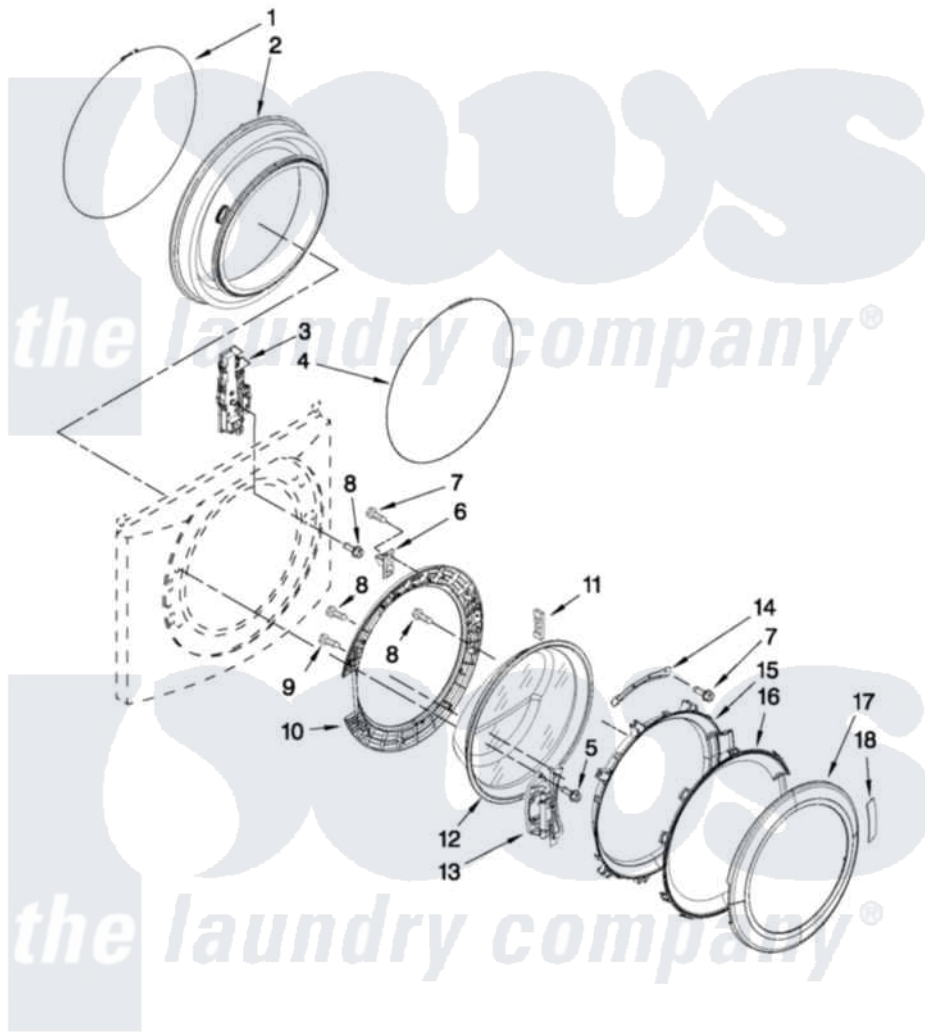

Whirlpool WFW9750WL02 02 - DOOR AND LATCH PARTS

DOOR AND LATCH PARTS

For Models: WFW9750WW02, WFW9750WR02, WFW9750WL02
(White) (Red) (Mercury Silver)

W10411874

FOR ORDERING INFORMATION REFER TO PARTS PRICE LIST

3

Whirlpool [Residential Whirlpool WFW9750WL02 Washer Parts](#) Parts Diagram 02 - DOOR AND LATCH PARTS
Click on the part number to view part

Item	Original Part Number	Replaced By	Status	Part Description
1	8182210			Clamp, Bellow
2	8182119			Bellow
3	8183270			Lock, Door
4	8182211			Clamp, Bellow To Front Panel
5	W10313165			Screw
6	W10217552			Hook, Door
7	8181758	8182214		Screw
8	8181661			Screw, Actuator
9	8181660			Screw
10	8183195			Frame, Door Back Support
11	W10128586			Clamp, Glass Support
12	8181655			Glass, Door
13	8183202			Hinge, Door
14	W10295703			Clamp, Glass
15	8183256			Frame, Door Front Support
16	W10248071	W10153278		Screen, Door