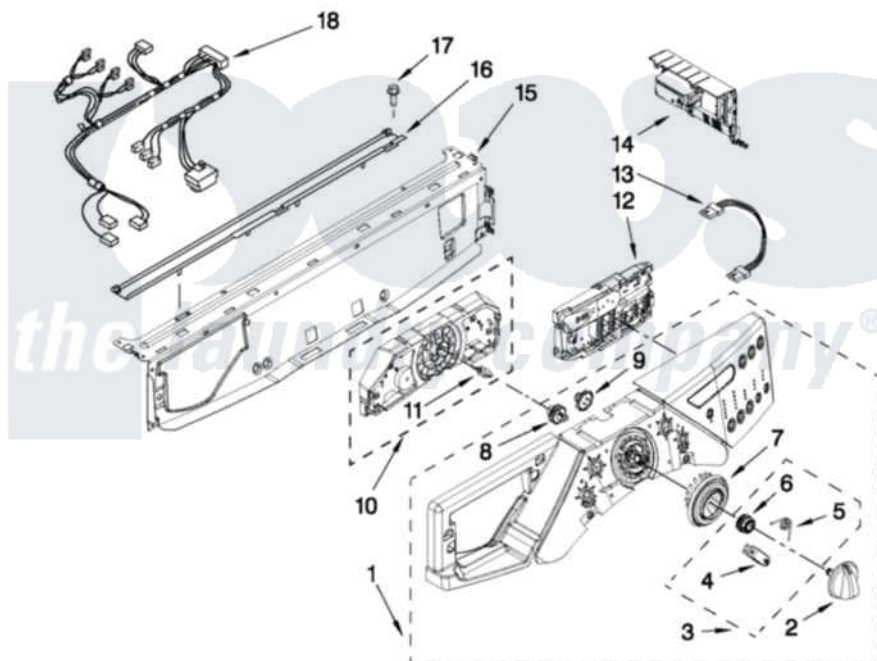

# Whirlpool WFW9750WL02 03 - CONTROL PANEL PARTS

## CONTROL PANEL PARTS

For Models: WFW9750WW02, WFW9750WR02, WFW9750WL02  
(White) (Red) (Mercury Silver)

FOR ORDERING INFORMATION REFER TO PARTS PRICE LIST

4

W10411874

Whirlpool [Residential Whirlpool WFW9750WL02 Washer Parts](#) Parts Diagram 03 - CONTROL PANEL PARTS

[Click on the part number to view part](#)

Item	Original Part Number	Replaced By	Status	Part Description
1	<a href="#">W10283368</a>			Panel, Control
"	<a href="#">W10283370</a>			Panel, Control
"	<a href="#">W10283372</a>			Panel, Control
2	<a href="#">W10190685</a>			Knob, Control
3	<a href="#">W10133927</a>			Wheel, Detent Kit
4	W10131661	<a href="#">W10133927</a>		Wheel, Detent Kit
5	W10131377	<a href="#">W10133927</a>		Wheel, Detent Kit
6	W10131378	<a href="#">W10133927</a>		Wheel, Detent Kit
7	W10131376	<a href="#">W10012410</a>		Knob, Light Ring
8	<a href="#">W10131381</a>			Wheel, Encoder
9	W10131382	<a href="#">W10012440</a>		Retainer-Snap
10	<a href="#">W10283460</a>			User Interface, Center
11	<a href="#">8183177</a>			Adapter, Encoder Wheel
12	<a href="#">W10391441</a>			User Interface, Right
13	<a href="#">W10283465</a>			Harness, Wiring
14	<a href="#">W10390819</a>			Microcomputer, Machine Control

15	8183203	<a href="#">W10059240</a>	Brace, Front Top
16	<a href="#">8183204</a>		Channel, Water
17	8181756	<a href="#">488729</a>	Screw
18	<a href="#">W10283457</a>		Harness, Wiring