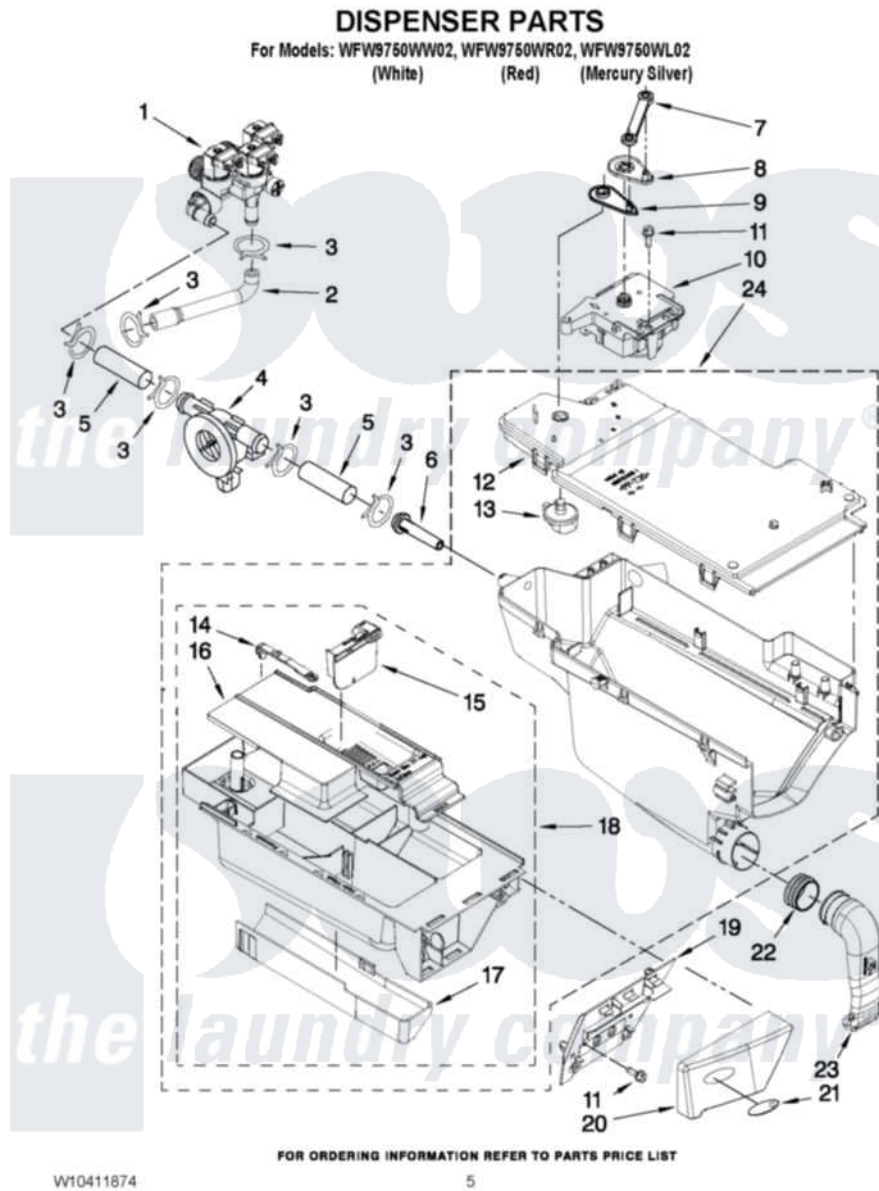

Whirlpool WFW9750WL02 04 - DISPENSER PARTS

Whirlpool [Residential Whirlpool WFW9750WL02 Washer Parts](#) Parts Diagram 04 - DISPENSER PARTS
Click on the part number to view part

Item	Original Part Number	Replaced By	Status	Part Description
1	W10247306			Valve, Inlet
2	W10247308			Hose, Inlet Valve To Vent Pipe
3	8181751	489503		Clamp
4	8181696	W10110225		Flowmeter
5	W10275565			Hose, Inlet Valve To Flowmeter
6	8183181			Nozzle, Inlet
7	8183183			Lever, Water Distribution
8	8183184			Cam, Actuator
9	W10161052			Lever, Water Distribution
10	W10283468	W10352973		Actuator
11	8181661			Screw, Actuator
12	W10164400			Plate, Distribution
13	8181712			Nozzle, Distribution
14	8181721			Hook, Drawer
15	W10121596			Separator, With Selection Slider

16	W10157775		Syphon, Bleach/Softener
17	8183179		Cover, Detergent Drawer
18	W10157760		Drawer, Detergent
19	W10156617		Bracket, Handle Fixation
20	W10283376	W10283453	Handle
"	W10283426	W10283455	Handle
"	W10283428	W10283456	Handle
21	8183253		Medallion
22	8181747		Seal
23	8181718		Tube, Dispenser To Bellow
24	W10157759		Dispenser, Complete