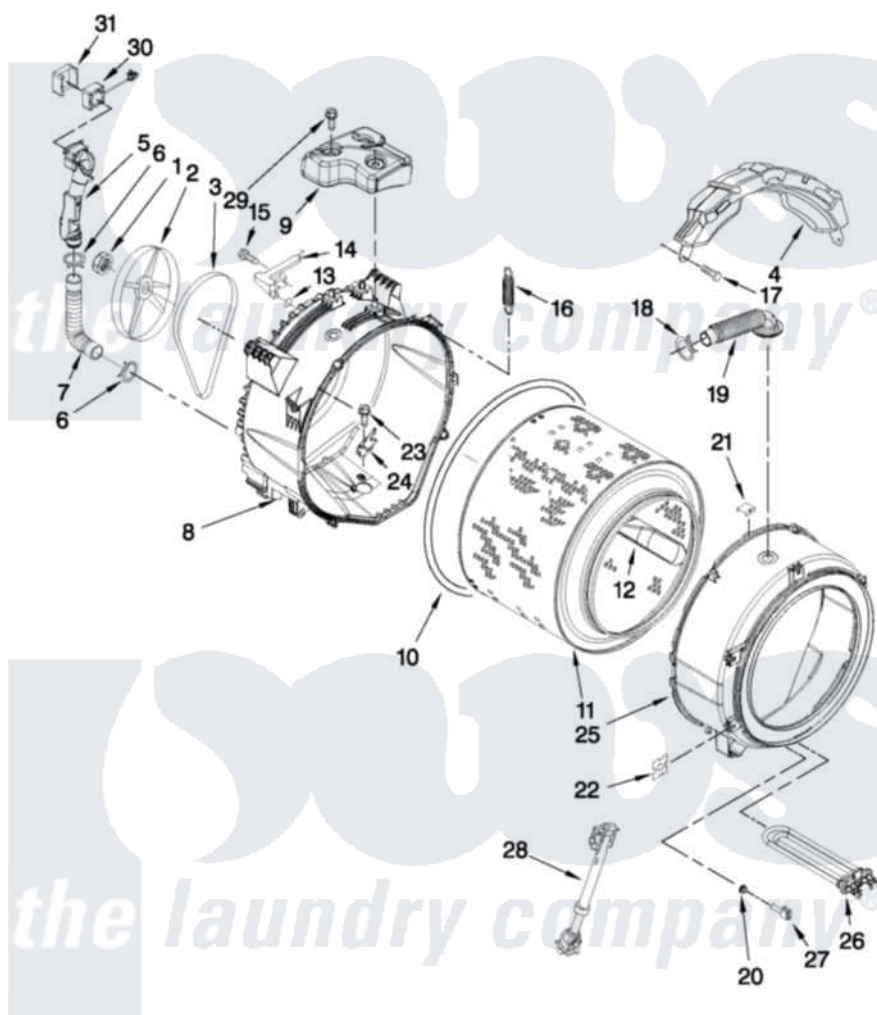

# Whirlpool WFW9750WL02 05 - TUB AND BASKET PARTS

## TUB AND BASKET PARTS

For Models: WFW9750WW02, WFW9750WR02, WFW9750WL02  
(White) (Red) (Mercury Silver)

W10411874

FOR ORDERING INFORMATION REFER TO PARTS PRICE LIST

7

Whirlpool [Residential Whirlpool WFW9750WL02 Washer Parts](#) Parts Diagram 05 - TUB AND BASKET PARTS  
Click on the part number to view part

Item	Original Part Number	Replaced By	Status	Part Description
1	<a href="#">W10283361</a>			Nut, Pulley
2	<a href="#">8182650</a>			Pulley
3	8181670	<a href="#">W10388414</a>		Belt
4	<a href="#">W10326457</a>			Counterweight, Front
5	<a href="#">W10283265</a>			Pipe, Ventilation
6	<a href="#">W10208156</a>			Clamp
7	<a href="#">8181743</a>			Hose, Exhaust
8	W10283358	<a href="#">W10290562</a>		Tub-Outer
9	<a href="#">W10326456</a>			Counterweight, Rear
10	<a href="#">8181673</a>			Gasket, Tub
11	<a href="#">W10283352</a>			Basket, Complete
12	<a href="#">W10283356</a>			Baffle, Tub
13	<a href="#">W10250553</a>			O-Ring, Air Trap
14	<a href="#">8181731</a>			Airtrap
15	<a href="#">8181785</a>			Screw
16	<a href="#">8182814</a>			Spring, Suspension

17	8181647	<a href="#">W10182109</a>	Screw-Kit
18	8181742	<a href="#">3367052</a>	Clamp, Hose
19	8183187	<a href="#">8540015</a>	Hose, Exhaust
20	<a href="#">8181829</a>		Seal, Rubber
21	8181667	<a href="#">8540092</a>	Clamp, Tub
22	<a href="#">8182512</a>		Nut, Push-In
23	<a href="#">8182214</a>		Screw
24	<a href="#">W10250558</a>		Bracket, Heater Support
25	W10250568	<a href="#">W10250762</a>	Tub-Outer
26	<a href="#">W10249844</a>		Heater-Steamer
27	<a href="#">8181705</a>		Ntc
28	<a href="#">8182812</a>		Shock Absorber
29	<a href="#">W10283359</a>		Screw, Rear Counterweight
30	<a href="#">W10283362</a>		Fan, Active Ventilation
31	<a href="#">W10283366</a>		Support, Ventilation Fan