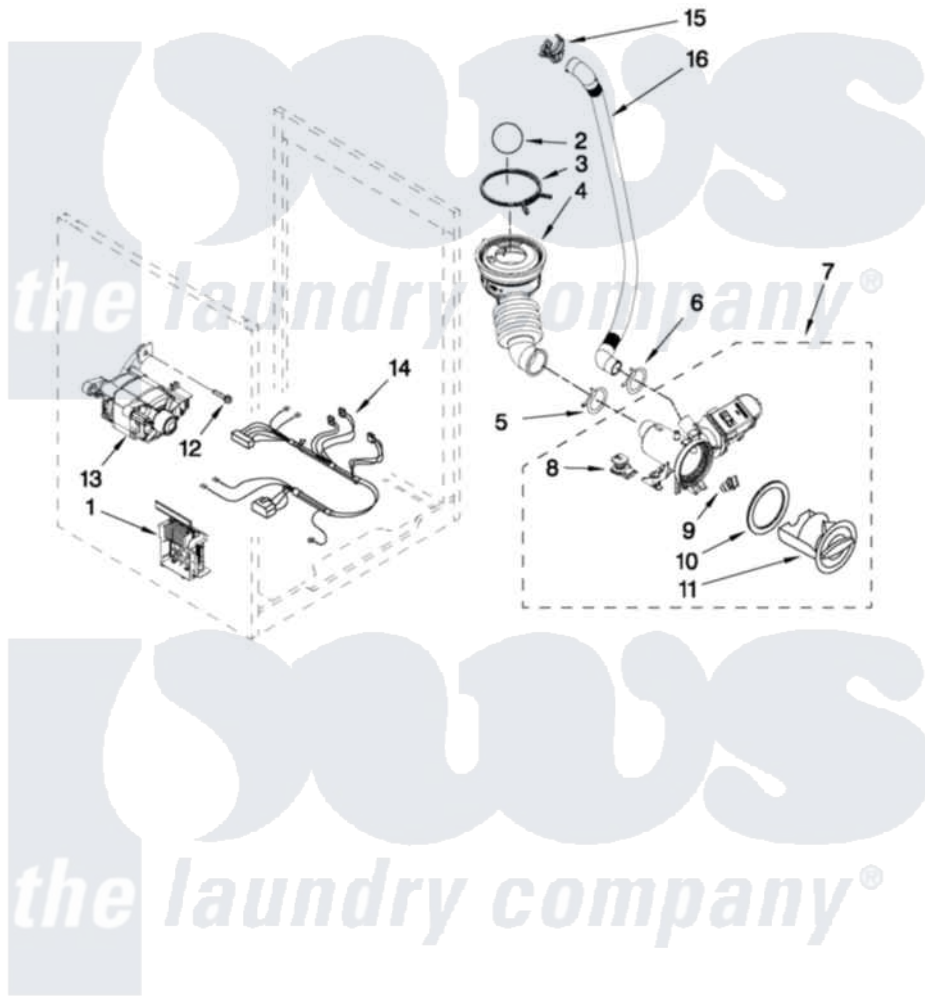

Whirlpool WFW9750WL02 06 - PUMP AND MOTOR PARTS

PUMP AND MOTOR PARTS

For Models: WFW9750WW02, WFW9750WR02, WFW9750WL02
(White) (Red) (Mercury Silver)

FOR ORDERING INFORMATION REFER TO PARTS PRICE LIST

W10411874

9

Whirlpool [Residential Whirlpool WFW9750WL02 Washer Parts](#) Parts Diagram 06 - PUMP AND MOTOR PARTS

Click on the part number to view part

Item	Original Part Number	Replaced By	Status	Part Description
1	8183196			Motor Control Unit
2	W10121657			Ball
3	8181734	696392		Hose Clamp
4	8181732			Hose, Tub To Pump
5	8181753	285655		Clamp, Hose
6	8181752	3367052		Clamp, Hose
7	8182819	280187		Pump-Water
8	W10338326			Grommet, Damper
9	8182816			Grommet, Damper
10	8181736			Seal, Filter Cap
11	8183027			Cap, Filter
12	W10128585			Bolt, Motor
13	8182793			Motor, Drive
14	W10189680			Harness, Motor
15	8182209			Retainer, Drain Hose
16	8181740	W10003250		Hose, Drain-Inner