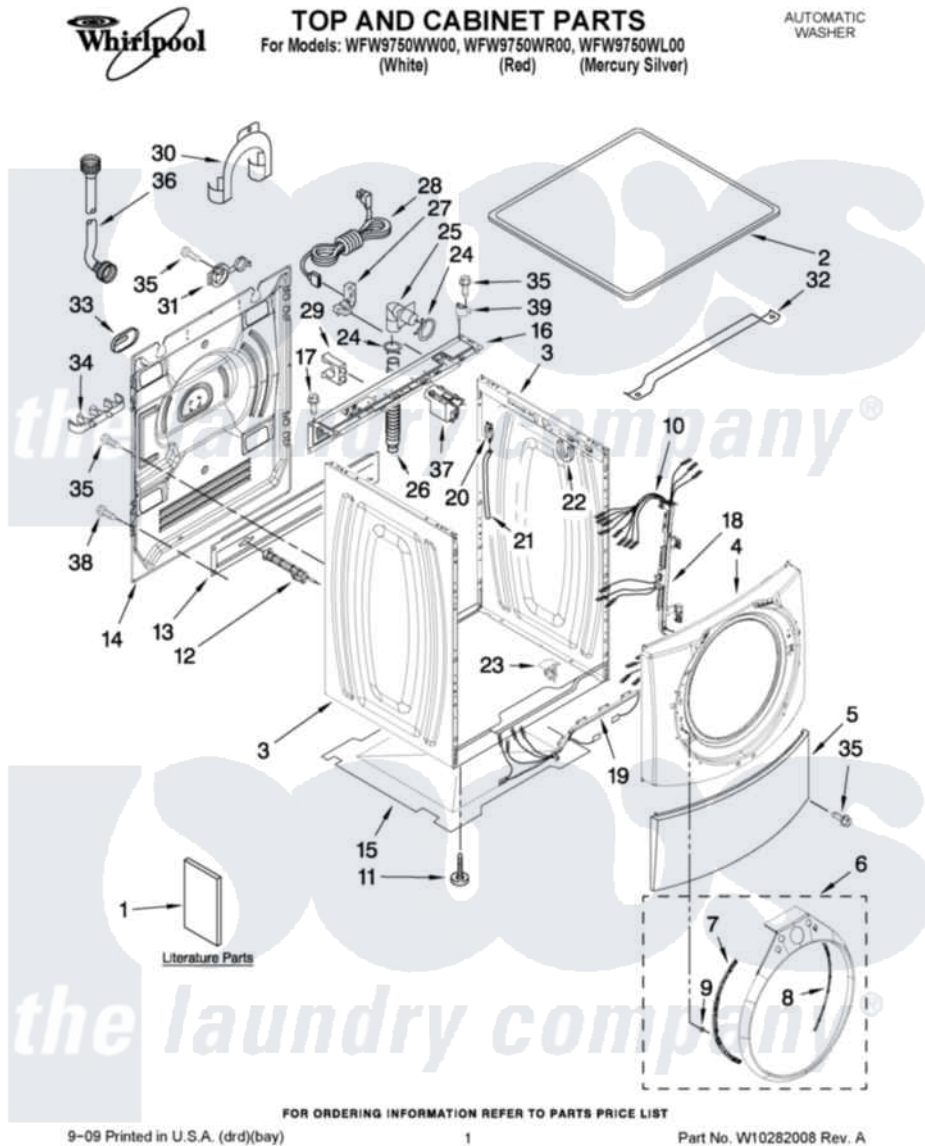

Whirlpool WFW9750WR00 01 - TOP AND CABINET PARTS

Whirlpool [Residential Whirlpool WFW9750WR00 Washer Parts](#) Parts Diagram 01 - TOP AND CABINET PARTS
 Click on the part number to view part

Item	Original Part Number	Replaced By	Status	Part Description
1	W10296132		Not Available	USE & CARE GUIDE
"	W10250503		Not Available	Tech Sheet
"	W10289424		Not Available	ENERGY GUIDE
2	8181799	8181641		Top
"	W10289411			Top
"	W10289419			Top
3	W10288155			Cabinet
"	W10288157			Cabinet
"	W10288158			Cabinet
4	8183151	W10015590		Panel
"	W10289418			Panel, Front
"	W10289421			Panel, Front
5	8181643			Toe Panel
"	W10289410			Toe Panel
"	W10289422			Toe Panel
6	W10283373			Trim Ring, Teardrop Assembly

"	W10283374		Trim Ring, Teardrop Assembly
"	W10283375		Trim Ring, Teardrop Assembly
7	8183208		Bracket, Trim Fixation
8	8183209		Bracket, Trim Fixation
9	8183210		Clip, Trim
10	W10250577		Harness, Wiring
11	8181636		Foot, Leveling
12	W10283353	W10289554A	Bolt
"	W10283354	W10289554A	Bolt
13	8182661	W10003040	Brace, Transport
14	W10242507		Panel, Rear
15	8181635		Pan, Bottom
16	W10289389		Brace, Rear
17	8181756	488729	Screw
18	W10121609		Channel, Harness
19	W10121610		Channel, Harness
20	W10249845		Switch, Analog Pressure Sensor
21	8181739	W10004260	Hose, Pressure Switch
22	8181763		Bracket, Spring
23	W10189678	W10085220	Microswitch
24	8181752	3367052	Clamp, Hose
25	8181738		Connector, Hose Outlet
26	8181737		Hose, Drain
27	8181690	8182635	Strain Relief
28	8183009		Cord, Power
29	8182702		Clip, Outer Hose Holder
30	8181768	W10280024	U-Bend, Drain Hose
31	8182699		Grommet, Cord Support
32	8181632		Brace, Top
33	8182700	8540268	Cover, Transport
34	8182701		Clip, Outer Hose Holder
35	8181828	488729	Screw
36	8182795	89503	Hose-Inlet
"	8182792	89503	Hose-Inlet
37	8181922	W10326464	Filter, Interference
38	W10157885		Screw, 4.2 X 14
39	W10138249		Spacer, Top