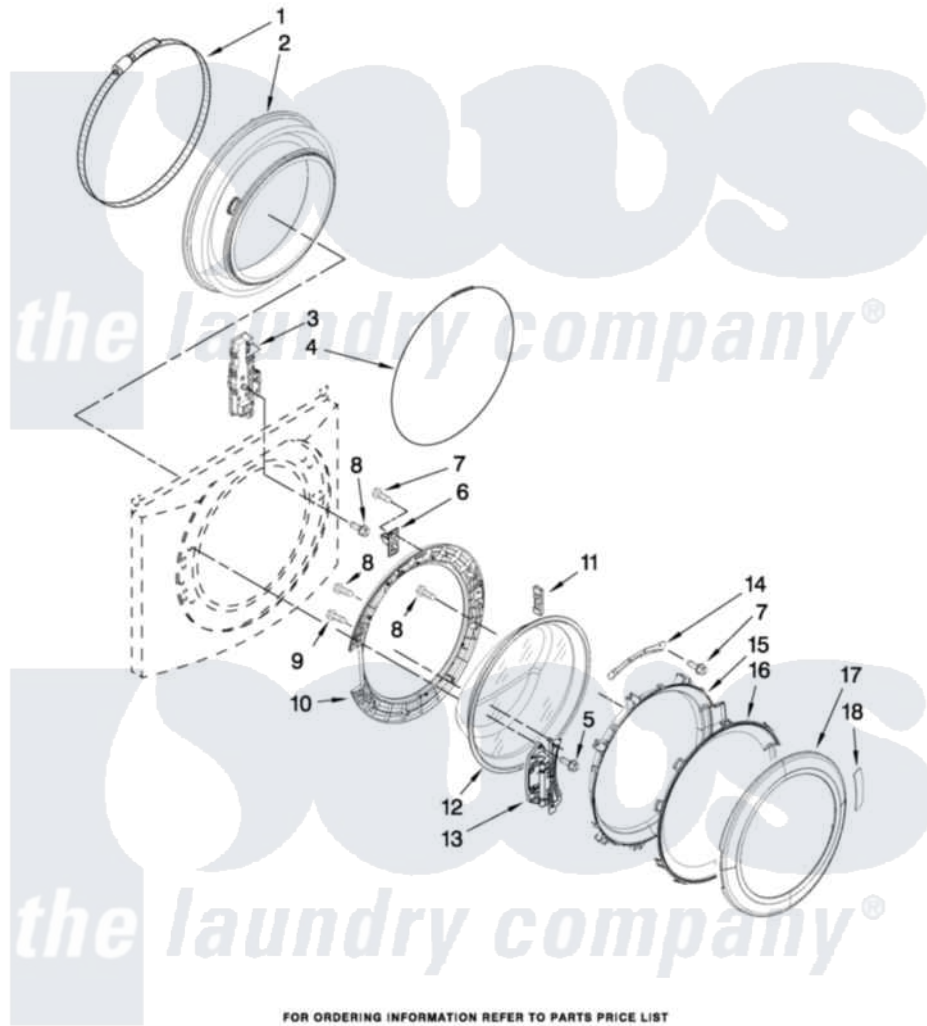

# Whirlpool WFW9750WR00 02 - DOOR AND LATCH PARTS

## DOOR AND LATCH PARTS

For Models: WFW9750WW00, WFW9750WR00, WFW9750WL00  
(White) (Red) (Mercury Silver)

W10282008

FOR ORDERING INFORMATION REFER TO PARTS PRICE LIST

3

Whirlpool [Residential Whirlpool WFW9750WR00 Washer Parts](#) Parts Diagram 02 - DOOR AND LATCH PARTS  
Click on the part number to view part

Item	Original Part Number	Replaced By	Status	Part Description
1	<a href="#">8182210</a>			Clamp, Bellow
2	<a href="#">8182119</a>			Bellow
3	<a href="#">8183270</a>			Lock, Door
4	<a href="#">8182211</a>			Clamp, Bellow To Front Panel
5	8181760	<a href="#">8540725</a>		Screw
6	8183198	<a href="#">W10217552</a>		Hook, Door
7	8181758	<a href="#">8182214</a>		Screw
8	<a href="#">8181661</a>			Screw, Actuator
9	<a href="#">8181660</a>			Screw
10	<a href="#">8183195</a>			Frame, Door Back Support
11	8181659	<a href="#">W10128586</a>		Clamp, Glass Support
12	<a href="#">8181655</a>			Glass, Door
13	<a href="#">8183202</a>			Hinge, Door
14	<a href="#">W10295703</a>			Clamp, Glass
15	<a href="#">8183256</a>			Frame, Door Front Support
16	W10248071	<a href="#">W10153278</a>		Screen, Door