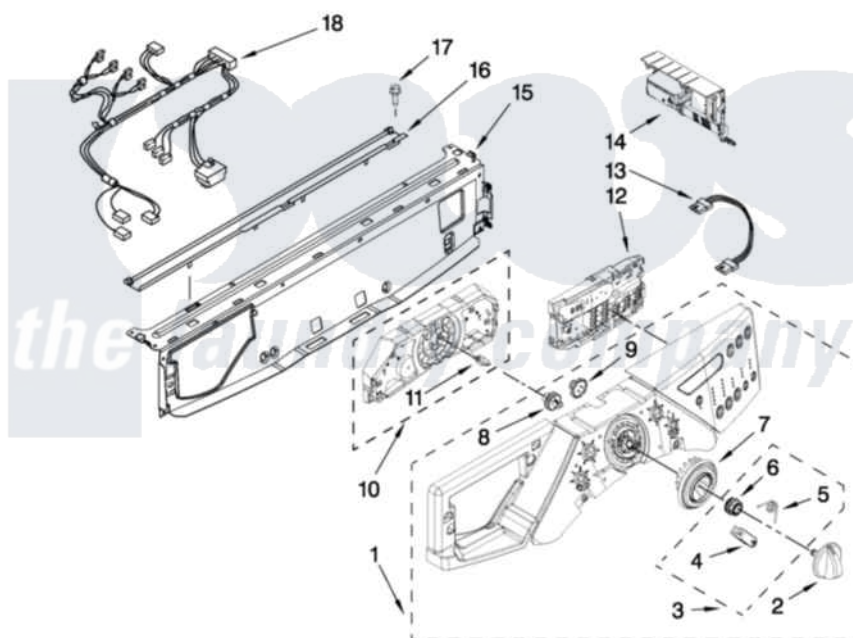

# Whirlpool WFW9750WR00 03 - CONTROL PANEL PARTS

## CONTROL PANEL PARTS

For Models: WFW9750WW00, WFW9750WR00, WFW9750WL00  
(White) (Red) (Mercury Silver)

FOR ORDERING INFORMATION REFER TO PARTS PRICE LIST

[Whirlpool Residential Whirlpool WFW9750WR00 Washer Parts](#) Parts Diagram 03 - CONTROL PANEL PARTS  
Click on the part number to view part

Item	Original Part Number	Replaced By	Status	Part Description
1	<a href="#">W10283368</a>			Panel, Control
"	<a href="#">W10283370</a>			Panel, Control
"	<a href="#">W10283372</a>			Panel, Control
2	<a href="#">W10190685</a>			Knob, Control
3	<a href="#">W10133927</a>			Wheel, Detent Kit
4	W10131661	<a href="#">W10133927</a>		Wheel, Detent Kit
5	W10131377	<a href="#">W10133927</a>		Wheel, Detent Kit
6	W10131378	<a href="#">W10133927</a>		Wheel, Detent Kit
7	W10131376	<a href="#">W10012410</a>		Knob, Light Ring
8	<a href="#">W10131381</a>			Wheel, Encoder
9	W10131382	<a href="#">W10012440</a>		Retainer-Snap
10	<a href="#">W10283460</a>			User Interface, Center
11	<a href="#">8183177</a>			Adapter, Encoder Wheel
12	<a href="#">W10283461</a>			User Interface, Right
13	<a href="#">W10283465</a>			Harness, Wiring
14	<a href="#">W10283458</a>			Microcomputer, Machine Control

15	8183203	<a href="#">W10059240</a>	Brace, Front Top
16	<a href="#">8183204</a>		Channel, Water
17	8181756	<a href="#">488729</a>	Screw
18	<a href="#">W10283457</a>		Harness, Wiring