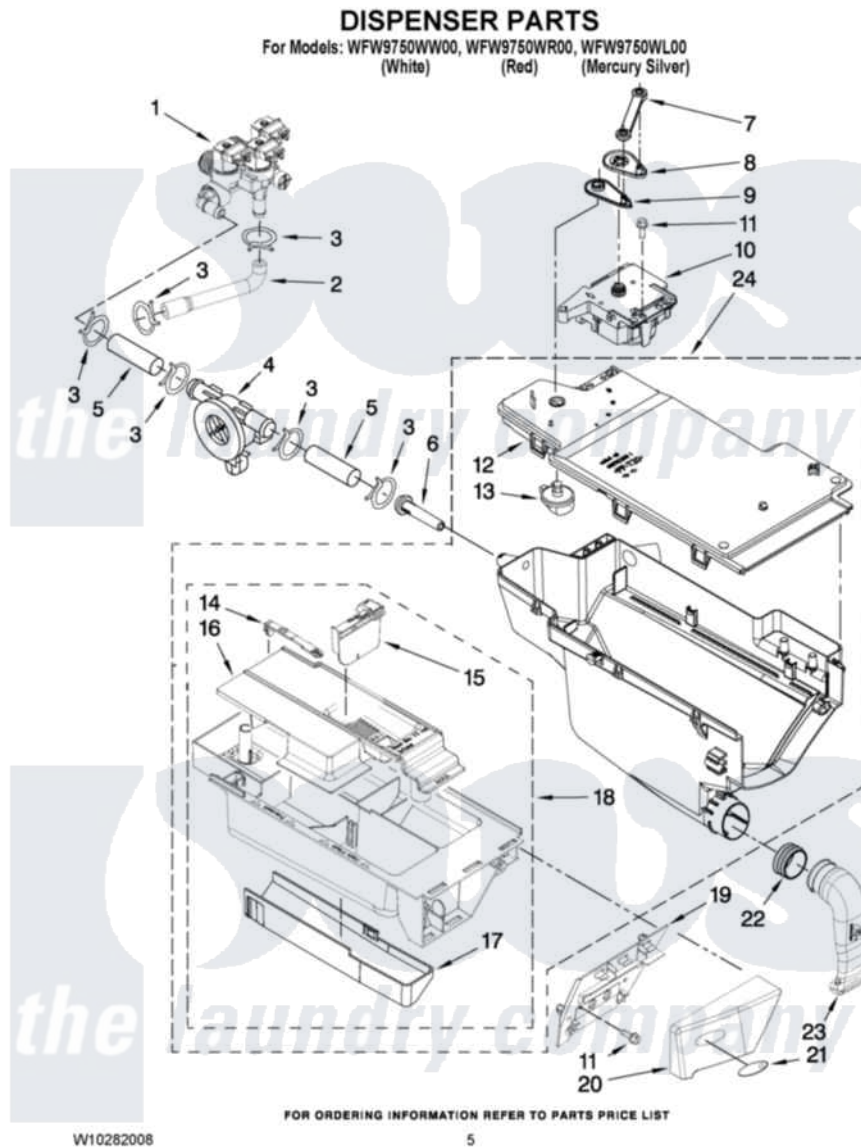

Whirlpool WFW9750WR00 04 - DISPENSER PARTS

Whirlpool Residential Whirlpool WFW9750WR00 Washer Parts Parts Diagram 04 - DISPENSER PARTS
Click on the part number to view part

Item	Original Part Number	Replaced By	Status	Part Description
1	W10247306			Valve, Inlet
2	W10247308			Hose, Inlet Valve To Vent Pipe
3	8181751	489503		Clamp
4	8181696	W10110225		Flowmeter
5	W10275565			Hose, Inlet Valve To Flowmeter
6	8183181			Nozzle, Inlet
7	8183183			Lever, Water Distribution
8	8183184			Cam, Actuator
9	W10161052			Lever, Water Distribution
10	W10283468	W10352973		Actuator
11	8181661			Screw, Actuator
12	W10164400			Plate, Distribution
13	8181712			Nozzle, Distribution
14	8181721			Hook, Drawer
15	W10121596			Separator, With Selection Slider

16	W10157775		Syphon, Bleach/Softener
17	8183179		Cover, Detergent Drawer
18	W10157760		Drawer, Detergent
19	W10156617		Bracket, Handle Fixation
20	W10283376	W10283453	Handle
"	W10283426	W10283455	Handle
"	W10283428	W10283456	Handle
21	8183253		Medallion
22	8181747		Seal
23	8181718		Tube, Dispenser To Bellow
24	W10157759		Dispenser, Complete