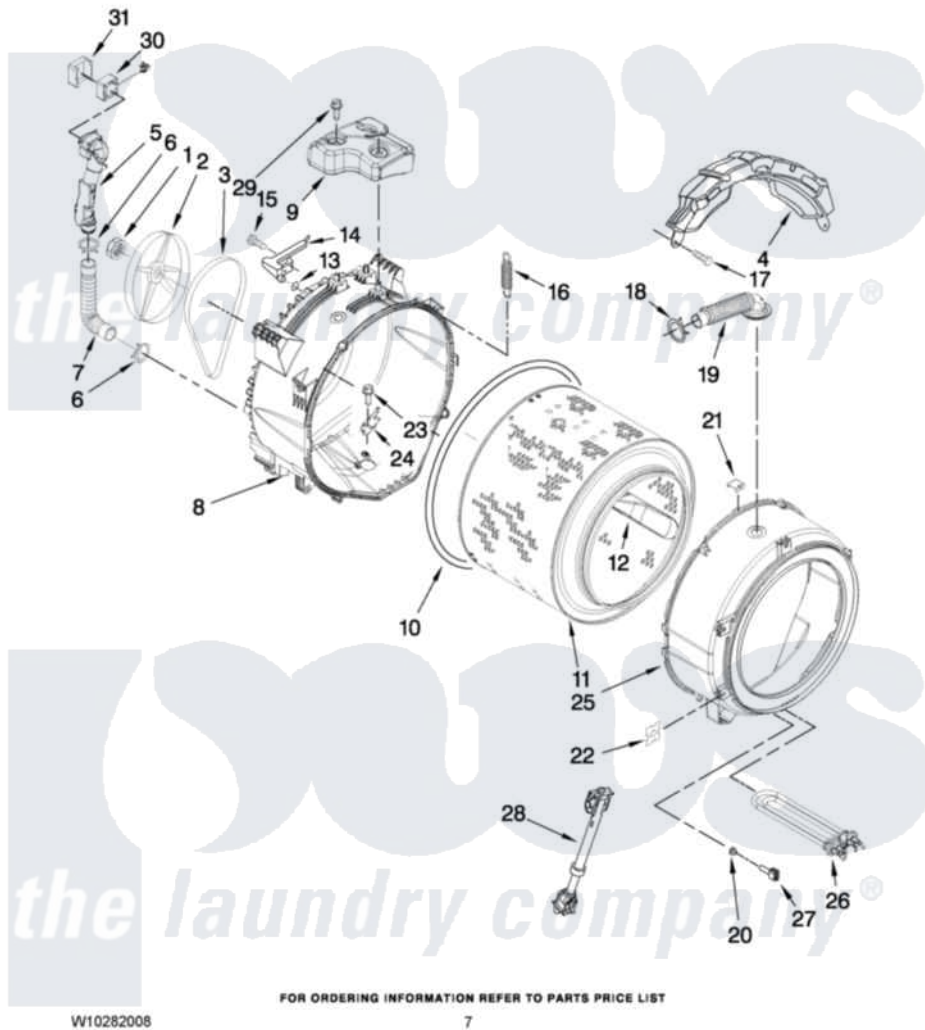

Whirlpool WFW9750WR00 05 - TUB AND BASKET PARTS

TUB AND BASKET PARTS

For Models: WFW9750WW00, WFW9750WR00, WFW9750WL00
(White) (Red) (Mercury Silver)

Whirlpool [Residential Whirlpool WFW9750WR00 Washer Parts](#) Parts Diagram 05 - TUB AND BASKET PARTS
Click on the part number to view part

Item	Original Part Number	Replaced By	Status	Part Description
1	W10283361			Nut, Pulley
2	8182650			Pulley
3	8181670	W10388414		Belt
4	8181645	W10008880		Counterweight, Front
5	W10283265			Pipe, Ventilation
6	W10208156			Clamp
7	8181743			Hose, Exhaust
8	W10283358	W10290562		Tub-Outer
9	W10283355			Counterweight, Rear
10	8181673			Gasket, Tub
11	W10283352			Basket, Complete
12	W10283356			Baffle, Tub
13	W10250553			O-Ring, Air Trap
14	8181731			Airtrap
15	8181785			Screw
16	8182814			Spring, Suspension

17	8181647	W10182109	Screw-Kit
18	8181742	3367052	Clamp, Hose
19	8183187	8540015	Hose, Exhaust
20	8181829		Seal, Rubber
21	8181667	8540092	Clamp, Tub
22	8182512		Nut, Push-In
23	8182214		Screw
24	W10250558		Bracket, Heater Support
25	W10250568	W10250762	Tub-Outer
26	W10249844		Heater-Steamer
27	8181705		Ntc
28	8182812		Shock Absorber
29	W10283359		Screw, Rear Counterweight
30	W10283362		Fan, Active Ventilation
31	W10283366		Support, Ventilation Fan