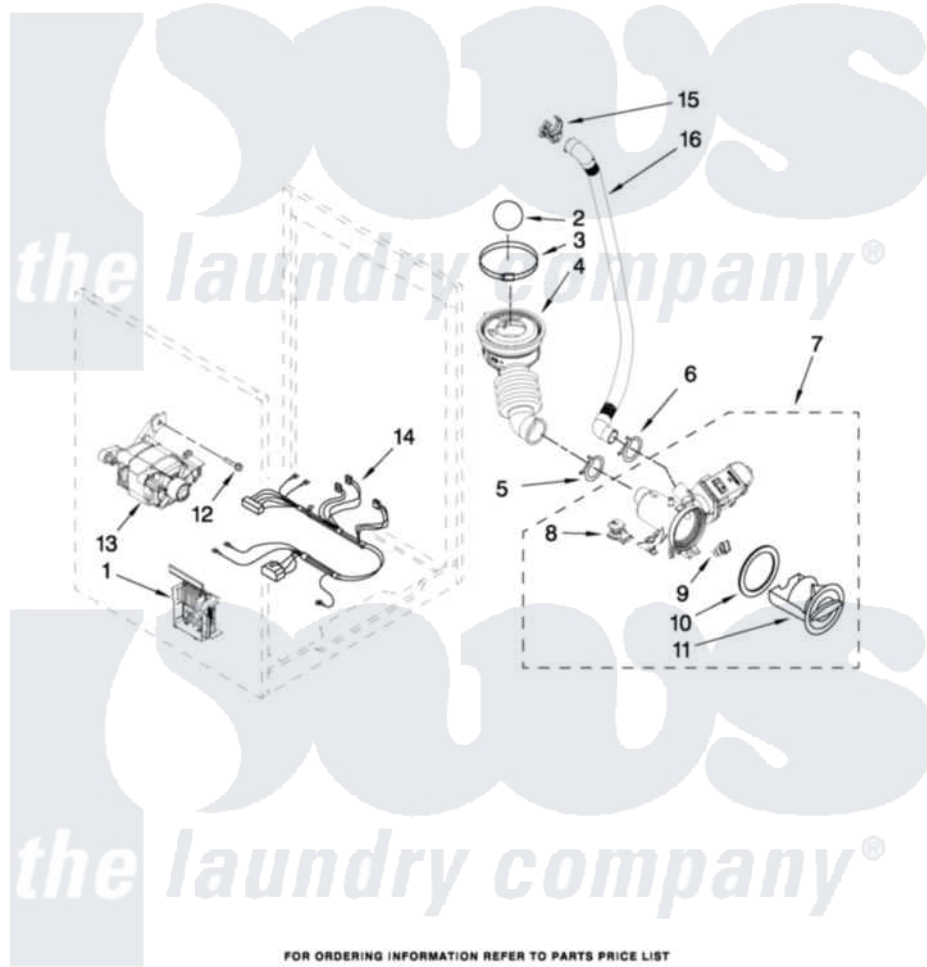

Whirlpool WFW9750WR00 06 - PUMP AND MOTOR PARTS

PUMP AND MOTOR PARTS

For Models: WFW9750WW00, WFW9750WR00, WFW9750WL00
(White) (Red) (Mercury Silver)

W10282008

9

FOR ORDERING INFORMATION REFER TO PARTS PRICE LIST

Whirlpool [Residential Whirlpool WFW9750WR00 Washer Parts](#) Parts Diagram 06 - PUMP AND MOTOR PARTS

Click on the part number to view part

Item	Original Part Number	Replaced By	Status	Part Description
1	8183196			Motor Control Unit
2	W10121657			Ball
3	8181734	696392		Hose Clamp
4	8181732			Hose, Tub To Pump
5	8181753	285655		Clamp, Hose
6	8181752	3367052		Clamp, Hose
7	8182819	280187		Pump-Water
8	8182820			Grommet, Damper
9	8182816			Grommet, Damper
10	8181736			Seal, Filter Cap
11	8183027			Cap, Filter
12	W10128585			Bolt, Motor
13	8182793			Motor, Drive
14	W10189680			Harness, Motor
15	8182209			Retainer, Drain Hose
16	8181740	W10003250		Hose, Drain-Inner