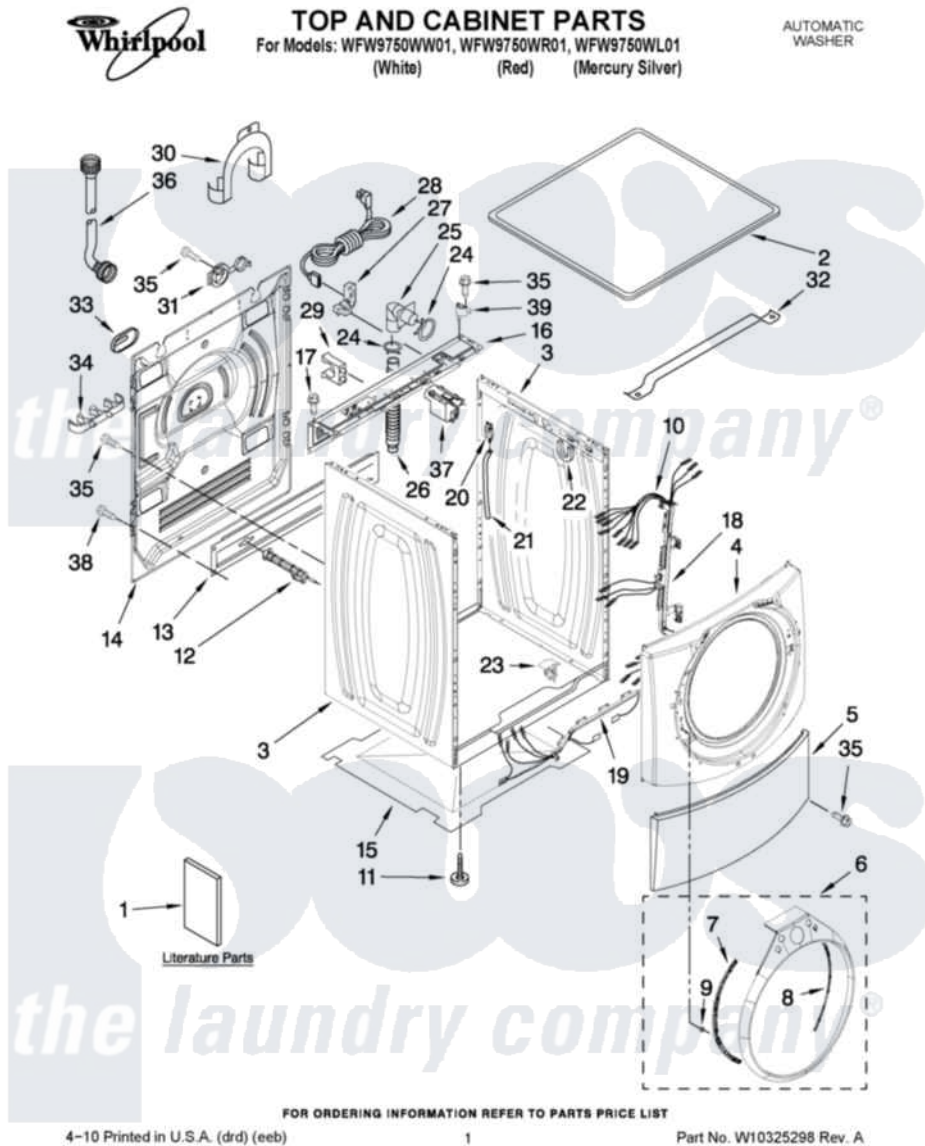

# Whirlpool WFW9750WR01 01 - TOP AND CABINET PARTS

Whirlpool [Residential Whirlpool WFW9750WR01 Washer Parts](#) Parts Diagram 01 - TOP AND CABINET PARTS  
 Click on the part number to view part

Item	Original Part Number	Replaced By	Status	Part Description
1	W10296132		Not Available	USE & CARE GUIDE
"	W10250503		Not Available	Tech Sheet
"	W10289424		Not Available	ENERGY GUIDE
2	8181799	<a href="#">8181641</a>		Top
"	<a href="#">W10289411</a>			Top
"	<a href="#">W10289419</a>			Top
3	<a href="#">W10288155</a>			Cabinet
"	<a href="#">W10288157</a>			Cabinet
"	<a href="#">W10288158</a>			Cabinet
4	8183151	<a href="#">W10015590</a>		Panel
"	<a href="#">W10289418</a>			Panel, Front
"	<a href="#">W10289421</a>			Panel, Front
5	<a href="#">8181643</a>			Toe Panel
"	<a href="#">W10289410</a>			Toe Panel
"	<a href="#">W10289422</a>			Toe Panel
6	<a href="#">W10283373</a>			Trim Ring, Teardrop Assembly