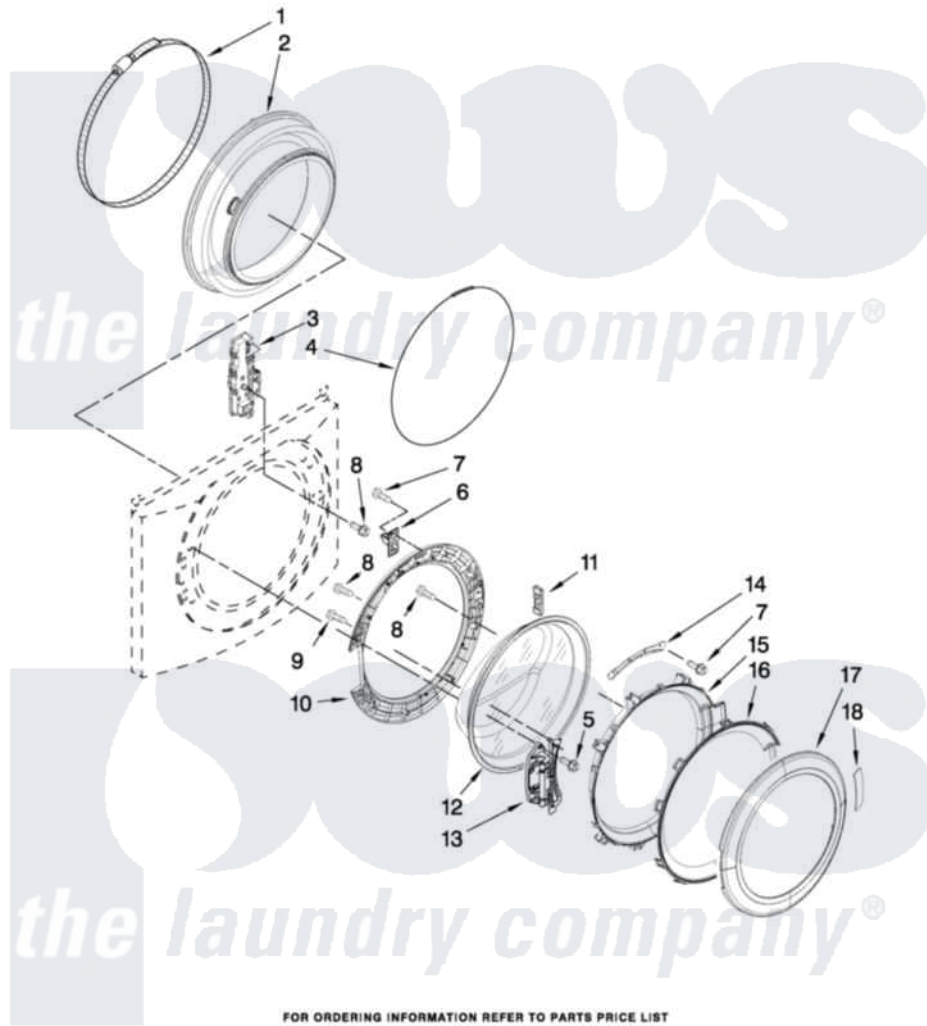

Whirlpool WFW9750WR01 02 - DOOR AND LATCH PARTS

DOOR AND LATCH PARTS

For Models: WFW9750WW01, WFW9750WR01, WFW9750WL01
(White) (Red) (Mercury Silver)

W10325298

FOR ORDERING INFORMATION REFER TO PARTS PRICE LIST

3

Whirlpool [Residential Whirlpool WFW9750WR01 Washer Parts](#) Parts Diagram 02 - DOOR AND LATCH PARTS
Click on the part number to view part

Item	Original Part Number	Replaced By	Status	Part Description
1	8182210			Clamp, Bellow
2	8182119			Bellow
3	8183270			Lock, Door
4	8182211			Clamp, Bellow To Front Panel
5	W10313165			Screw
6	W10217552			Hook, Door
7	8181758	8182214		Screw
8	8181661			Screw, Actuator
9	8181660			Screw
10	8183195			Frame, Door Back Support
11	8181659	W10128586		Clamp, Glass Support
12	8181655			Glass, Door
13	8183202			Hinge, Door
14	W10295703			Clamp, Glass
15	8183256			Frame, Door Front Support
16	W10248071	W10153278		Screen, Door