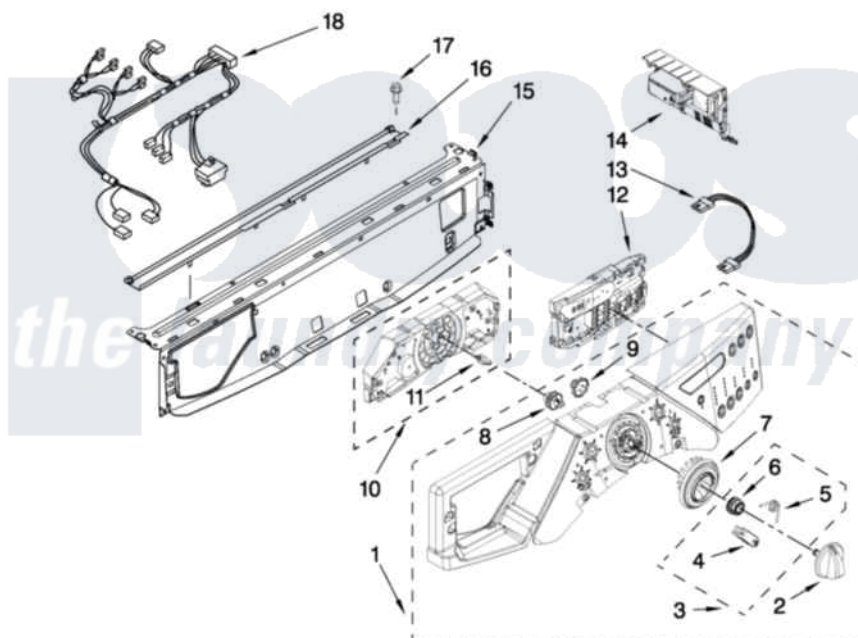

Whirlpool WFW9750WR01 03 - CONTROL PANEL PARTS

CONTROL PANEL PARTS

For Models: WFW9750WW01 (White), WFW9750WR01 (Red), WFW9750WL01 (Mercury Silver)

FOR ORDERING INFORMATION REFER TO PARTS PRICE LIST

[Whirlpool Residential Whirlpool WFW9750WR01 Washer Parts](#) Parts Diagram 03 - CONTROL PANEL PARTS

[Click on the part number to view part](#)

Item	Original Part Number	Replaced By	Status	Part Description
1	W10283368			Panel, Control
"	W10283370			Panel, Control
"	W10283372			Panel, Control
2	W10190685			Knob, Control
3	W10133927			Wheel, Detent Kit
4	W10131661	W10133927		Wheel, Detent Kit
5	W10131377	W10133927		Wheel, Detent Kit
6	W10131378	W10133927		Wheel, Detent Kit
7	W10131376	W10012410		Knob, Light Ring
8	W10131381			Wheel, Encoder
9	W10131382	W10012440		Retainer-Snap
10	W10283460			User Interface, Center
11	8183177			Adapter, Encoder Wheel
12	W10283461			User Interface, Right
13	W10283465			Harness, Wiring
14	W10326459			Microcomputer, Machine Control

15	8183203	W10059240	Brace, Front Top
16	8183204		Channel, Water
17	8181756	488729	Screw
18	W10283457		Harness, Wiring