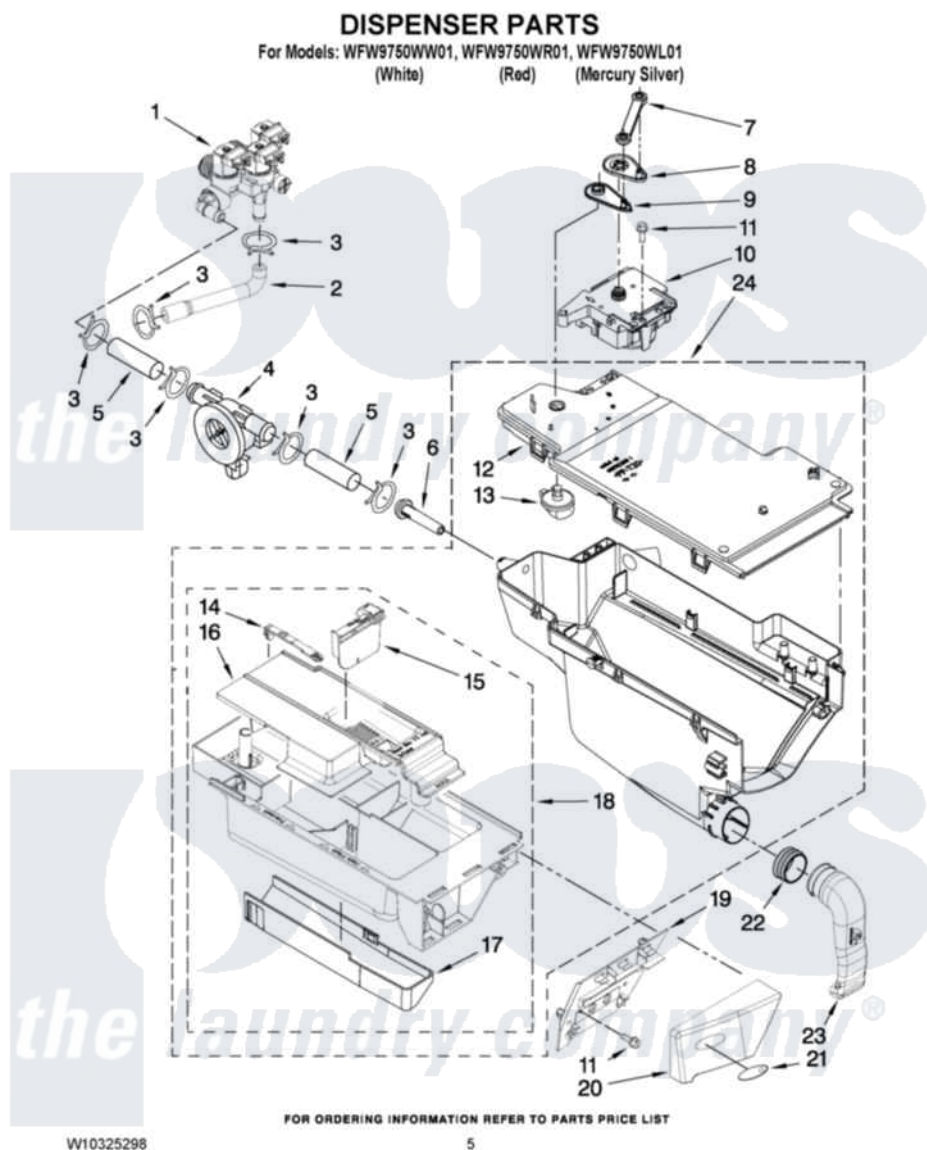

Whirlpool WFW9750WR01 04 - DISPENSER PARTS

Whirlpool Residential Whirlpool WFW9750WR01 Washer Parts Parts Diagram 04 - DISPENSER PARTS
Click on the part number to view part

Item	Original Part Number	Replaced By	Status	Part Description
1	W10247306			Valve, Inlet
2	W10247308			Hose, Inlet Valve To Vent Pipe
3	8181751	489503		Clamp
4	8181696	W10110225		Flowmeter
5	W10275565			Hose, Inlet Valve To Flowmeter
6	8183181			Nozzle, Inlet
7	8183183			Lever, Water Distribution
8	8183184			Cam, Actuator
9	W10161052			Lever, Water Distribution
10	W10283468	W10352973		Actuator
11	8181661			Screw, Actuator
12	W10164400			Plate, Distribution
13	8181712			Nozzle, Distribution
14	8181721			Hook, Drawer
15	W10121596			Separator, With Selection Slider

16	W10157775		Syphon, Bleach/Softener
17	8183179		Cover, Detergent Drawer
18	W10157760		Drawer, Detergent
19	W10156617		Bracket, Handle Fixation
20	W10283376	W10283453	Handle
"	W10283426	W10283455	Handle
"	W10283428	W10283456	Handle
21	8183253		Medallion
22	8181747		Seal
23	8181718		Tube, Dispenser To Bellow
24	W10157759		Dispenser, Complete