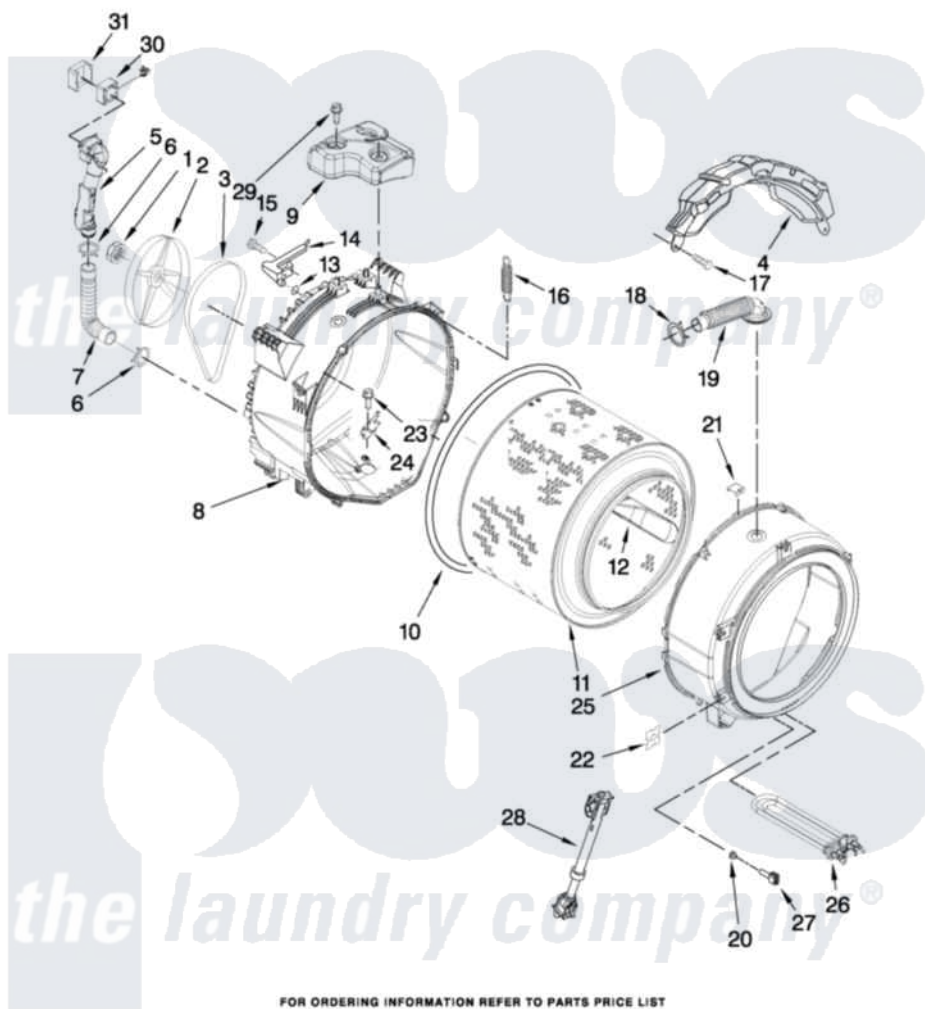

Whirlpool WFW9750WR01 05 - TUB AND BASKET PARTS

TUB AND BASKET PARTS

For Models: WFW9750WW01, WFW9750WR01, WFW9750WL01
(White) (Red) (Mercury Silver)

W10325298

FOR ORDERING INFORMATION REFER TO PARTS PRICE LIST

7

Whirlpool [Residential Whirlpool WFW9750WR01 Washer Parts](#) Parts Diagram 05 - TUB AND BASKET PARTS
Click on the part number to view part

Item	Original Part Number	Replaced By	Status	Part Description
1	W10283361			Nut, Pulley
2	8182650			Pulley
3	8181670	W10388414		Belt
4	W10326457			Counterweight, Front
5	W10283265			Pipe, Ventilation
6	W10208156			Clamp
7	8181743			Hose, Exhaust
8	W10283358	W10290562		Tub-Outer
9	W10326456			Counterweight, Rear
10	8181673			Gasket, Tub
11	W10283352			Basket, Complete
12	W10283356			Baffle, Tub
13	W10250553			O-Ring, Air Trap
14	8181731			Airtrap
15	8181785			Screw
16	8182814			Spring, Suspension

17	8181647	W10182109	Screw-Kit
18	8181742	3367052	Clamp, Hose
19	8183187	8540015	Hose, Exhaust
20	8181829		Seal, Rubber
21	8181667	8540092	Clamp, Tub
22	8182512		Nut, Push-In
23	8182214		Screw
24	W10250558		Bracket, Heater Support
25	W10250568	W10250762	Tub-Outer
26	W10249844		Heater-Steamer
27	8181705		Ntc
28	8182812		Shock Absorber
29	W10283359		Screw, Rear Counterweight
30	W10283362		Fan, Active Ventilation
31	W10283366		Support, Ventilation Fan