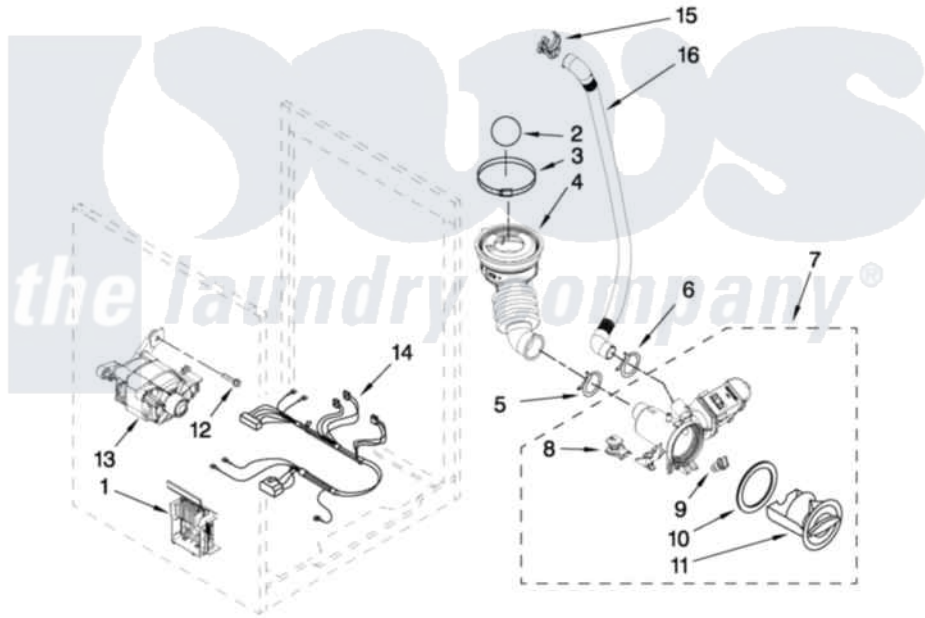

Whirlpool WFW9750WR01 06 - PUMP AND MOTOR PARTS

PUMP AND MOTOR PARTS

For Models: WFW9750WW01, WFW9750WR01, WFW9750WL01
(White) (Red) (Mercury Silver)

FOR ORDERING INFORMATION REFER TO PARTS PRICE LIST

W10325298

9

Whirlpool Residential Whirlpool WFW9750WR01 Washer Parts Parts Diagram 06 - PUMP AND MOTOR PARTS

Click on the part number to view part

Item	Original Part Number	Replaced By	Status	Part Description
1	8183196			Motor Control Unit
2	W10121657			Ball
3	8181734	696392		Hose Clamp
4	8181732			Hose, Tub To Pump
5	8181753	285655		Clamp, Hose
6	8181752	3367052		Clamp, Hose
7	8182819	280187		Pump-Water
8	8182820			Grommet, Damper
9	8182816			Grommet, Damper
10	8181736			Seal, Filter Cap
11	8183027			Cap, Filter
12	W10128585			Bolt, Motor
13	8182793			Motor, Drive
14	W10189680			Harness, Motor
15	8182209			Retainer, Drain Hose
16	8181740	W10003250		Hose, Drain-Inner