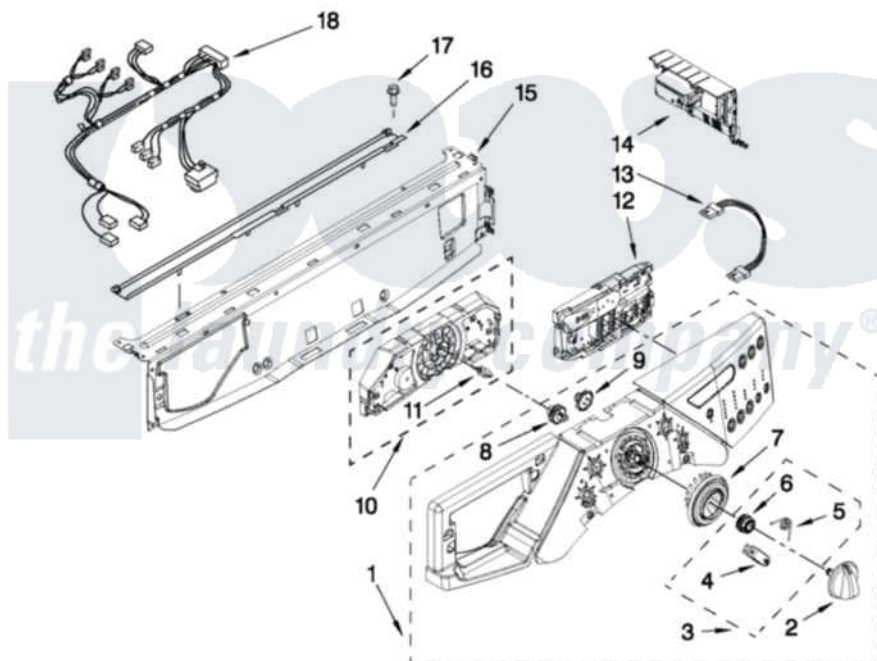

# Whirlpool WFW9750WR02 03 - CONTROL PANEL PARTS

## CONTROL PANEL PARTS

For Models: WFW9750WW02, WFW9750WR02, WFW9750WL02  
(White) (Red) (Mercury Silver)

FOR ORDERING INFORMATION REFER TO PARTS PRICE LIST

4

W10411874

[Whirlpool Residential Whirlpool WFW9750WR02 Washer Parts](#) Parts Diagram 03 - CONTROL PANEL PARTS

[Click on the part number to view part](#)

Item	Original Part Number	Replaced By	Status	Part Description
1	<a href="#">W10283368</a>			Panel, Control
"	<a href="#">W10283370</a>			Panel, Control
"	<a href="#">W10283372</a>			Panel, Control
2	<a href="#">W10190685</a>			Knob, Control
3	<a href="#">W10133927</a>			Wheel, Detent Kit
4	W10131661	<a href="#">W10133927</a>		Wheel, Detent Kit
5	W10131377	<a href="#">W10133927</a>		Wheel, Detent Kit
6	W10131378	<a href="#">W10133927</a>		Wheel, Detent Kit
7	W10131376	<a href="#">W10012410</a>		Knob, Light Ring
8	<a href="#">W10131381</a>			Wheel, Encoder
9	W10131382	<a href="#">W10012440</a>		Retainer-Snap
10	<a href="#">W10283460</a>			User Interface, Center
11	<a href="#">8183177</a>			Adapter, Encoder Wheel
12	<a href="#">W10391441</a>			User Interface, Right
13	<a href="#">W10283465</a>			Harness, Wiring
14	<a href="#">W10390819</a>			Microcomputer, Machine Control

15	8183203	<a href="#">W10059240</a>	Brace, Front Top
16	<a href="#">8183204</a>		Channel, Water
17	8181756	<a href="#">488729</a>	Screw
18	<a href="#">W10283457</a>		Harness, Wiring