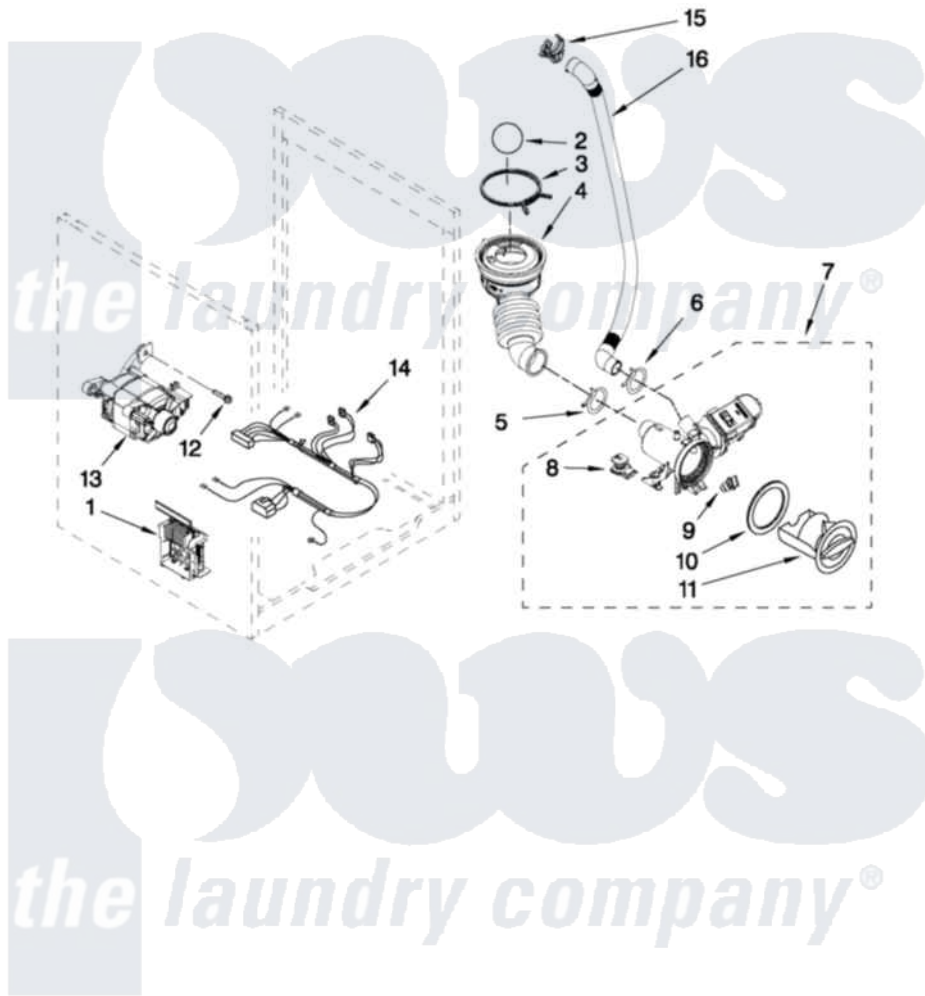

# Whirlpool WFW9750WR02 06 - PUMP AND MOTOR PARTS

## PUMP AND MOTOR PARTS

For Models: WFW9750WW02, WFW9750WR02, WFW9750WL02  
(White) (Red) (Mercury Silver)

FOR ORDERING INFORMATION REFER TO PARTS PRICE LIST

W10411874

9

Whirlpool [Residential Whirlpool WFW9750WR02 Washer Parts](#) Parts Diagram 06 - PUMP AND MOTOR PARTS

[Click on the part number to view part](#)

Item	Original Part Number	Replaced By	Status	Part Description
1	<a href="#">8183196</a>			Motor Control Unit
2	<a href="#">W10121657</a>			Ball
3	8181734	<a href="#">696392</a>		Hose Clamp
4	<a href="#">8181732</a>			Hose, Tub To Pump
5	8181753	<a href="#">285655</a>		Clamp, Hose
6	8181752	<a href="#">3367052</a>		Clamp, Hose
7	8182819	<a href="#">280187</a>		Pump-Water
8	<a href="#">W10338326</a>			Grommet, Damper
9	<a href="#">8182816</a>			Grommet, Damper
10	<a href="#">8181736</a>			Seal, Filter Cap
11	<a href="#">8183027</a>			Cap, Filter
12	<a href="#">W10128585</a>			Bolt, Motor
13	<a href="#">8182793</a>			Motor, Drive
14	<a href="#">W10189680</a>			Harness, Motor
15	<a href="#">8182209</a>			Retainer, Drain Hose
16	8181740	<a href="#">W10003250</a>		Hose, Drain-Inner