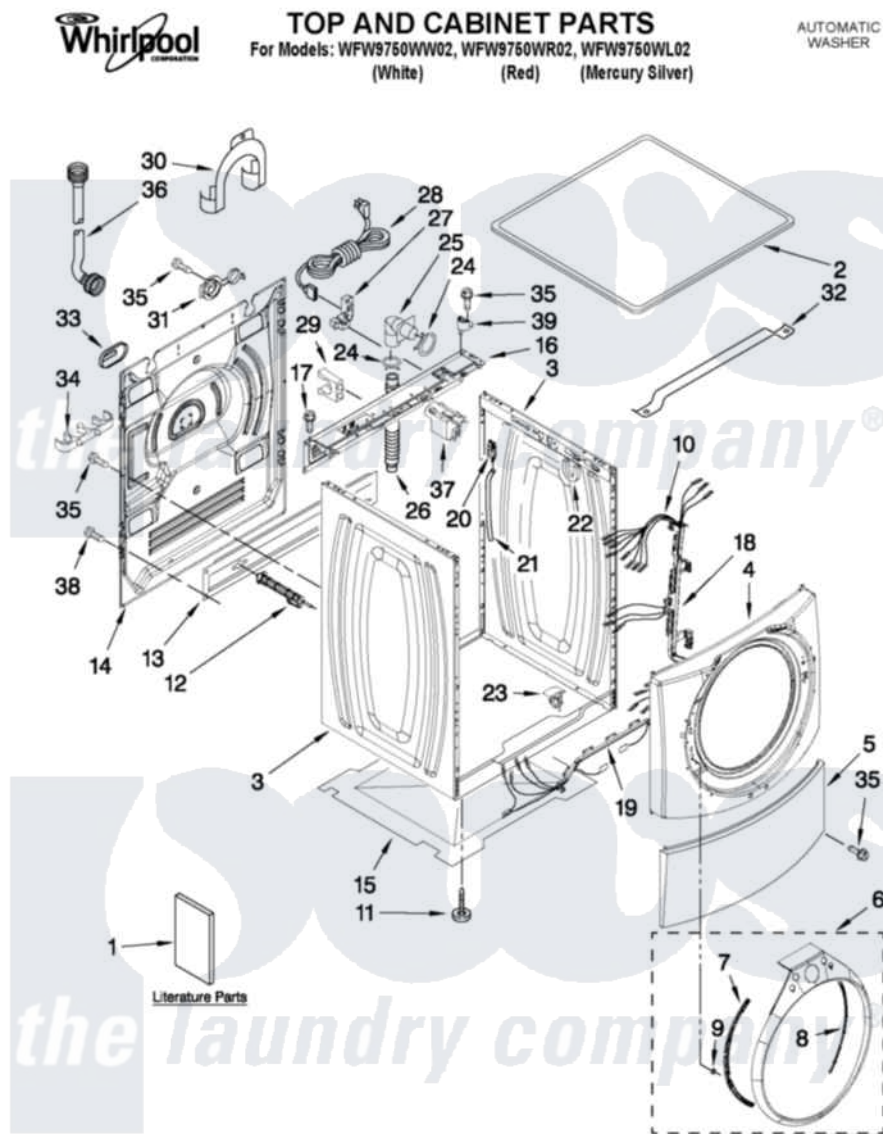

# Whirlpool WFW9750WW02 01 - TOP AND CABINET PARTS

FOR ORDERING INFORMATION REFER TO PARTS PRICE LIST

4-11 Printed in U.S.A. (drd) (psw)

1

Part No. W10411874 Rev. A

Whirlpool Residential Whirlpool WFW9750WW02 Washer Parts Parts Diagram 01 - TOP AND CABINET PARTS

Click on the part number to view part

Item	Original Part Number	Replaced By	Status	Part Description
1	W10296132		Not Available	USE & CARE GUIDE
"	W10250503		Not Available	Tech Sheet
"	W10388150		Not Available	ENERGY GUIDE
2	8181799	<a href="#">8181641</a>		Top
"	<a href="#">W10289411</a>			Top
"	<a href="#">W10289419</a>			Top
3	<a href="#">W10288155</a>			Cabinet
"	<a href="#">W10288157</a>			Cabinet
"	<a href="#">W10288158</a>			Cabinet
4	8183151	<a href="#">W10015590</a>		Panel
"	<a href="#">W10289418</a>			Panel, Front
"	<a href="#">W10289421</a>			Panel, Front
5	<a href="#">8181643</a>			Toe Panel
"	<a href="#">W10289410</a>			Toe Panel
"	<a href="#">W10289422</a>			Toe Panel
6	<a href="#">W10283373</a>			Trim Ring, Teardrop Assembly