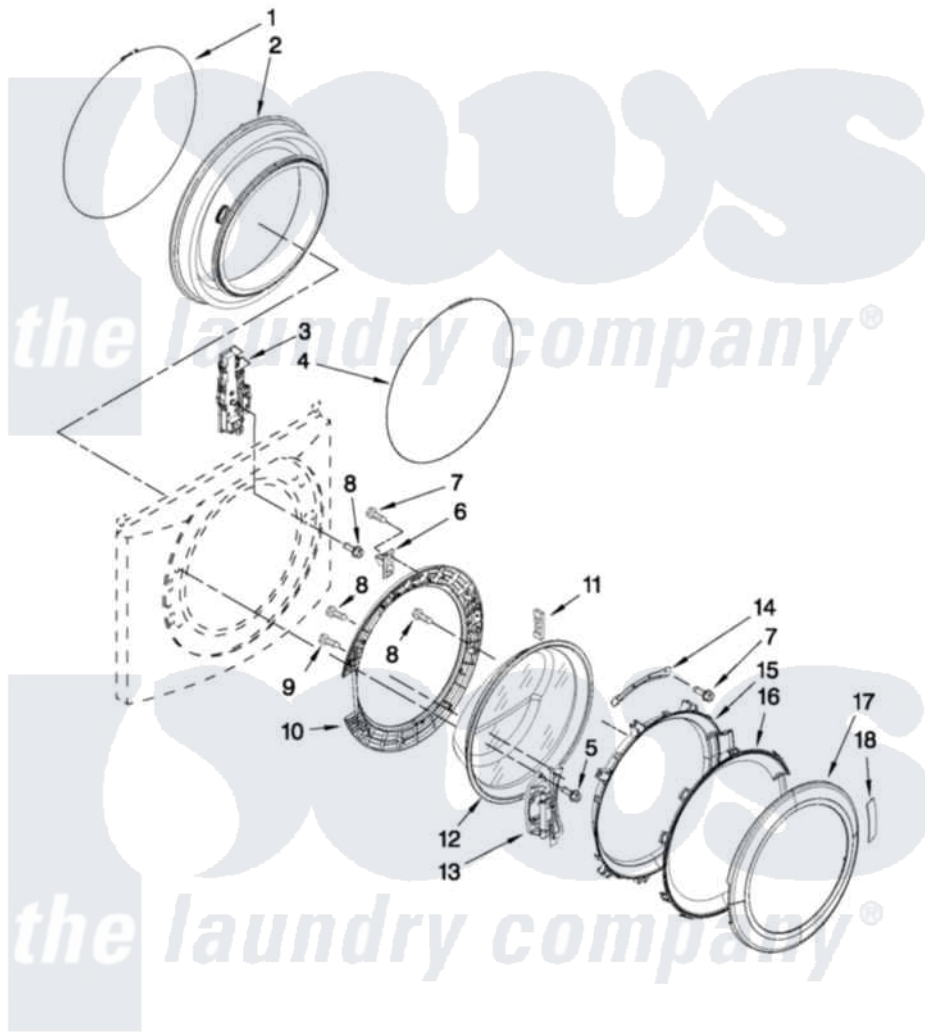

Whirlpool WFW9750WW02 02 - DOOR AND LATCH PARTS

DOOR AND LATCH PARTS

For Models: WFW9750WW02, WFW9750WR02, WFW9750WL02
(White) (Red) (Mercury Silver)

W10411874

FOR ORDERING INFORMATION REFER TO PARTS PRICE LIST

3

Whirlpool [Residential Whirlpool WFW9750WW02 Washer Parts](#) Parts Diagram 02 - DOOR AND LATCH PARTS
Click on the part number to view part

Item	Original Part Number	Replaced By	Status	Part Description
1	8182210			Clamp, Bellow
2	8182119			Bellow
3	8183270			Lock, Door
4	8182211			Clamp, Bellow To Front Panel
5	W10313165			Screw
6	W10217552			Hook, Door
7	8181758	8182214		Screw
8	8181661			Screw, Actuator
9	8181660			Screw
10	8183195			Frame, Door Back Support
11	W10128586			Clamp, Glass Support
12	8181655			Glass, Door
13	8183202			Hinge, Door
14	W10295703			Clamp, Glass
15	8183256			Frame, Door Front Support
16	W10248071	W10153278		Screen, Door