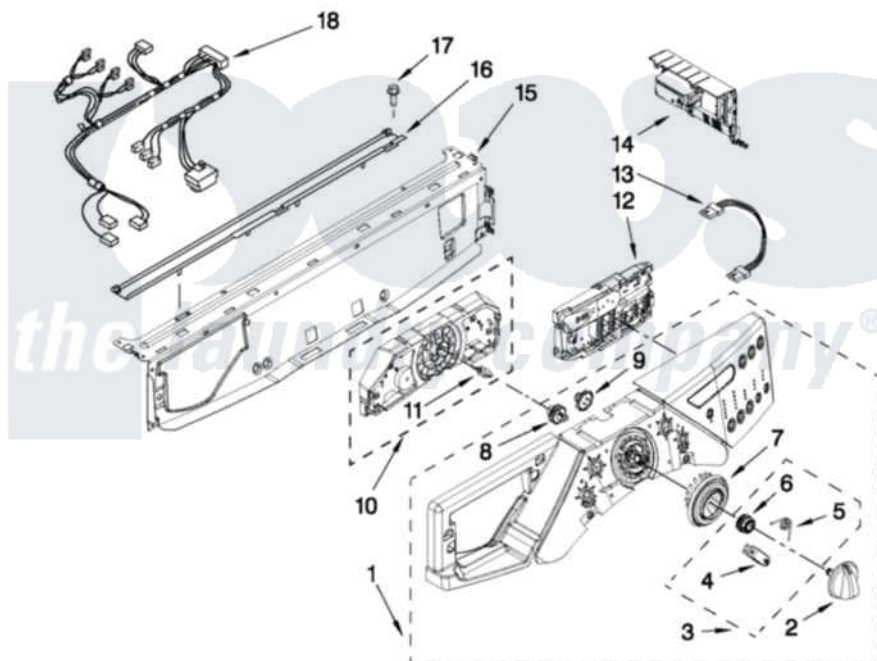

Whirlpool WFW9750WW02 03 - CONTROL PANEL PARTS

CONTROL PANEL PARTS

For Models: WFW9750WW02, WFW9750WR02, WFW9750WL02
(White) (Red) (Mercury Silver)

FOR ORDERING INFORMATION REFER TO PARTS PRICE LIST

4

W10411874

Whirlpool Residential Whirlpool WFW9750WW02 Washer Parts Parts Diagram 03 - CONTROL PANEL PARTS

[Click on the part number to view part](#)

Item	Original Part Number	Replaced By	Status	Part Description
1	W10283368			Panel, Control
"	W10283370			Panel, Control
"	W10283372			Panel, Control
2	W10190685			Knob, Control
3	W10133927			Wheel, Detent Kit
4	W10131661	W10133927		Wheel, Detent Kit
5	W10131377	W10133927		Wheel, Detent Kit
6	W10131378	W10133927		Wheel, Detent Kit
7	W10131376	W10012410		Knob, Light Ring
8	W10131381			Wheel, Encoder
9	W10131382	W10012440		Retainer-Snap
10	W10283460			User Interface, Center
11	8183177			Adapter, Encoder Wheel
12	W10391441			User Interface, Right
13	W10283465			Harness, Wiring
14	W10390819			Microcomputer, Machine Control

15	8183203	W10059240	Brace, Front Top
16	8183204		Channel, Water
17	8181756	488729	Screw
18	W10283457		Harness, Wiring