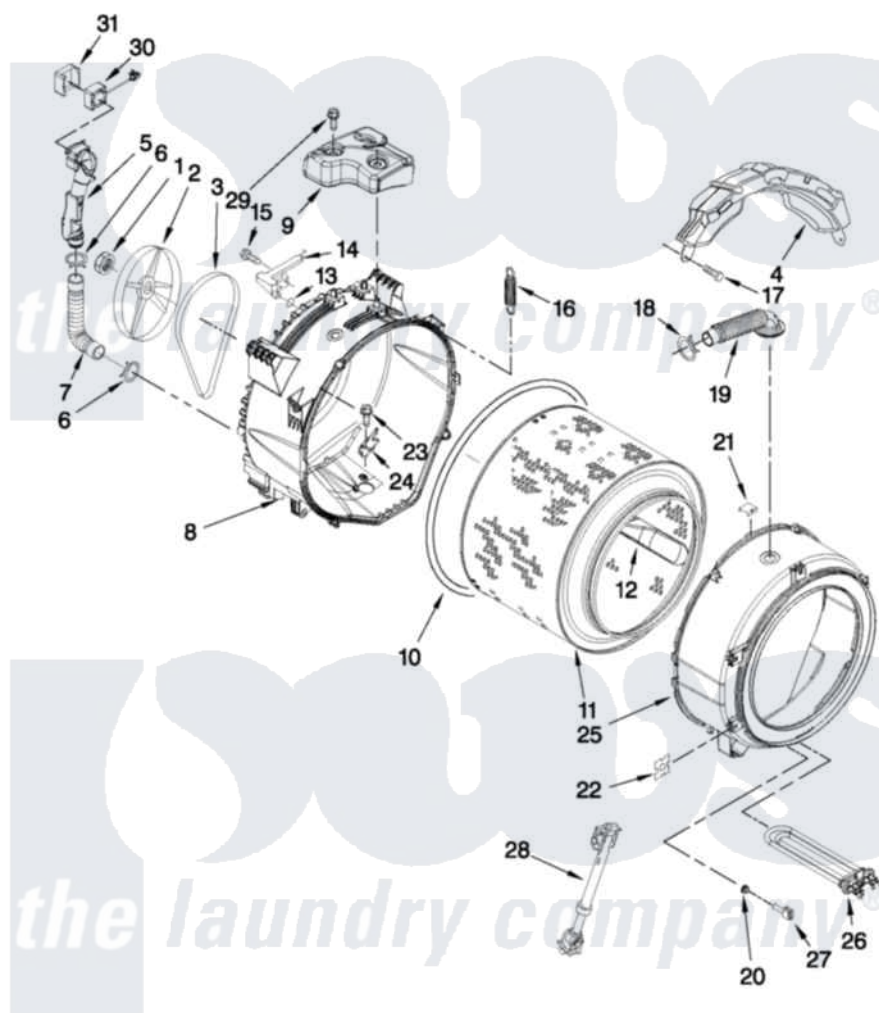

Whirlpool WFW9750WW02 05 - TUB AND BASKET PARTS

TUB AND BASKET PARTS

For Models: WFW9750WW02, WFW9750WR02, WFW9750WL02
(White) (Red) (Mercury Silver)

W10411874

FOR ORDERING INFORMATION REFER TO PARTS PRICE LIST

7

Whirlpool [Residential Whirlpool WFW9750WW02 Washer Parts](#) Parts Diagram 05 - TUB AND BASKET PARTS
Click on the part number to view part

Item	Original Part Number	Replaced By	Status	Part Description
1	W10283361			Nut, Pulley
2	8182650			Pulley
3	8181670	W10388414		Belt
4	W10326457			Counterweight, Front
5	W10283265			Pipe, Ventilation
6	W10208156			Clamp
7	8181743			Hose, Exhaust
8	W10283358	W10290562		Tub-Outer
9	W10326456			Counterweight, Rear
10	8181673			Gasket, Tub
11	W10283352			Basket, Complete
12	W10283356			Baffle, Tub
13	W10250553			O-Ring, Air Trap
14	8181731			Airtrap
15	8181785			Screw
16	8182814			Spring, Suspension

17	8181647	W10182109	Screw-Kit
18	8181742	3367052	Clamp, Hose
19	8183187	8540015	Hose, Exhaust
20	8181829		Seal, Rubber
21	8181667	8540092	Clamp, Tub
22	8182512		Nut, Push-In
23	8182214		Screw
24	W10250558		Bracket, Heater Support
25	W10250568	W10250762	Tub-Outer
26	W10249844		Heater-Steamer
27	8181705		Ntc
28	8182812		Shock Absorber
29	W10283359		Screw, Rear Counterweight
30	W10283362		Fan, Active Ventilation
31	W10283366		Support, Ventilation Fan