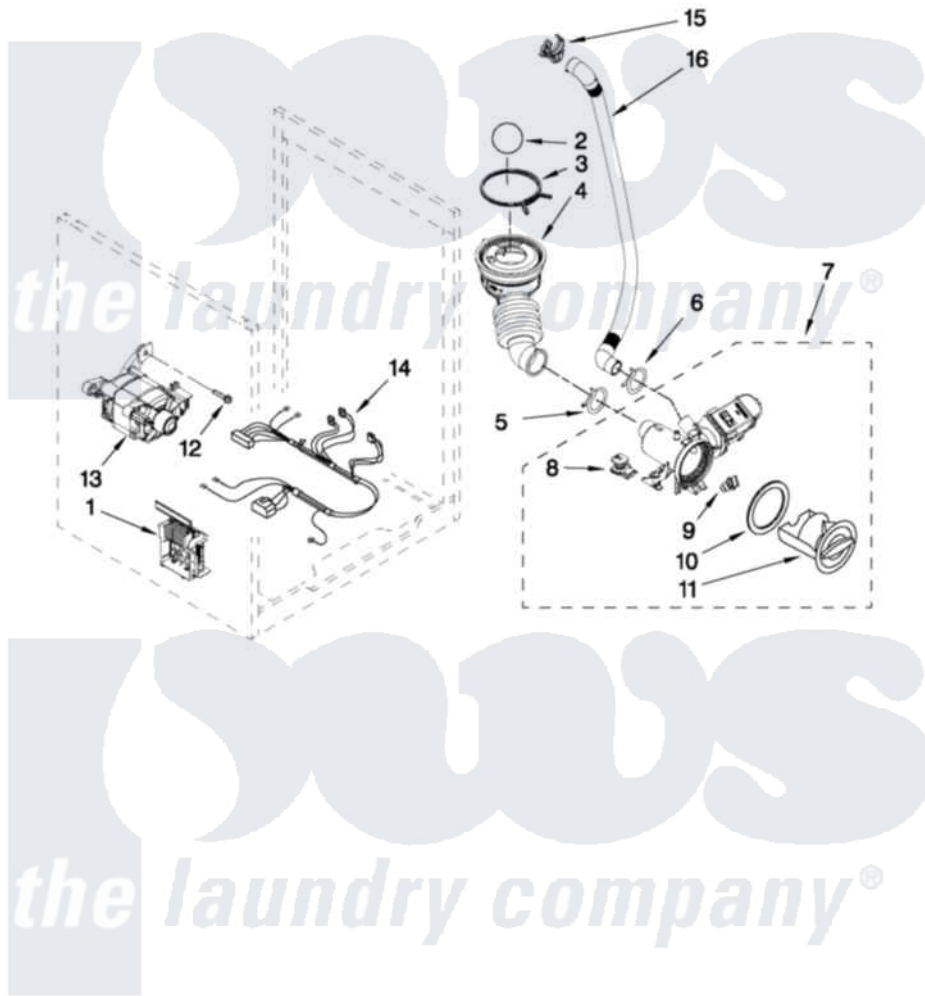

Whirlpool WFW9750WW02 06 - PUMP AND MOTOR PARTS

PUMP AND MOTOR PARTS

For Models: WFW9750WW02, WFW9750WR02, WFW9750WL02
(White) (Red) (Mercury Silver)

FOR ORDERING INFORMATION REFER TO PARTS PRICE LIST

W10411874

9

Whirlpool [Residential Whirlpool WFW9750WW02 Washer Parts](#) Parts Diagram 06 - PUMP AND MOTOR PARTS

[Click on the part number to view part](#)

Item	Original Part Number	Replaced By	Status	Part Description
1	8183196			Motor Control Unit
2	W10121657			Ball
3	8181734	696392		Hose Clamp
4	8181732			Hose, Tub To Pump
5	8181753	285655		Clamp, Hose
6	8181752	3367052		Clamp, Hose
7	8182819	280187		Pump-Water
8	W10338326			Grommet, Damper
9	8182816			Grommet, Damper
10	8181736			Seal, Filter Cap
11	8183027			Cap, Filter
12	W10128585			Bolt, Motor
13	8182793			Motor, Drive
14	W10189680			Harness, Motor
15	8182209			Retainer, Drain Hose
16	8181740	W10003250		Hose, Drain-Inner