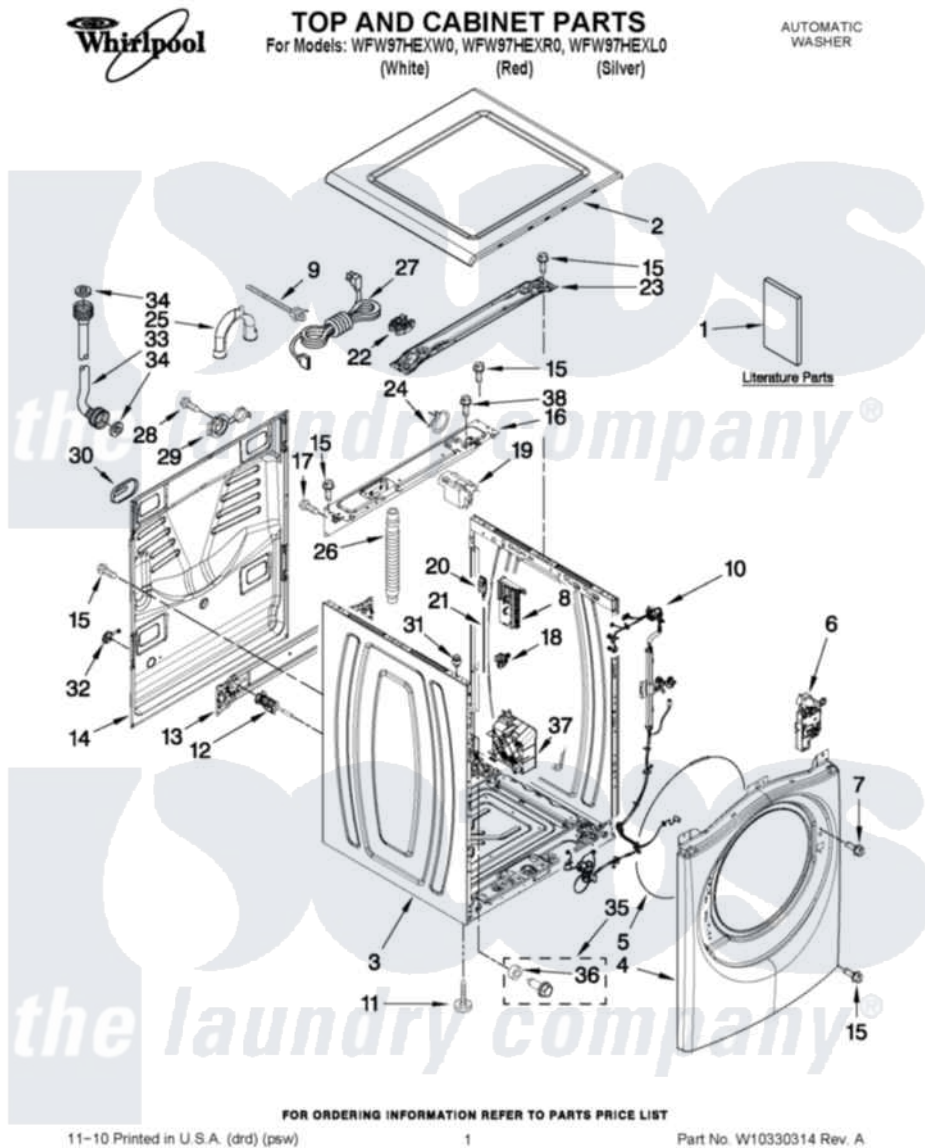

Whirlpool WFW97HEXL0 01 - TOP AND CABINET PARTS

Whirlpool [Residential Whirlpool WFW97HEXL0 Washer Parts](#) Parts Diagram 01 - TOP AND CABINET PARTS
 Click on the part number to view part

Item	Original Part Number	Replaced By	Status	Part Description
1	W10254447		Not Available	INSTALLATION INSTRUCTIONS (ENGLISH/FRENCH)
"	W10254421		Not Available	USE & CARE GUIDE
"	W10254428		Not Available	TECH SHEET
"	W10254470		Not Available	FEATURE BOOKLET
"	W10254433		Not Available	ENERGY GUIDE
2	W10208373			Top
"	W10337799			Top
"	W10316283			Top
3	W10237487	W10441110		Cabinet
"	W10337793			Cabinet
"	W10316281			Cabinet
4	W10208193			Panel, Front
"	W10337800	W10441112		Panel
"	W10316293			Panel, Front
5	W10237503			Retainer, Bellow To Front

5	W10237503		Panel
6	W10306374		Lock, Door
7	8540282	8181661	Screw, Actuator
8	W10292620	W10389927	Control-Elec
9	W10339879		Tie, Cable
10	W10271986		Harness, Wiring
11	8563585		Leveling Foot And Nut
12	W10271590	W10498442	Bolt
13	W10237498		Brace, Transport
14	W10237492		Panel, Rear
15	W10142290		Screw, 8-18 X 5/16
16	W10237495		Brace, Rear
17	W10305097		Screw, M4.1-1.8 X 57
18	W10181028		Clip, Pressure Switch Hose
19	W10326464		Filter, Interference
20	W10312527		Switch, Analog Pressure Sensor
21	W10251962		Hose, Pressure Switch
22	W10245452		Retainer, Spring
23	W10237490		Brace, Top
24	356138		Clamp, Hose
25	W10280024		U-Bend, Drain Hose
26	W10267638		Hose, Drain
27	W10326100	W10434975	Cord, Power
28	3351614		Screw, Gearcase Cover Mounting
29	W10275820		Cover, Power Cord- Transport
30	8182700	8540268	Cover, Transport
31	W10208380		Screw, Bush Assembly
32	W10304004		Cover, Power Cord
33	W10194208	89503	Hose-Inlet
"	8571378	89503	Hose-Inlet
34	W10242307	16123	Washer Inlet-Hose Miscellaneous Parts Must be Ordered Separately.
35	W10298211		Stud Assembly, Front Panel
36	W10323182		Spacer, Front Panel
37	W10245123	W10374126	Motor Control Unit
38	8540329		Screw, 8-18 X 7/16