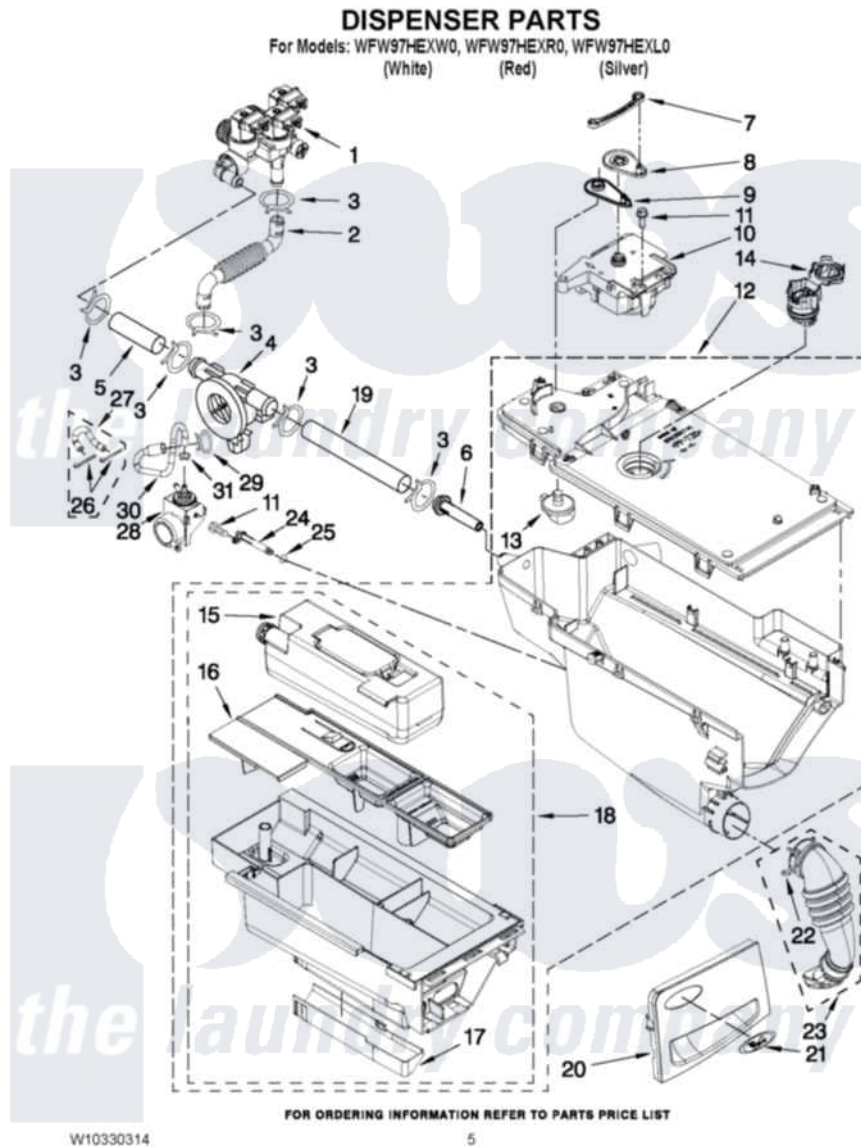

# Whirlpool WFW97HEXL0 04 - DISPENSER PARTS

Whirlpool Residential Whirlpool WFW97HEXL0 Washer Parts Parts Diagram 04 - DISPENSER PARTS  
Click on the part number to view part

Item	Original Part Number	Replaced By	Status	Part Description
1	<a href="#">W10247306</a>			Valve, Inlet
2	<a href="#">W10239949</a>			Hose, Inlet Valve To Active Vent
3	370450	<a href="#">596669</a>		Clamp, Manifold
4	8181696	<a href="#">W10110225</a>		Flowmeter
5	<a href="#">W10239935</a>			Hose, Inlet Valve To Flowmeter
6	<a href="#">8183181</a>			Nozzle, Inlet
7	<a href="#">8183183</a>			Lever, Water Distribution
8	W10003190	<a href="#">8183184</a>		Cam, Actuator
9	<a href="#">W10183517</a>			Lever, Water Distribution
10	W10163975	<a href="#">W10352973</a>		Actuator
11	8540282	<a href="#">8181661</a>		Screw, Actuator
12	<a href="#">W10327072</a>			Housing, Minibulk Dispenser Assembly
13	W10003110	<a href="#">8181712</a>		Nozzle, Distribution
14	<a href="#">W10306690</a>			Sensor-Magnetic, Angular

15	W10250743	<a href="#">W10250743A</a>	Minibulk Dispenser Cartridge
16	<a href="#">W10256661</a>		Siphon, Bleach/Softener
17	W10003140	<a href="#">8183179</a>	Cover, Detergent Drawer
18	<a href="#">W10250742</a>		Drawer, Detergent
19	<a href="#">W10239936</a>		Hose, Flowmeter To Dispenser
20	<a href="#">W10299862</a>		Handle, Dispenser Drawer
"	<a href="#">W10316367</a>		Handle, Dispenser Drawer
"	<a href="#">W10327021</a>		Handle, Dispenser Drawer
21	W10117943	<a href="#">8303811</a>	Badge, Assembly
22	<a href="#">W10239910</a>		Clamp, Hose
23	<a href="#">W10239966</a>		Hose, Dispenser To Bellow
24	<a href="#">W10250730</a>		Tube, Siphon- Dock-Minibulk
25	<a href="#">W10250731</a>		O-Ring
26	<a href="#">W10334336</a>		Cable Tie
27	<a href="#">W10268381</a>		Hose, Tube To Pump
28	<a href="#">W10250734</a>		Pump, Metering
29	W10096851	<a href="#">596669</a>	Clamp, Manifold
30	<a href="#">W10268382</a>		Hose, Pump To Dispenser
31	<a href="#">W10292700</a>		Clamp, Hose