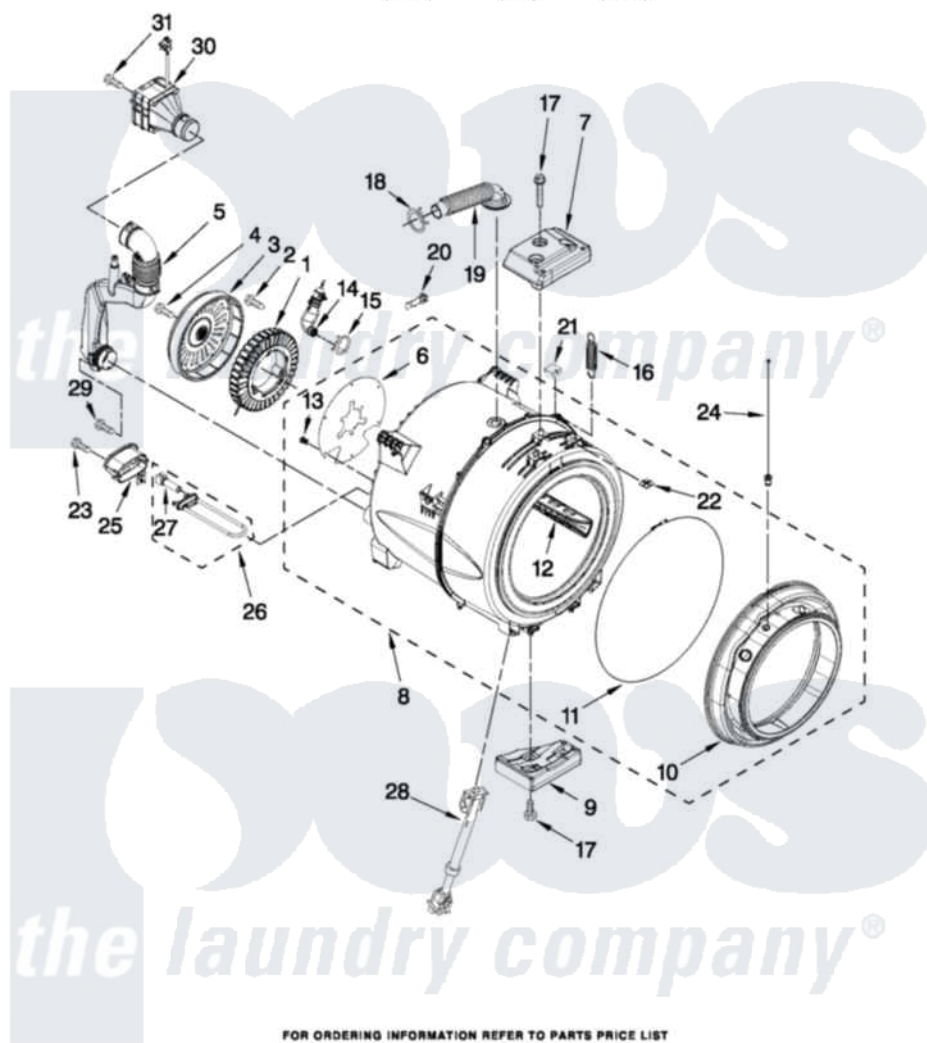

Whirlpool WFW97HEXL0 05 - TUB AND BASKET PARTS

TUB AND BASKET PARTS

For Models: WFW97HEXW0, WFW97HEXR0, WFW97HEXL0
(White) (Red) (Silver)

W10330314

FOR ORDERING INFORMATION REFER TO PARTS PRICE LIST

7

Whirlpool [Residential Whirlpool WFW97HEXL0 Washer Parts](#) Parts Diagram 05 - TUB AND BASKET PARTS
Click on the part number to view part

Item	Original Part Number	Replaced By	Status	Part Description
1	W10213978	W10365754		Stator
2	W10253476			Screw, Stator Mounting
3	W10213980	W10365755		Rotor
4	W10253477			Screw, Rotor Mounting
5	W10261582			Pipe, Ventilation Assembly
6	W10267637			Shield, Motor
7	W10253014			Counterweight, Top
8	W10270244	W10434231		Tub-Outer
9	W10237535			Counterweight, Bottom
10	W10237493			Bellow
11	W10237502			Retainer, Bellow To Tub
12	W10292810			Baffle, Tub
13	W10273613			Retainer, Push In
14	W10260500			Airtrap Assembly
15	371499			Clamp, Hose
16	W10249487	W10365757		Spring

17	W10261496		Screw, Counterweight
18	W10273033		Clamp, Hose
19	8540015		Hose, Exhaust
20	W10316388		Clip, Harness Diverter
21	8540092		Clamp, Tub
22	8540072	8182512	Nut, Push-In
23	9740848		Screw, Mixing Valve Mounting
24	W10272847		Light, Led Assembly
25	W10318155		Shield, Heater
26	W10253993	8182666	Element, Heating
27	8181705		Ntc
28	W10261492		Shock Absorber
29	W10306501		Screw, M4.1-1.8 X 16.5C
30	W10261587		Fan, Ventilation Assembly
31	W10305097		Screw, M4.1-1.8 X 57