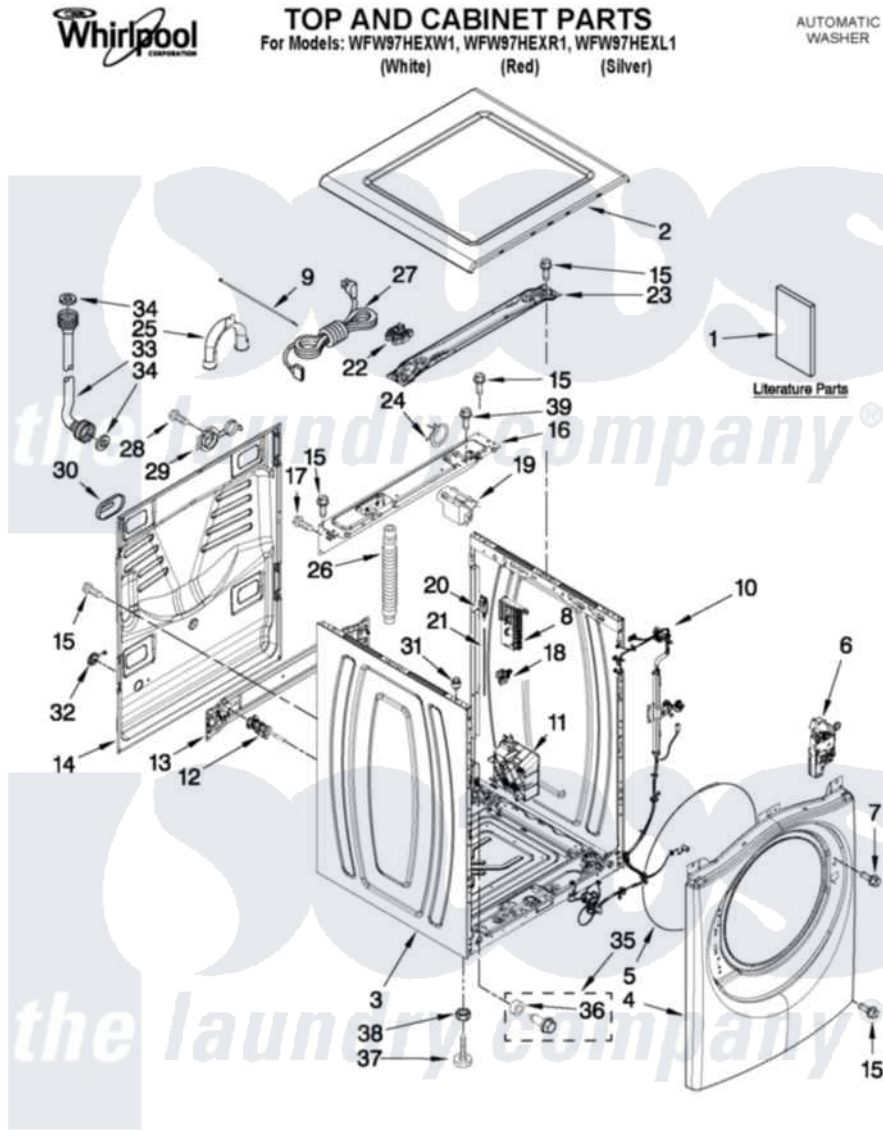

Whirlpool WFW97HEXL1 01 - TOP AND CABINET PARTS

8-11 Printed in U.S.A. (drd) (psw) 1 Part No. W10369474 Rev. A

Whirlpool Residential Whirlpool WFW97HEXL1 Washer Parts Parts Diagram 01 - TOP AND CABINET PARTS
 Click on the part number to view part

4	W10208193		Panel, Front
"	W10337800	W10441112	Panel
"	W10316293		Panel, Front
5	W10237503		Retainer, Bellow To Front Panel
6	W10306374		Lock, Door
7	8540282	8181661	Screw, Actuator
8	W10292620	W10389927	Control-Elec
9	W10339879		Tie, Cable
10	W10271986		Harness, Wiring
11	W10374126		Motor Control Unit
12	W10271590	W10498442	Bolt
13	W10237498		Brace, Transport
14	W10237492		Panel, Rear
15	W10142290		Screw, 8-18 X 5/16
16	W10354386		Brace, Rear
17	W10305097		Screw, M4.1-1.8 X 57
18	W10181028		Clip, Pressure Switch Hose
19	W10326464		Filter, Interference
20	W10312527		Switch, Analog Pressure Sensor
21	W10251962		Hose, Pressure Switch
22	W10245452		Retainer, Spring
23	W10237490		Brace, Top
24	356138		Clamp, Hose
25	W10280024		U-Bend, Drain Hose
26	W10267638		Hose, Drain
27	W10326100	W10434975	Cord, Power
28	3351614		Screw, Gearcase Cover Mounting
29	W10275820		Cover, Power Cord- Transport
30	8182700	8540268	Cover, Transport
31	W10208380		Screw, Bush Assembly
32	W10304004		Cover, Power Cord
33	W10194208	89503	Hose-Inlet
"	8571378	89503	Hose-Inlet
34	W10242307	16123	Washer Inlet-Hose Miscellaneous Parts Must be Ordered Separately.
35	W10298211		Stud Assembly, Front Panel
36	W10323182		Spacer, Front Panel
37	W10001130		Foot, Leveling
38	3359452		Nut, Lock
39	8540329		Screw, 8-18 X 7/16