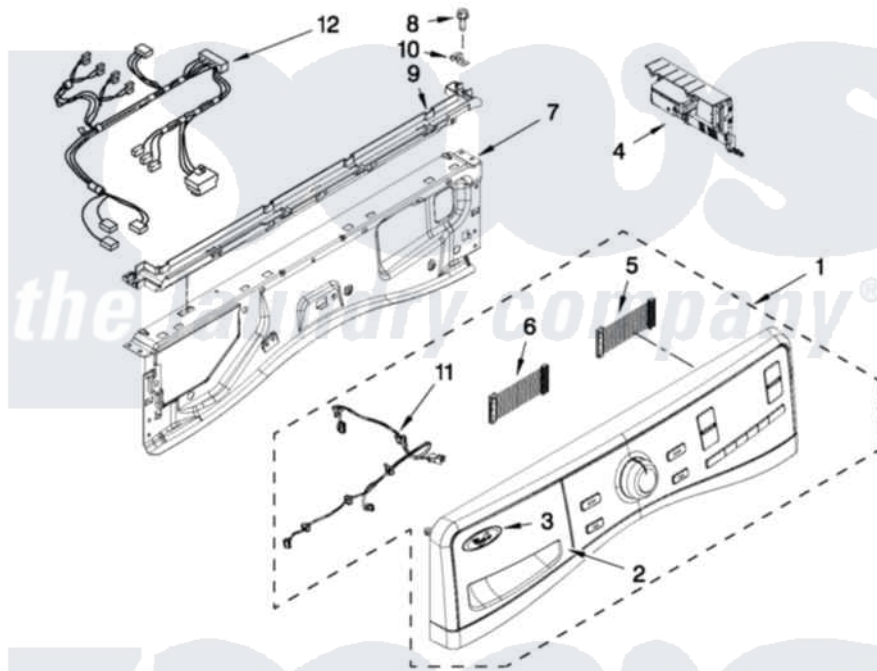

Whirlpool WFW97HEXL1 03 - CONTROL PANEL PARTS

CONTROL PANEL PARTS

For Models: WFW97HEXW1, WFW97HEXR1, WFW97HEXL1
(White) (Red) (Silver)

FOR ORDERING INFORMATION REFER TO PARTS PRICE LIST

4

W10369474

Whirlpool [Residential Whirlpool WFW97HEXL1 Washer Parts](#) Parts Diagram 03 - CONTROL PANEL PARTS
Click on the part number to view part

Item	Original Part Number	Replaced By	Status	Part Description
1	W10369394			Console Asssmbly
"	W10369396			Console Asssmbly
"	W10369395			Console Asssmbly
2	W10299862			Handle, Dispenser Drawer
"	W10316367			Handle, Dispenser Drawer
"	W10327021			Handle, Dispenser Drawer
3	W10117943	8303811		Badge, Assmblly
4	W10388204	W10406634		Control Unit, Central
5	W10267937			Harness, Jumper
6	W10267938			Harness, UI Jumper
7	W10208197			Bracket, Console
8	W10142290			Screw, 8-18 X 5/16
9	W10317570			Water Channel
10	W10317566			Spring, Clip Water Channel
11	W10271988			Harness, Main UI
12	W10271981			Harness, Wiring