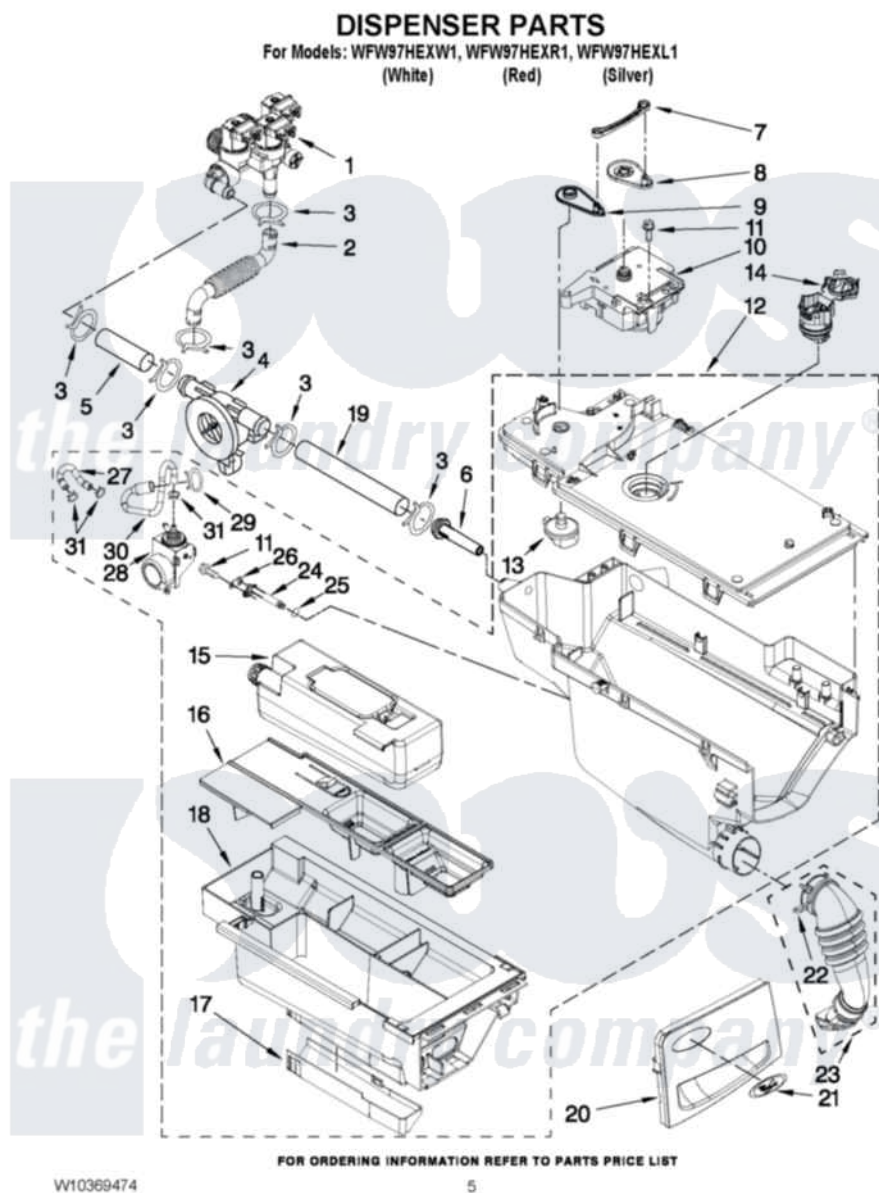

Whirlpool WFW97HEXL1 04 - DISPENSER PARTS

Whirlpool [Residential Whirlpool WFW97HEXL1 Washer Parts](#) Parts Diagram 04 - DISPENSER PARTS
Click on the part number to view part

Item	Original Part Number	Replaced By	Status	Part Description
1	W10247306			Valve, Inlet
2	W10239949			Hose, Inlet Valve To Active Vent
3	370450	596669		Clamp, Manifold
4	8181696	W10110225		Flowmeter
5	W10239935			Hose, Inlet Valve To Flowmeter
6	8183181			Nozzle, Inlet
7	8183183			Lever, Water Distribution
8	W10003190	8183184		Cam, Actuator
9	W10183517			Lever, Water Distribution
10	W10163975	W10352973		Actuator
11	8540282	8181661		Screw, Actuator
12	W10351801			Housing, Minibulk Dispenser Assembly
13	W10003110	8181712		Nozzle, Distribution
14	W10306690			Sensor-Magnetic, Angular

15	W10250743	W10250743A	Minibulk Dispenser Cartridge
16	W10256661		Siphon, Bleach/Softener
17	W10003140	8183179	Cover, Detergent Drawer
18	W10250723		Drawer, Detergent
19	W10239936		Hose, Flowmeter To Dispenser
20	W10299862		Handle, Dispenser Drawer
"	W10316367		Handle, Dispenser Drawer
"	W10327021		Handle, Dispenser Drawer
21	W10117943	8303811	Badge, Assembly
22	W10239910		Clamp, Hose
23	W10239966		Hose, Dispenser To Bellow
24	W10250730		Tube, Siphon- Dock-Minibulk
25	W10250731		O-Ring
26	W10376678		Washer, Siphon Tube
27	W10268381		Hose, Tube To Pump
28	W10250734		Pump, Metering
29	W10096851	596669	Clamp, Manifold
30	W10268382		Hose, Pump To Dispenser
31	W10292700		Clamp, Hose