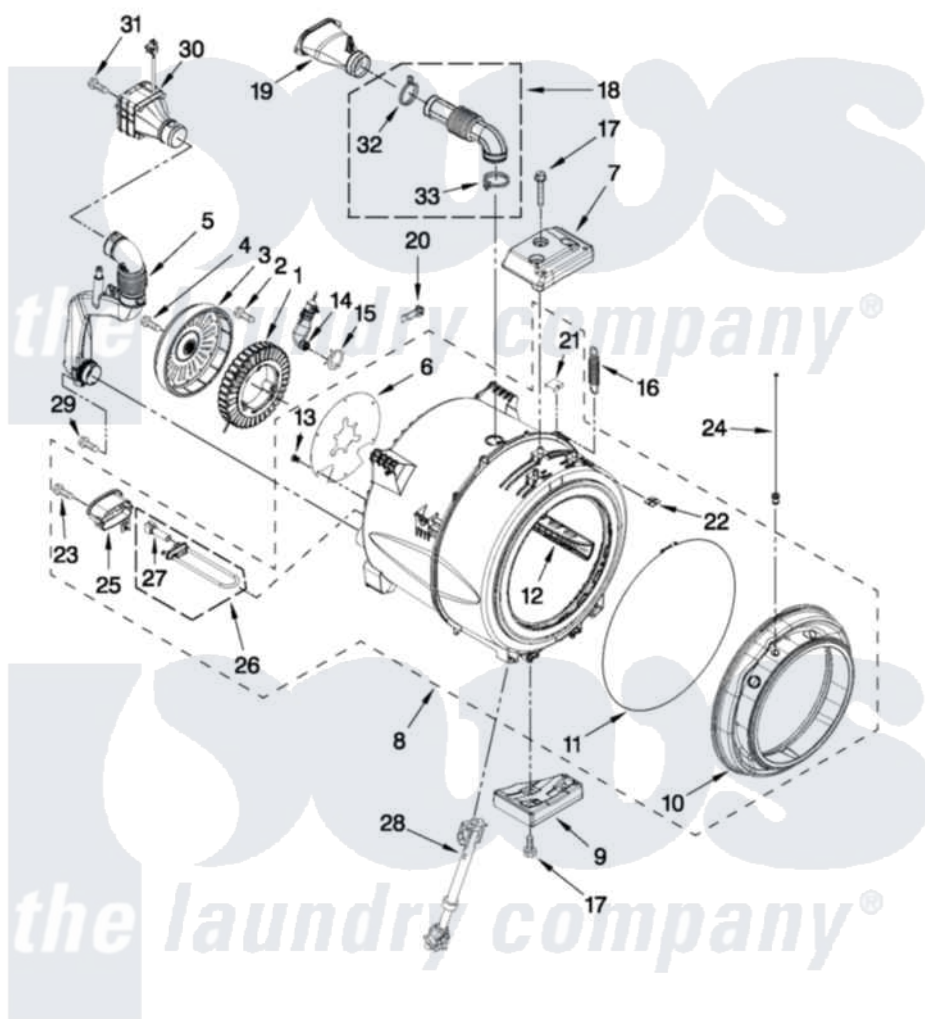

Whirlpool WFW97HEXL1 05 - TUB AND BASKET PARTS

TUB AND BASKET PARTS

For Models: WFW97HEXW1, WFW97HEXR1, WFW97HEXL1
(White) (Red) (Silver)

FOR ORDERING INFORMATION REFER TO PARTS PRICE LIST

W10369474

7

Whirlpool Residential Whirlpool WFW97HEXL1 Washer Parts Parts Diagram 05 - TUB AND BASKET PARTS
Click on the part number to view part

Item	Original Part Number	Replaced By	Status	Part Description
1	W10213978	W10365754		Stator
2	W10253476			Screw, Stator Mounting
3	W10213980	W10365755		Rotor
4	W10253477			Screw, Rotor Mounting
5	W10261582			Pipe, Ventilation Assembly
6	W10267637			Shield, Motor
7	W10253014			Counterweight, Top
8	W10355147	W10409998		Tub-Outer
9	W10237535			Counterweight, Bottom
10	W10237499			Bellow
11	W10237502			Retainer, Bellow To Tub
12	W10292810			Baffle, Tub
13	W10273613			Retainer, Push In
14	W10260500			Airtrap Assembly
15	371499			Clamp, Hose
16	W10249487	W10365757		Spring

17	W10261496		Screw, Counterweight
18	W10352811		Vent-Hose Coupling Assembly
19	W10352818		Vent Tube And Cover
20	W10316388		Clip, Harness Diverter
21	8540092		Clamp, Tub
22	8540072	8182512	Nut, Push-In
23	9740848		Screw, Mixing Valve Mounting
24	W10272847		Light, Led Assembly
25	W10318155		Shield, Heater
26	W10253993	8182666	Element, Heating
27	8181705		Ntc
28	W10261492		Shock Absorber
29	W10306501		Screw, M4.1-1.8 X 16.5C
30	W10261587		Fan, Ventilation Assembly
31	W10305097		Screw, M4.1-1.8 X 57
32	W10273034		Clamp, Vent Hose
33	W10353599		Clamp, Hose