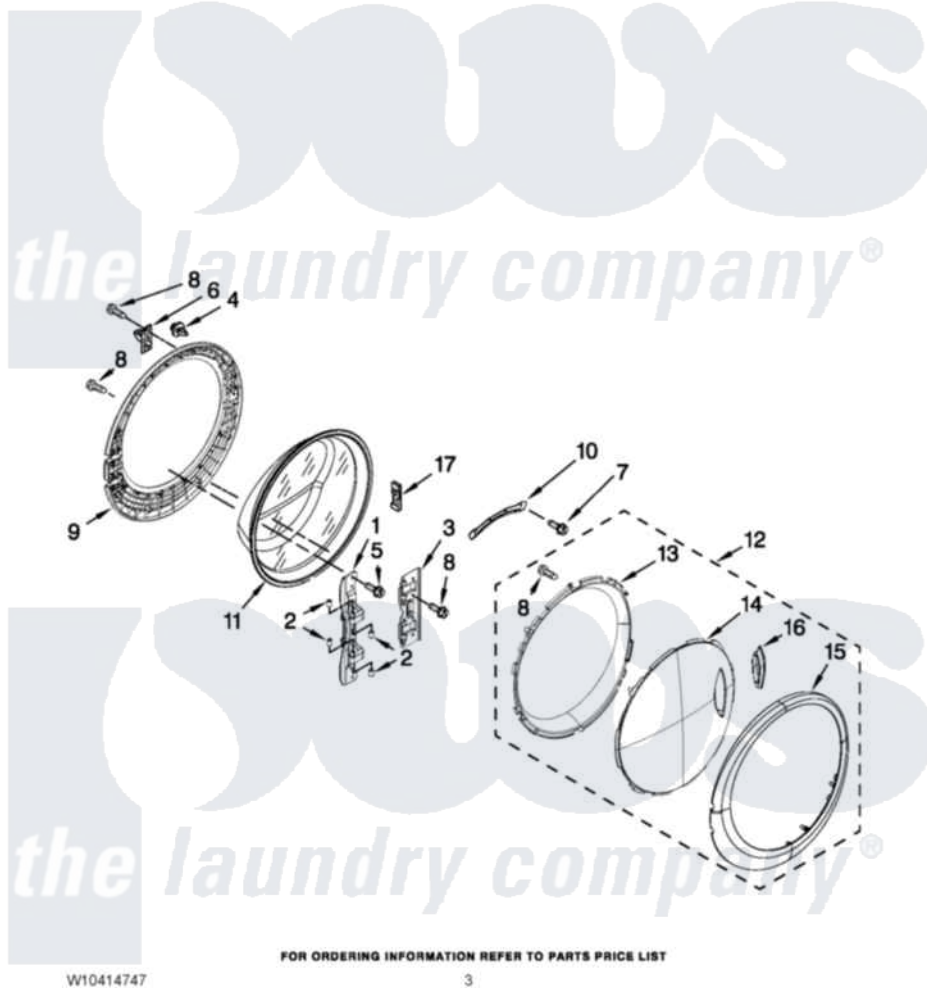

# Whirlpool WFW97HEXL2 02 - DOOR PARTS

## DOOR PARTS

For Models: WFW97HEXW2, WFW97HEXR2, WFW97HEXL2  
(White) (Red) (Silver)

W10414747

FOR ORDERING INFORMATION REFER TO PARTS PRICE LIST

3

Whirlpool [Residential Whirlpool WFW97HEXL2 Washer Parts](#) Parts Diagram 02 - DOOR PARTS  
Click on the part number to view part

Item	Original Part Number	Replaced By	Status	Part Description
1	<a href="#">W10208415</a>			Hinge Base
2	<a href="#">W10208398</a>			Cap, Hinge
3	<a href="#">W10208419</a>			Plate, Hinge Retainer
4	<a href="#">8572266</a>			Bumper, Door
5	<a href="#">W10288126</a>			Screw, 10-32 X 1/2
6	8183198	<a href="#">W10217552</a>		Hook, Door
7	8540513	<a href="#">8182214</a>		Screw
8	<a href="#">8534022</a>			Screw, 8-18 X 1/16
9	<a href="#">W10208275</a>			Frame, Door Back Support
10	W10003440	<a href="#">W10295703</a>		Clamp, Glass
11	<a href="#">W10208263</a>			Glass, Door
12	<a href="#">W10208408</a>			Door, Outer Assembly
13	<a href="#">W10208269</a>			Frame, Door Front Support
14	<a href="#">W10208270</a>			Door, Outer Screen
15	<a href="#">W10208410</a>			Trim Ring, Outer Door
16	<a href="#">W10208411</a>			Handle, Door