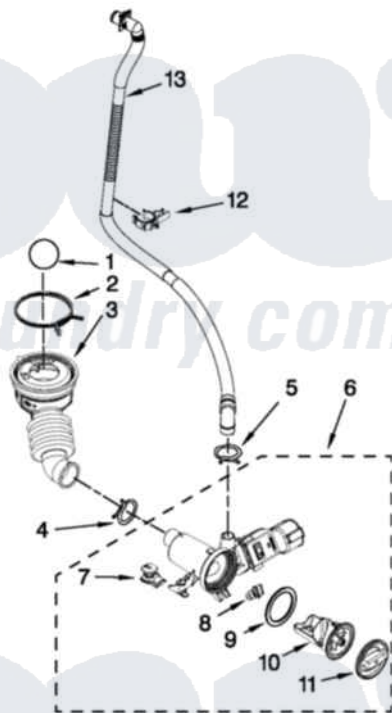

# Whirlpool WFW97HEXL2 06 - PUMP PARTS

## PUMP PARTS

For Models: WFW97HEXW2, WFW97HEXR2, WFW97HEXL2  
(White) (Red) (Silver)

FOR ORDERING INFORMATION REFER TO PARTS PRICE LIST

W10414747

9

Whirlpool [Residential Whirlpool WFW97HEXL2 Washer Parts](#) Parts Diagram 06 - PUMP PARTS

[Click on the part number to view part](#)

Item	Original Part Number	Replaced By	Status	Part Description
1	W10003330	<a href="#">W10121657</a>		Ball
2	8181734	<a href="#">696392</a>		Hose Clamp
3	<a href="#">W10241029</a>			Hose, Tub To Pump
4	<a href="#">W10273036</a>			Clamp, Hose
5	<a href="#">356138</a>			Clamp, Hose
6	<a href="#">W10241025</a>			Pump
7	<a href="#">W10338326</a>			Grommet, Damper
8	<a href="#">8182816</a>			Grommet, Damper
9	<a href="#">8181736</a>			Seal, Filter Cap
10	<a href="#">W10241027</a>			Filter, Pump
11	<a href="#">W10338322</a>			Cap, Filter
12	<a href="#">W10241034</a>			Retainer, Drain Hose
13	<a href="#">W10267642</a>			Drain Hose