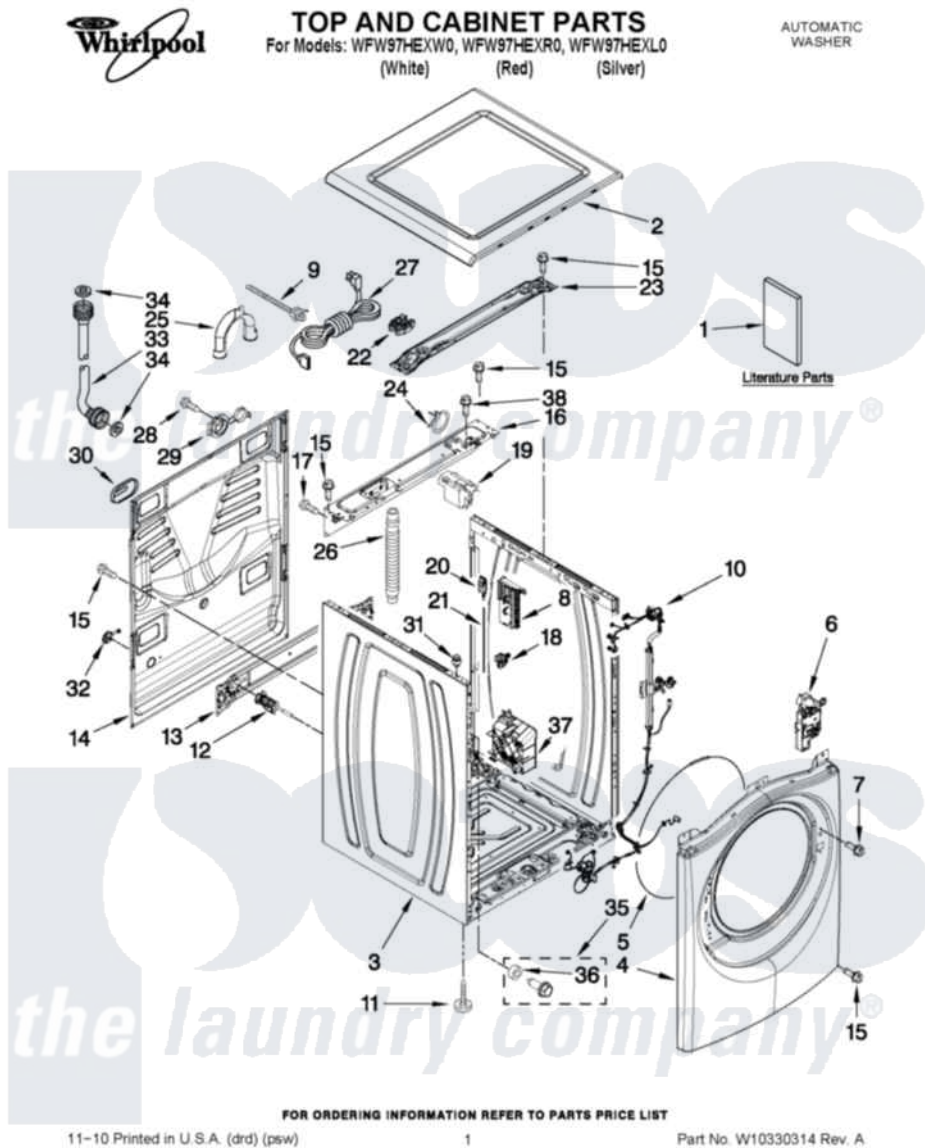

# Whirlpool WFW97HEXR0 01 - TOP AND CABINET PARTS

Whirlpool Residential Whirlpool WFW97HEXR0 Washer Parts Parts Diagram 01 - TOP AND CABINET PARTS  
 Click on the part number to view part

Item	Original Part Number	Replaced By	Status	Part Description
1	W10254447		Not Available	INSTALLATION INSTRUCTIONS (ENGLISH/FRENCH)
"	W10254421		Not Available	USE & CARE GUIDE
"	W10254428		Not Available	TECH SHEET
"	W10254470		Not Available	FEATURE BOOKLET
"	W10254433		Not Available	ENERGY GUIDE
2	<a href="#">W10208373</a>			Top
"	<a href="#">W10337799</a>			Top
"	<a href="#">W10316283</a>			Top
3	W10237487	<a href="#">W10441110</a>		Cabinet
"	<a href="#">W10337793</a>			Cabinet
"	<a href="#">W10316281</a>			Cabinet
4	<a href="#">W10208193</a>			Panel, Front
"	W10337800	<a href="#">W10441112</a>		Panel
"	<a href="#">W10316293</a>			Panel, Front
5	<a href="#">W10237503</a>			Retainer, Bellow To Front