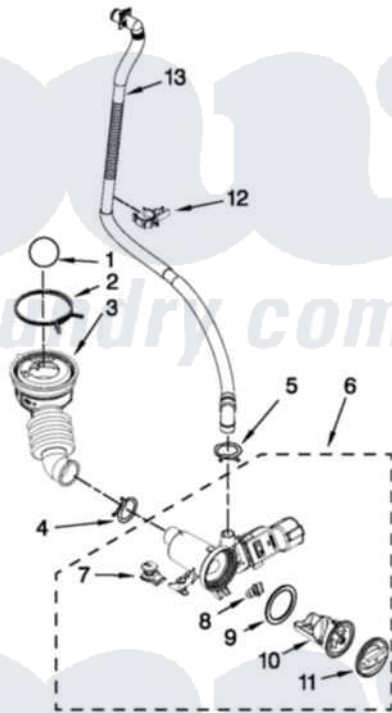

Whirlpool WFW97HEXR2 06 - PUMP PARTS

PUMP PARTS

For Models: WFW97HEXW2, WFW97HEXR2, WFW97HEXL2
(White) (Red) (Silver)

FOR ORDERING INFORMATION REFER TO PARTS PRICE LIST

W10414747

9

Whirlpool [Residential Whirlpool WFW97HEXR2 Washer Parts](#) Parts Diagram 06 - PUMP PARTS
Click on the part number to view part

Item	Original Part Number	Replaced By	Status	Part Description
1	W10003330	W10121657		Ball
2	8181734	696392		Hose Clamp
3	W10241029			Hose, Tub To Pump
4	W10273036			Clamp, Hose
5	356138			Clamp, Hose
6	W10241025			Pump
7	W10338326			Grommet, Damper
8	8182816			Grommet, Damper
9	8181736			Seal, Filter Cap
10	W10241027			Filter, Pump
11	W10338322			Cap, Filter
12	W10241034			Retainer, Drain Hose
13	W10267642			Drain Hose