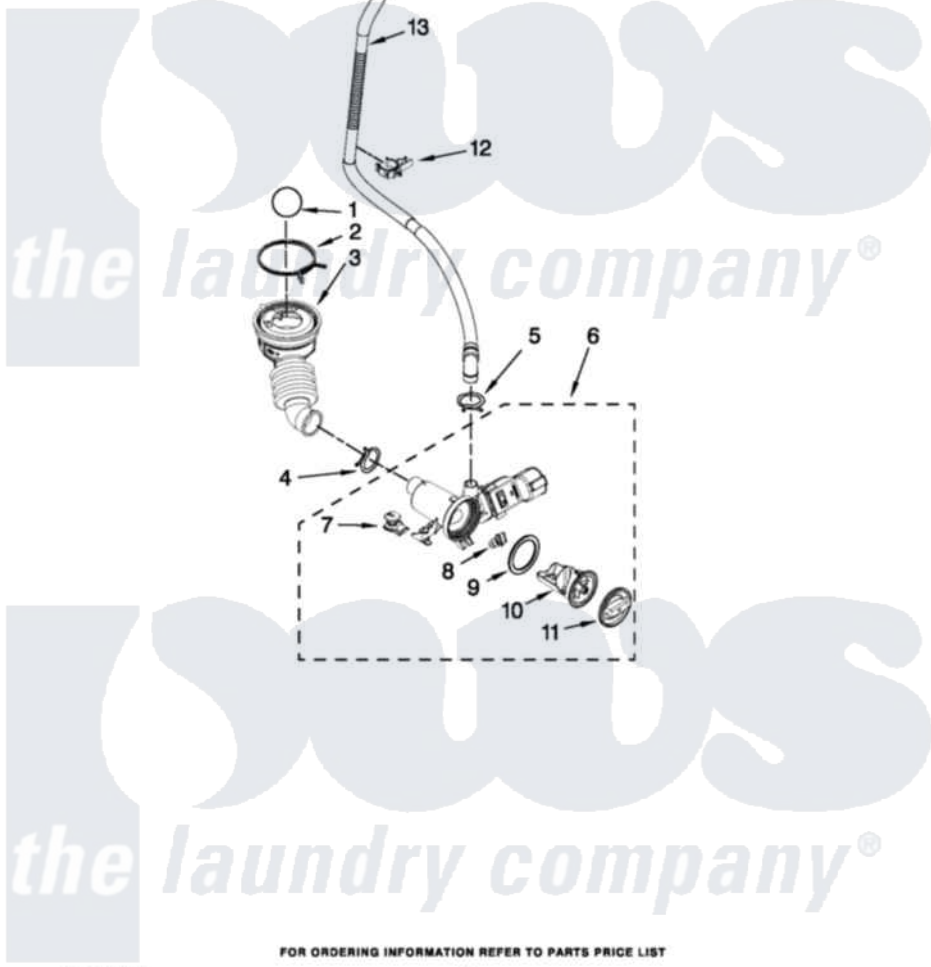

Whirlpool WFW97HEXR2 06 - PUMP PARTS

PUMP PARTS

For Models: WFW97HEXW2, WFW97HEXR2, WFW97HEXL2
(White) (Red) (Silver)

FOR ORDERING INFORMATION REFER TO PARTS PRICE LIST

W10414747

9

Whirlpool [Residential Whirlpool WFW97HEXR2 Washer Parts](#) Parts Diagram 06 - PUMP PARTS
Click on the part number to view part

Item	Original Part Number	Replaced By	Status	Part Description
1	W10003330	W10121657		Ball
2	8181734	696392		Hose Clamp
3	W10241029			Hose, Tub To Pump
4	W10273036			Clamp, Hose
5	356138			Clamp, Hose
6	W10241025			Pump
7	W10338326			Grommet, Damper
8	8182816			Grommet, Damper
9	8181736			Seal, Filter Cap
10	W10241027			Filter, Pump
11	W10338322			Cap, Filter
12	W10241034			Retainer, Drain Hose
13	W10267642			Drain Hose