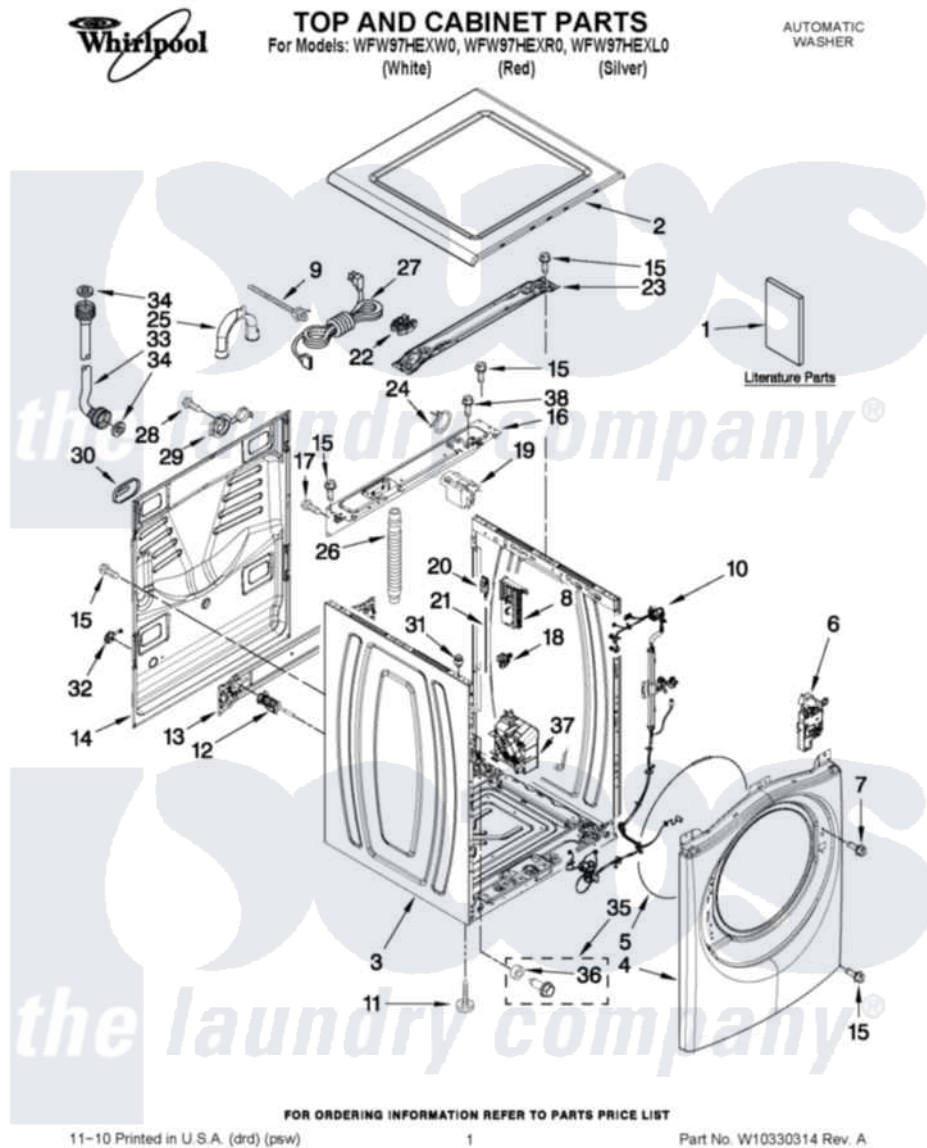

Whirlpool WFW97HEXW0 01 - TOP AND CABINET PARTS

Whirlpool Residential Whirlpool WFW97HEXW0 Washer Parts Parts Diagram 01 - TOP AND CABINET PARTS
 Click on the part number to view part

Item	Original Part Number	Replaced By	Status	Part Description
1	W10254447		Not Available	INSTALLATION INSTRUCTIONS (ENGLISH/FRENCH)
"	W10254421		Not Available	USE & CARE GUIDE
"	W10254428		Not Available	TECH SHEET
"	W10254470		Not Available	FEATURE BOOKLET
"	W10254433		Not Available	ENERGY GUIDE
2	W10208373			Top
"	W10337799			Top
"	W10316283			Top
3	W10237487	W10441110		Cabinet
"	W10337793			Cabinet
"	W10316281			Cabinet
4	W10208193			Panel, Front
"	W10337800	W10441112		Panel
"	W10316293			Panel, Front
5	W10237503			Retainer, Bellow To Front

5	W10237503		Panel
6	W10306374		Lock, Door
7	8540282	8181661	Screw, Actuator
8	W10292620	W10389927	Control-Elec
9	W10339879		Tie, Cable
10	W10271986		Harness, Wiring
11	8563585		Leveling Foot And Nut
12	W10271590	W10498442	Bolt
13	W10237498		Brace, Transport
14	W10237492		Panel, Rear
15	W10142290		Screw, 8-18 X 5/16
16	W10237495		Brace, Rear
17	W10305097		Screw, M4.1-1.8 X 57
18	W10181028		Clip, Pressure Switch Hose
19	W10326464		Filter, Interference
20	W10312527		Switch, Analog Pressure Sensor
21	W10251962		Hose, Pressure Switch
22	W10245452		Retainer, Spring
23	W10237490		Brace, Top
24	356138		Clamp, Hose
25	W10280024		U-Bend, Drain Hose
26	W10267638		Hose, Drain
27	W10326100	W10434975	Cord, Power
28	3351614		Screw, Gearcase Cover Mounting
29	W10275820		Cover, Power Cord- Transport
30	8182700	8540268	Cover, Transport
31	W10208380		Screw, Bush Assembly
32	W10304004		Cover, Power Cord
33	W10194208	89503	Hose-Inlet
"	8571378	89503	Hose-Inlet
34	W10242307	16123	Washer Inlet-Hose Miscellaneous Parts Must be Ordered Separately.
35	W10298211		Stud Assembly, Front Panel
36	W10323182		Spacer, Front Panel
37	W10245123	W10374126	Motor Control Unit
38	8540329		Screw, 8-18 X 7/16