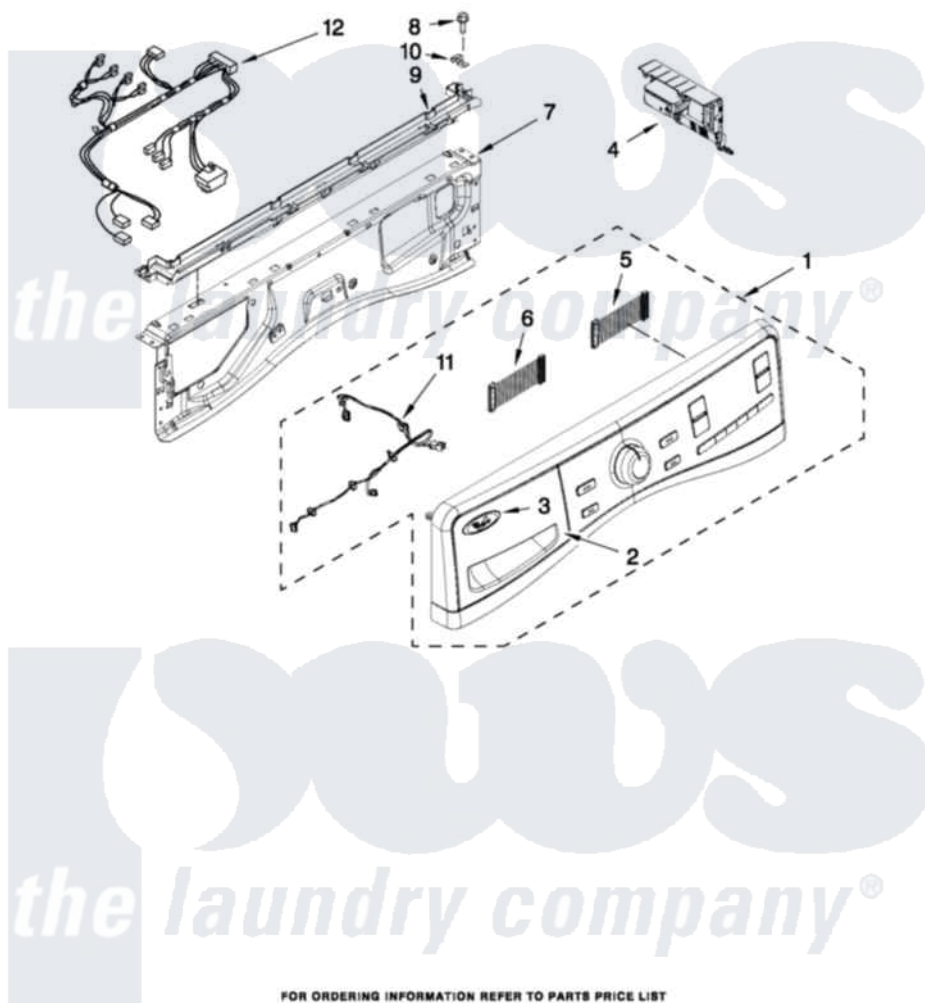

# Whirlpool WFW97HEXW0 03 - CONTROL PANEL PARTS

## CONTROL PANEL PARTS

For Models: WFW97HEXW0 (White) WFW97HEXR0 (Red) WFW97HEXL0 (Silver)

FOR ORDERING INFORMATION REFER TO PARTS PRICE LIST

4

W10330314

Whirlpool [Residential Whirlpool WFW97HEXW0 Washer Parts](#) Parts Diagram 03 - CONTROL PANEL PARTS  
 Click on the part number to view part

Item	Original Part Number	Replaced By	Status	Part Description
1	W10352469	<a href="#">W10369394</a>		Console Assssembly
"	<a href="#">W10352471</a>			Console
"	W10352470	<a href="#">W10369395</a>		Console Assssembly
2	<a href="#">W10299862</a>			Handle, Dispenser Drawer
"	<a href="#">W10316367</a>			Handle, Dispenser Drawer
"	<a href="#">W10327021</a>			Handle, Dispenser Drawer
3	W10117943	<a href="#">8303811</a>		Badge, Asssembly
4	W10354087	<a href="#">W10384505</a>		Control-Elec
5	<a href="#">W10267937</a>			Harness, Jumper
6	<a href="#">W10267938</a>			Harness, UI Jumper
7	<a href="#">W10208197</a>			Bracket, Console
8	<a href="#">W10142290</a>			Screw, 8-18 X 5/16
9	<a href="#">W10317570</a>			Water Channel
10	<a href="#">W10317566</a>			Spring, Clip Water Channel
11	<a href="#">W10271988</a>			Harness, Main UI
12	<a href="#">W10271981</a>			Harness, Wiring